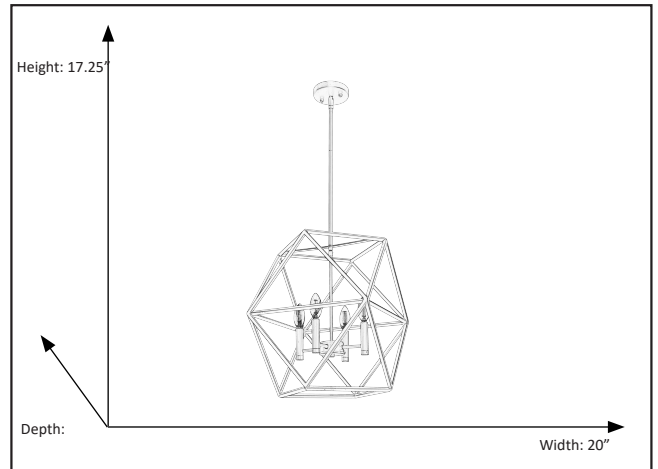

Solano

4-Light 20" Black Geometric Pendant

Bottom View

Description

This Solano 4-light 20" Geometric Pendant Light features a modern style matte black. Perfect fit for a dining room, living room, and a bedroom. The bulbs are surrounded by a metal grating, creating a beautiful lighting pattern.

Features

Item Number	7-70361
Finish	Matte Black
Dimensions (HxW)	17.25" x 20"
Lamp Info	4 x 60W (E12)
Lamps Included	No

Electrical

Fixture requires a grounded electrical supply line to 120 volts AC.

Installation

Fixture attaches to electrical junction box securely anchored in wall or ceiling. All mounting hardware included.