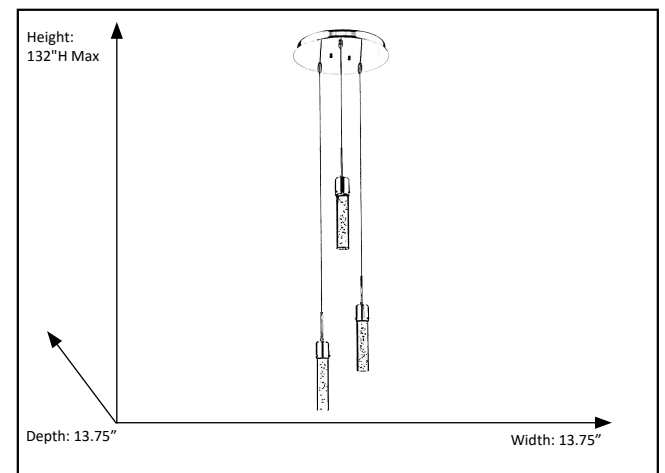

#### Features

Item Number	7-70346
Finish	Chrome
Dimensions (HxWxD)	14" x 13.75" (132"H Max)
Lamp Info	3 x 35W Integrated LED