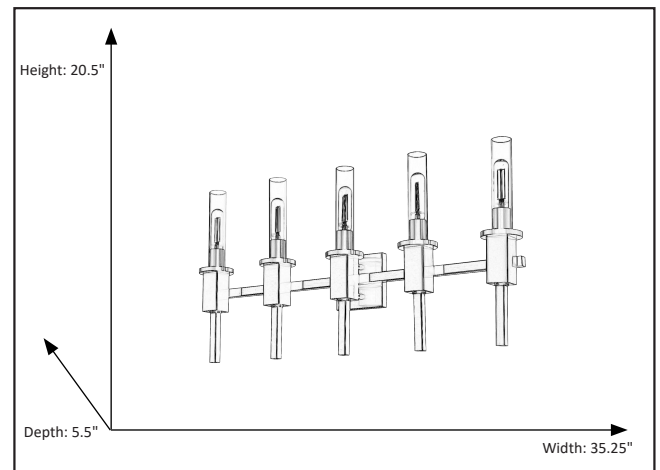

Roma 5-Light Clear Tube Glass Vanity

Description

The Roma Collection 5-Light Clear Tube Glass Vanity will bring posh sophistication to your decor with encased in clear glass cylinders and champagne gold finish.

Features

Item Number	7-70343
Finish	Champagne Gold
Dimensions (HxWxD)	20.5" x 35.25" x 5.5"
Lamp Info	5 x 60W (E26)
Lamps Included	No

Electrical

Fixture requires a grounded electrical supply line to 120 volts AC.