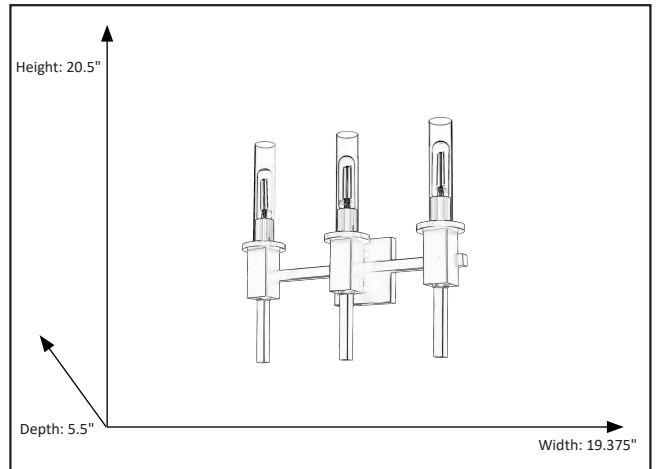

Roma

3-Light Clear Tube Glass Vanity

Description

The Roma Collection 3-Light Clear Tube Glass Vanity will bring posh sophistication to your decor with encased in clear glass cylinders and sleek champagne gold finish.

Features

Item Number	7-70340
Finish	Champagne Gold
Dimensions (HxWxD)	20.5" x 19.375" x 5.5"
Lamp Info	3 x 60W (E26)
Lamps Included	No

Electrical

Fixture requires a grounded electrical supply line to 120 volts AC.

Installation

Fixture attaches to electrical junction box securely anchored in wall or ceiling. All mounting hardware included.