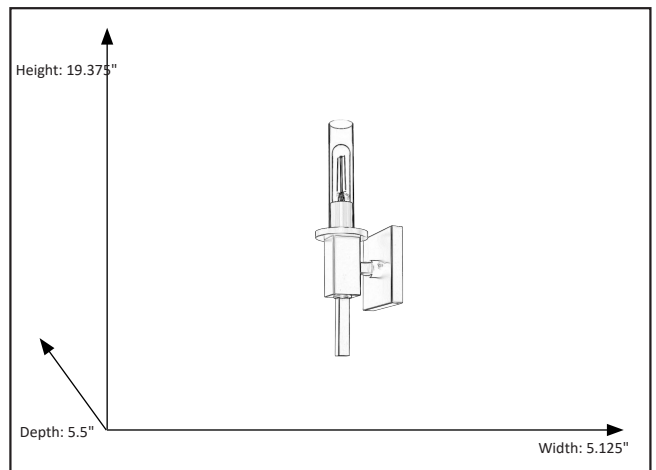

### 1-Light Clear Tube Glass Sconce

#### Features

Item Number	7-70337
Finish	Champagne Gold
Dimensions (HxWxD)	19.375" x 5.125" x 5.5"
Lamp Info	1 x 60W (E26)
Lamps Included	No