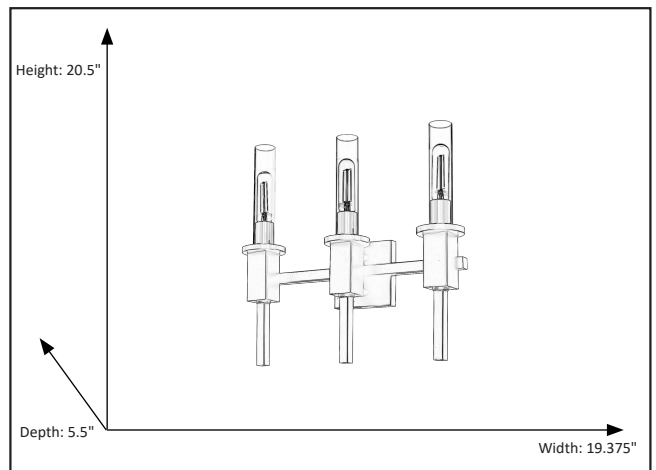

Roma

3-Light Clear Tube Glass Vanity

Description

The Roma Collection 3-Light Clear Tube Glass Vanity will bring posh sophistication to your decor with encased in clear glass cylinders and nickel finish.

Features

Item Number	7-70331
Finish	Nickel
Dimensions (HxWxD)	20.5" x 19.375" x 5.5"
Lamp Info	3 x 60W (E26)
Lamps Included	No

Electrical

Fixture requires a grounded electrical supply line to 120 volts AC.

Installation

Fixture attaches to electrical junction box securely anchored in wall or ceiling. All mounting hardware included.