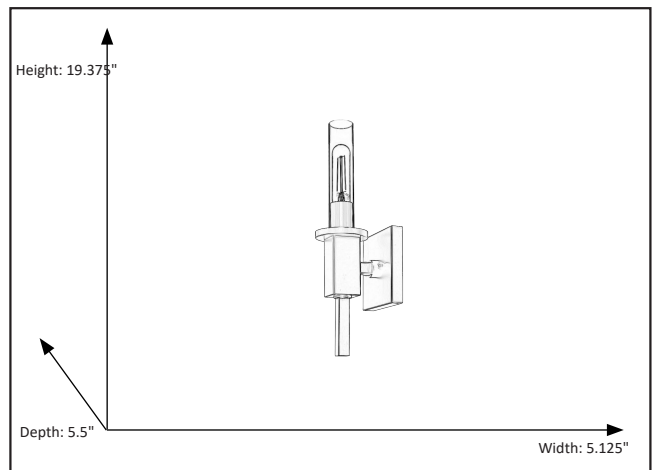

Roma

1-Light Clear Tube Glass Sconce

Description

This classy Roma Collection 1-Light Clear Tube Glass Sconce from Vivio Lighting comes with a metal frame with nickel finish elevating its elegance and beauty.

Features

Item Number	7-70328
Finish	Nickel
Dimensions (HxWxD)	19.375" x 5.125" x 5.5"
Lamp Info	1 x 60W (E26)
Lamps Included	No

Electrical

Fixture requires a grounded electrical supply line to 120 volts AC.

Installation

Fixture attaches to electrical junction box securely anchored in wall or ceiling. All mounting hardware included.