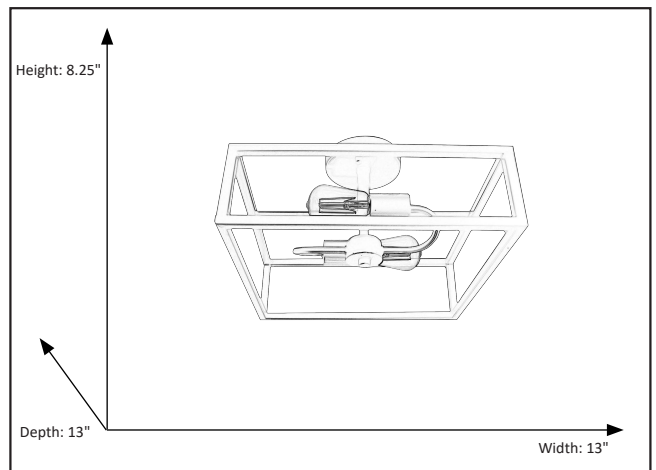

### 2-Light Square Open Semi-Flush Mount

#### **Description**

The Harold Collection from Vivio Lighting brings this 2-Light Square Open Semi-Flush Mount with a matte black finish. This Semi-Flush Mount extends from the ceiling by 6 inches.

#### **Features**

Item Number	7-70310
Finish	Matte Black
Dimensions (HxWxD)	8.25" x 13" x 13"
Lamp Info	2 x 60W (E26)
Lamps Included	No