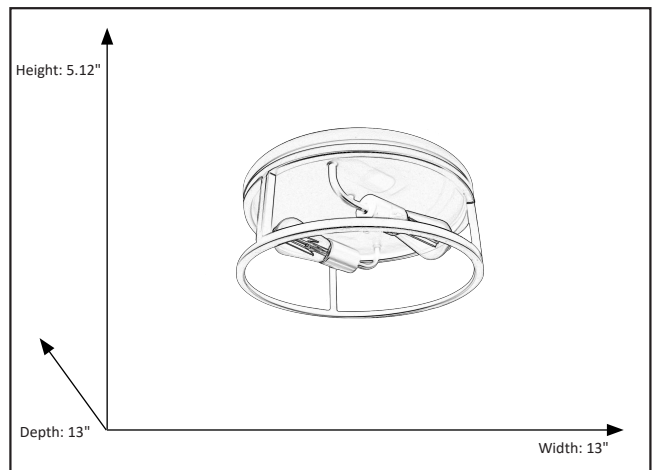

## Edward 2-Light Round Open Ceiling Mount

### Description

The Edward Collection Round Ceiling Mount from Vivio Lighting is the ideal 2-bulb flush mount solution with its easy on the eyes rounded design and sleek matte black finish.

### Features

Item Number	7-70307
Finish	Matte Black
Dimensions (HxWxD)	5.12" x 13" x 13"
Lamp Info	2 x 60W (E26)
Lamps Included	No