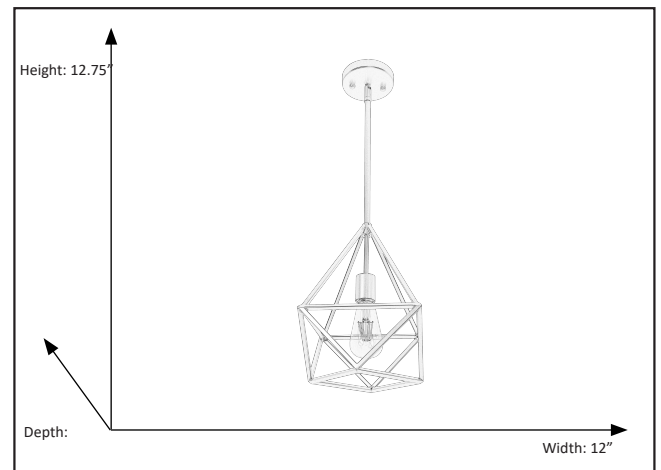

Vega

1-Light Silver Polished Cage Pendant

Bottom View

Description

This Vega 1-light Cage Pendant Light features a stylish polished silver. With its silver finish, this modern design ceiling light fixture is a perfect fit for a dining room, living room, and a bedroom

Features

Item Number	7-70301
Finish	Polished Silver
Dimensions (HxW)	12.75" x 12"
Lamp Info	1 x 60W (E26)
Lamps Included	No

Electrical

Fixture requires a grounded electrical supply line to 120 volts AC.

Installation