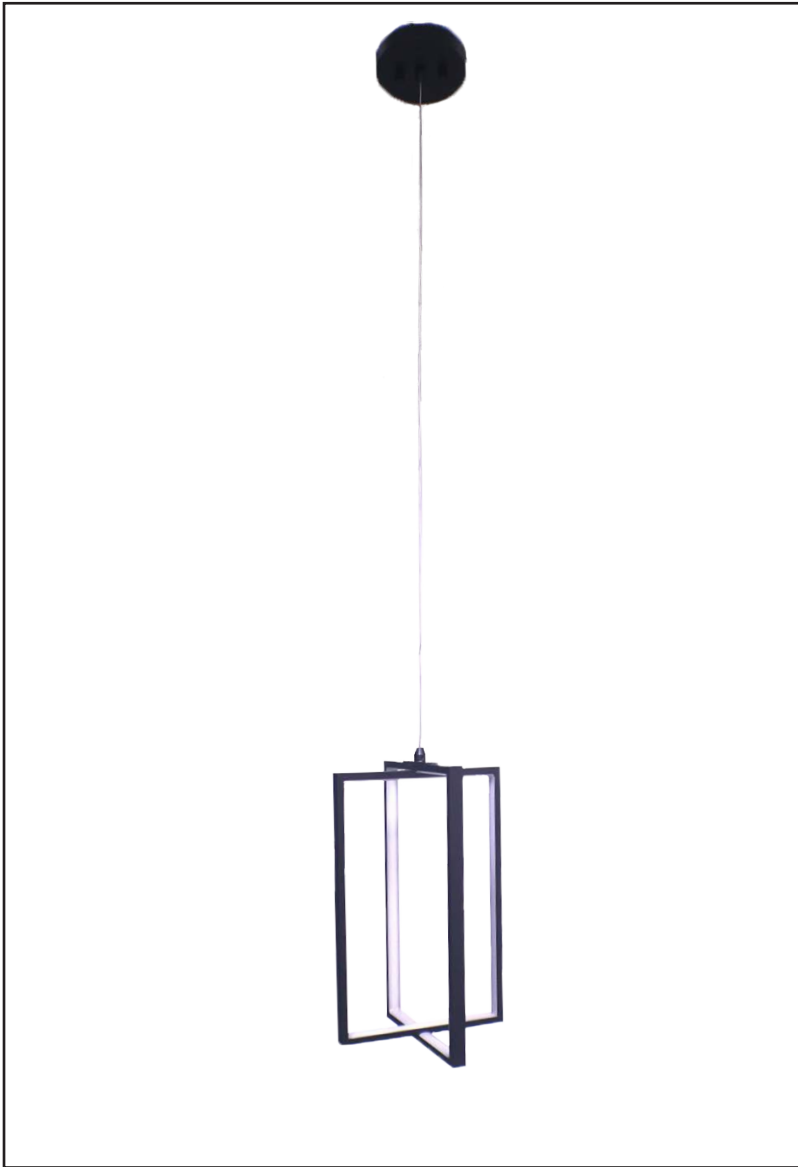

Modena

LED Open Rectangle Pendant

Description

This Modena LED pendant light features a matte black finish which is ideal for any contemporary setting. Whether it is transitional or modern, this light can easily match many home interiors.

Features

Item Number	7-70286
Finish	Matte Black
Dimensions	15"H x 10"W x 10"E
Lamp Info	LED
Max Wattage	25 W
ETL Listed	Dry Location
Loca	Indoor

Electrical

Fixture requires a grounded electrical supply line to 120 volts AC.

Installation

Fixture attaches to electrical junction box securely anchored in wall. All mounting hardware included.