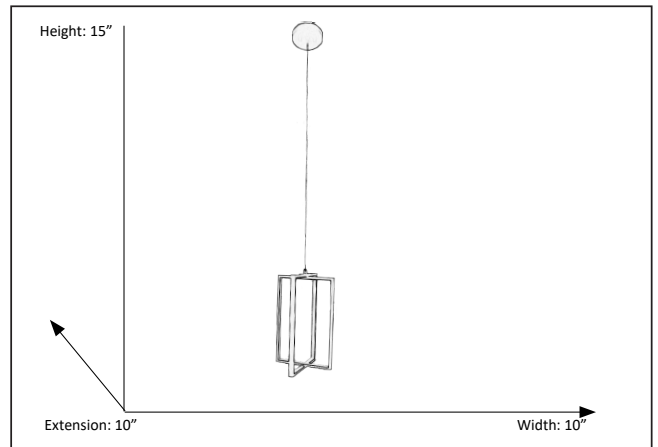

Modena

LED Open Rectangle Pendant

Description

This Modena LED pendant light features a matte black finish which is ideal for any contemporary setting. Whether it is transitional or modern, this light can easily match many home interiors.

Features

Item Number	7-70286
Finish	Matte Black
Dimensions	15"H x 10"W x 10"E
Lamp Info	LED
Max Wattage	25 W
ETL Listed	Dry Location
Loca	Indoor

Electrical

Fixture requires a grounded electrical supply line to 120 volts AC.