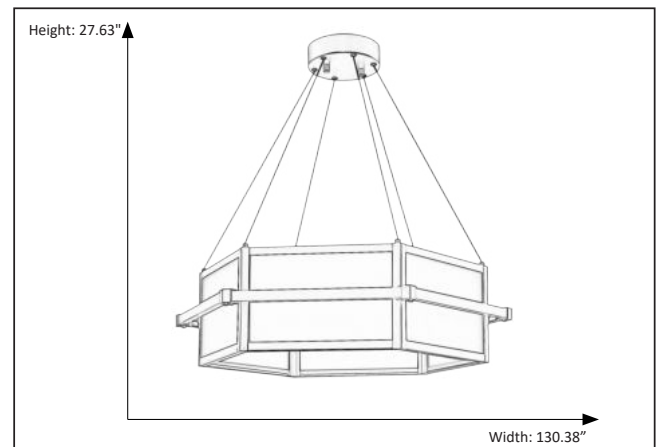

Features

Item Number	7-70283
Finish	Matte Black
Bulb Base	E26(Medium)
Dimensions	8"H x 25"W
Kelvin	4000K
Glass Finish	Frosted Glass
Max Wattage	45 Watt
Listed	Dry Location Listed

Electrical

Fixture requires a grounded electrical supply line to 120 volts AC.