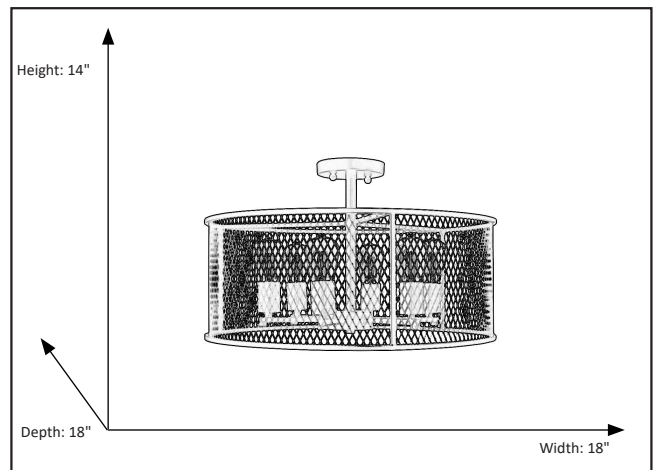

20" 6-Light Matte Black Steel Mesh
Semi-Flush Ceiling Mount Light Fixture

Description

Add texture to your space with this innovative, modern style flush mount lighting fixture. It is designed to be a close-to-ceiling light, giving the appearance of a bigger room. This flush mount can easily be installed anywhere in your home

Features

Item Number	7-70316
Finish	Matte Black
Dimensions (HxWxD)	6" x 20" x 20"
Lamp Info	6 x 60W (E26)
Lamps Included	No

Electrical

Fixture requires a grounded electrical supply line to 120 volts AC.

Installation

Fixture attaches to electrical junction box securely anchored in wall or ceiling. All mounting hardware included.