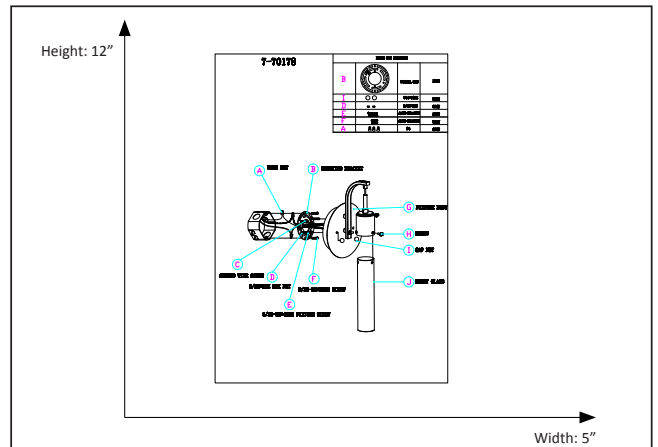

7-70178

LED Soffi Wall Scone

Description

The Soffi Wall Scone features a beautiful crystal glass finish with a brushed nickel base. This light will not only create a stunning shadow but light your room perfectly.

Features

Item Number	7-70178
Finish	Chrome
Dimensions	12"H x 5"W
Lamp Info	LED
Bulb Base	Integrated LED
ETL Listed	Dry Location
Location	Indoor

Electrical

Fixture requires a grounded electrical supply line to 120 volts AC.

Installation

Fixture attaches to electrical junction box securely anchored in wall or ceiling.
All mounting hardware included.