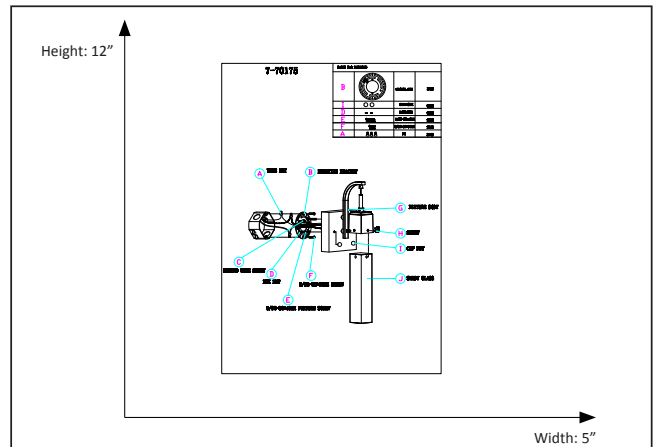

7-70175

LED Pixi Wall Sconce

Description

The Pixi Wall Sconce features a beautiful crystal glass finish with a matte black base. This light will not only create a stunning shadow but light your room perfectly.

Features

Item Number	7-70175
Finish	Matte Black
Dimensions	12"H x 5"W
Lamp Info	LED
Bulb Base	Integrated LED
ETL Listed	Dry Location
Location	Indoor

Electrical

Fixture requires a grounded electrical supply line to 120 volts AC.

Installation

Fixture attaches to electrical junction box securely anchored in wall or ceiling.
All mounting hardware included.