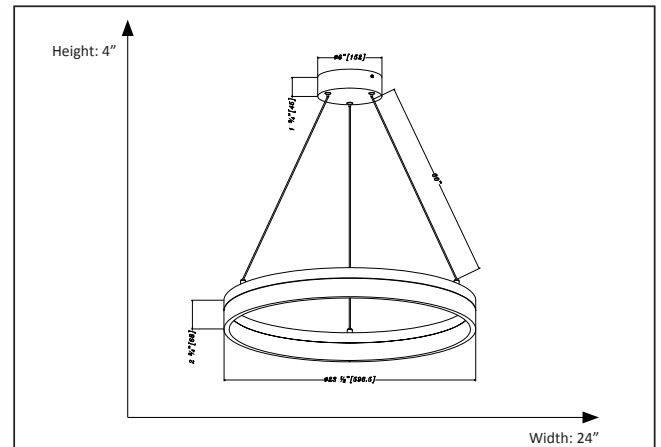

### Features

Item Number	7-70172
Finish	Brushed Nickel
Dimensions	4"H x 24"W
Lamp Info	LED
Bulb Base	Integrated LED
ETL Listed	Dry Location
Location	Indoor