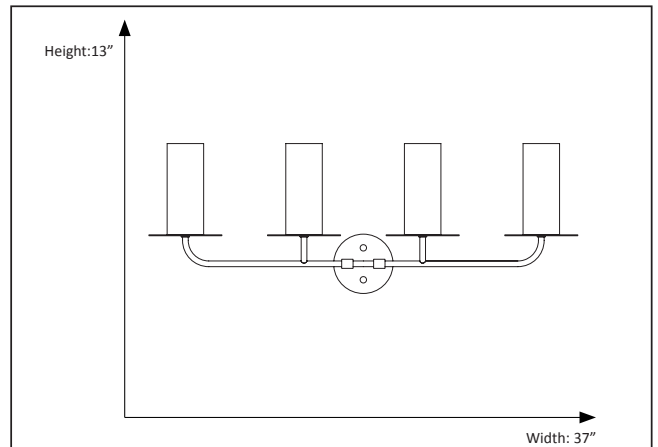

7-70166

4-Light Aura Two-Toned Vanity

Description

The Aura vanity features a two-toned finished that will add the perfect splash to your bathroom. Regardless of the style of your home Aura will be a great addition.

Features

Item Number	7-70166
Finish	Matte Black/Brushed Nickel
Dimensions	13"H x 37"W
Lamp Info	4 x 60W (C)
Bulb Base	E12 Candle
ETL Listed	Damp Location
Location	Indoor

Electrical

Fixture requires a grounded electrical supply line to 120 volts AC.

Installation

Fixture attaches to electrical junction box securely anchored in wall or ceiling.
All mounting hardware included.