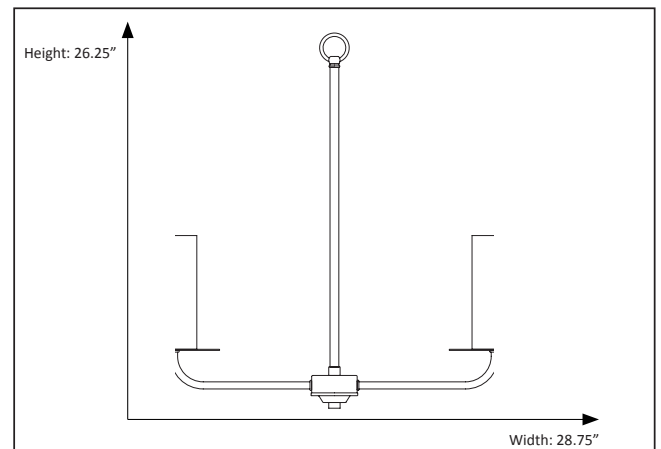

Features

Item Number	7-70151
Finish	Matte Black/Matte Gold
Dimensions	26.25"H x 28.75"W
Lamp Info	5 x 60W (C)
Bulb Base	E12 Candle
ETL Listed	Dry Location
Location	Indoor

Electrical

Fixture requires a grounded electrical supply line to 120 volts AC.

Installation

Fixture attaches to electrical junction box securely anchored in wall or ceiling.
All mounting hardware included.