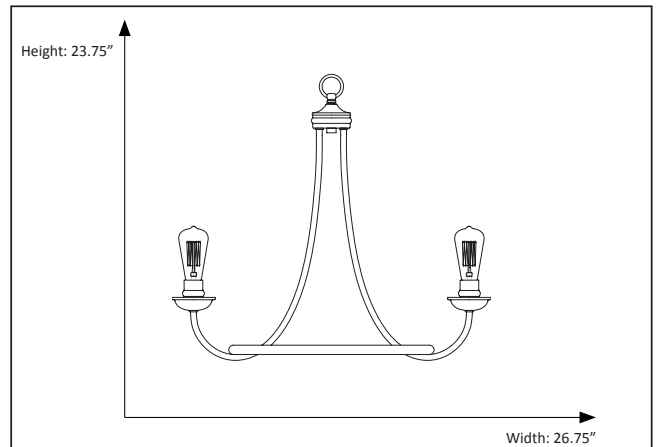

### Features

Item Number	7-70148
Finish	Matte Black/Brushed Nickel
Dimensions	23.75"H x 26.75"W
Lamp Info	5 x 60W (M)
Bulb Base	E26
ETL Listed	Dry Location
Location	Indoor