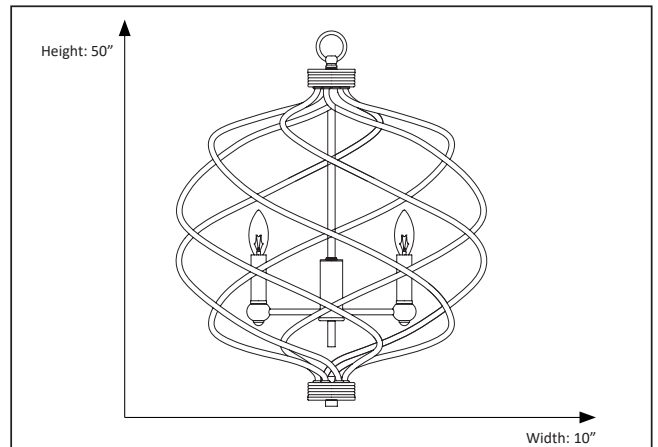

### Features

Item Number	7-70142
Finish	Matte Black
Dimensions	34"H x 12"W
Lamp Info	5 x E12 (M)
Bulb Base	E12 (Candle)
ETL Listed	Dry Location
Location	Indoor