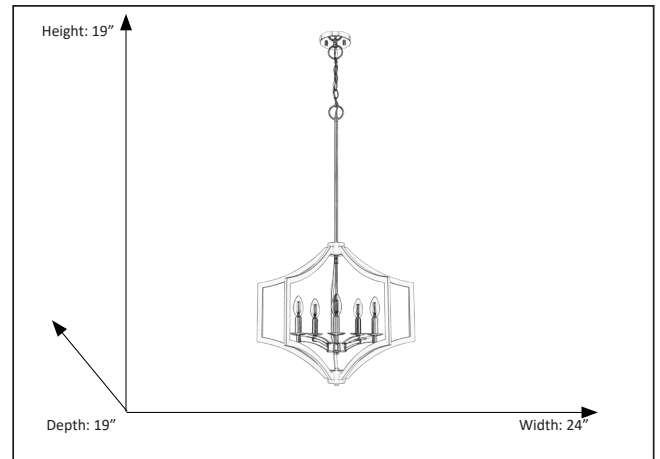

7-70133

Maya 5-Light Pendant

Description

Vivio 5-light matte black hanging pendant with chrome accents.

Features

Item Number	7-70136
Finish	Matte Black / Chrome Accents
Dimensions (HxWxD)	19" x 24" x 19"
Lamp Info	5 x E12
Lamps Included	No