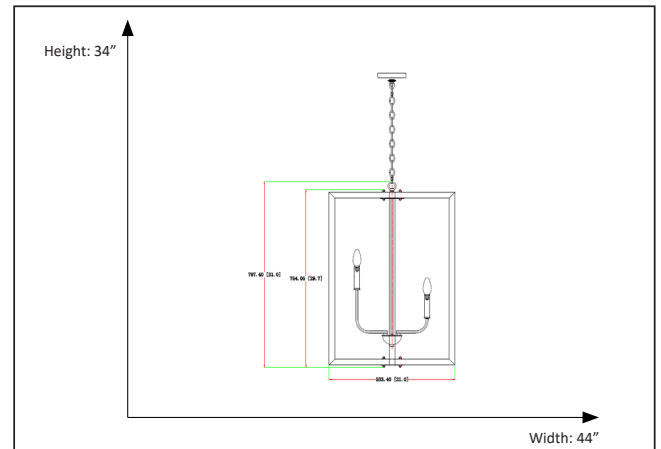

7-70121

Roxton 8-Light Matte Black Island

Description

The Roxton island light features a matte black finish with wood style accents which gives a warm feel to your home. Whether it is transitional or contemporary, this light can easily match many home interiors.

Features

Item Number	7-70121
Finish	Matte Black/ Wood Accents
Dimensions	44"W x 34"H x 12"D
Lamp Info	8 x E12 (C)
Bulb Base	E12 (C)
ETL Listed	Dry Location
Location	Indoor

Electrical

Fixture requires a grounded electrical supply line to 120 volts AC.

Installation

Fixture attaches to electrical junction box securely anchored in wall or ceiling.
All mounting hardware included.