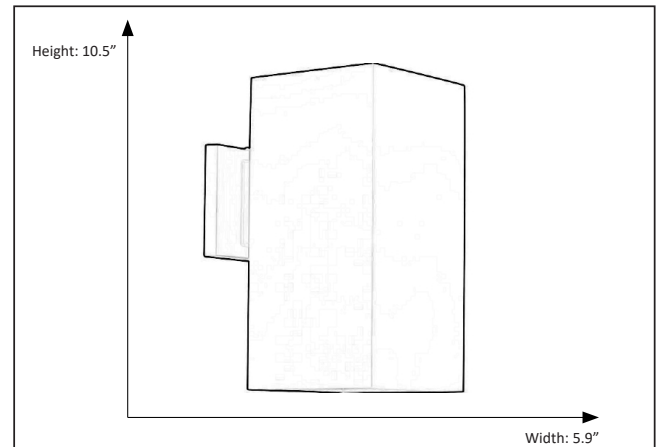

7-70088

1-Light Small Cube Patio Light (Down only)

Description

10.5" outdoor one-light cube with heavy duty construction and wall bracket.

It features a textured black finish which gives a warm feel to your home. Whether it is transitional or contemporary, this light can easily match many home exteriors in architectural feel.

Features

Item Number	7-70088
Finish	Textured Black
Dimensions	5.9"W x 10.5"H x 8.5"D
Lamp Info	1 x E27 (M)
Lamp Suggestion	1 x PAR30
Bulb Base	Medium
ETL Listed	Wet Location
Color	3000 K
Location	Outdoor