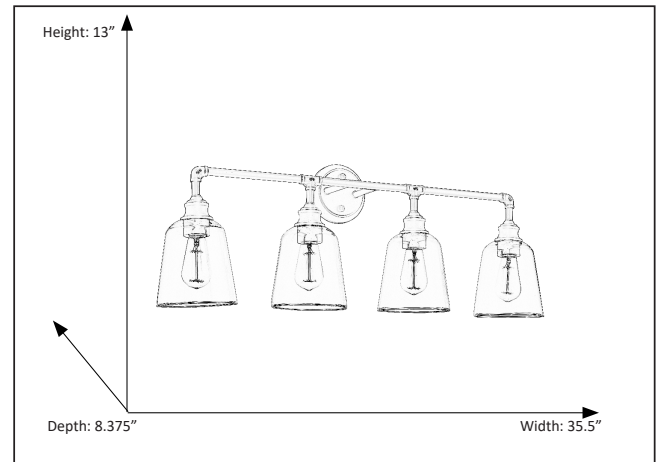

MILLA 4-PN

4 Light Polished Nickel Vanity Fixture

Description

The Milla vanity light features clear glass shades and a matte black metal frame. This vanity can be used for bathroom vanity lighting and offers reliable illumination with an industrial design. This model uses (4) 60 watt medium base bulbs. For even brighter lighting, try using one of our LED replacement bulbs. The clean lines of the frame add interest while the clear glass shades give a unique look to the light, enhancing many spaces. The Milla is conveniently sized for interior design purposes and works well with both traditional and modern schemes.

Features

Item Number	7-70082
Family	Milla
Finish	Polished Nickel
Dimensions (HxWxD)	13"H x 35.5"W x 8.375"D
Lamp Info	4 xE27
Lamp Base	Medium
Location Rating	Damp Rated

Electrical

Fixture requires a grounded electrical supply line to 120 volts AC.