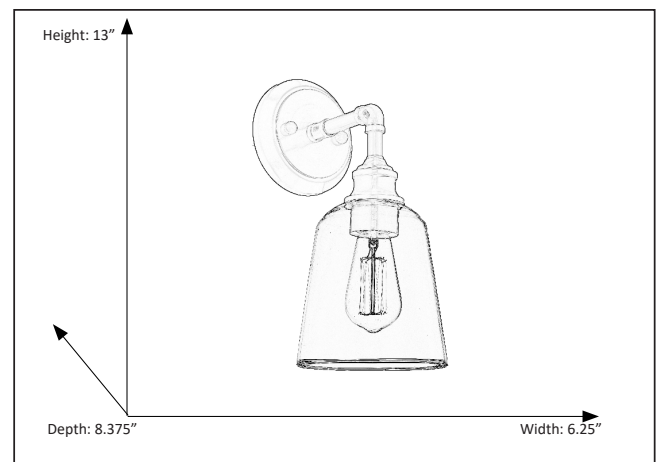

7-70076

1-Light Polished Nickel Sconce/Vanity

Description

The Milla sconce/vanity light features clear glass shade and a polished nickel metal frame. This sconce can be used for bathroom vanity lighting and offers reliable illumination with an industrial design. This model uses (1) 60 watt medium base bulb. For even brighter lighting, try using one of our LED replacement bulbs. The clean lines of the frame add interest while the clear glass shade give a unique look to the light, enhancing many spaces. The Milla is conveniently sized for interior design purposes and works well with both traditional and modern schemes.

Features

Item Number	7-70076
Family	Milla
Finish	Brushed Nickel
Dimensions (HxWxD)	13"H x 6.25"W x 8.375"D
Lamp Info	1 xE27
Lamp Base	Medium
Location Rating	Damp Rated

Electrical

Fixture requires a grounded electrical supply line to 120 volts AC.