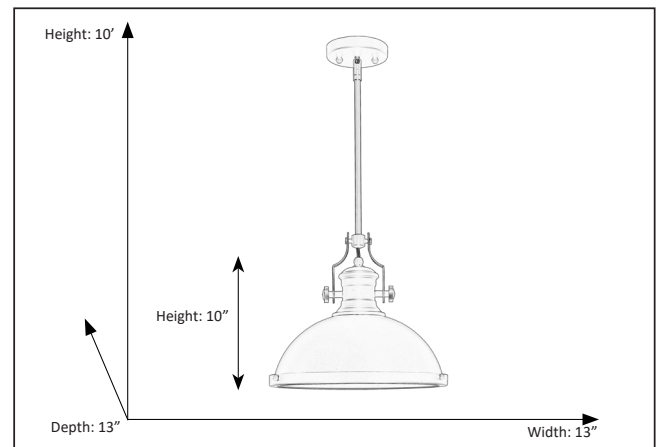

### 1-Light Large Metal Shade Pendant

Bottom View

#### Features

Item Number	7-70073
Finish	Polished Nickel
Lamp Info	1 x E27
Shade Dimensions	10"H x 13"W x 13"D
Structure Dimensions	10 Feet
Item Weight	7.48 Lb
Shipped Weight	8.48 Lb
Location	Indoor