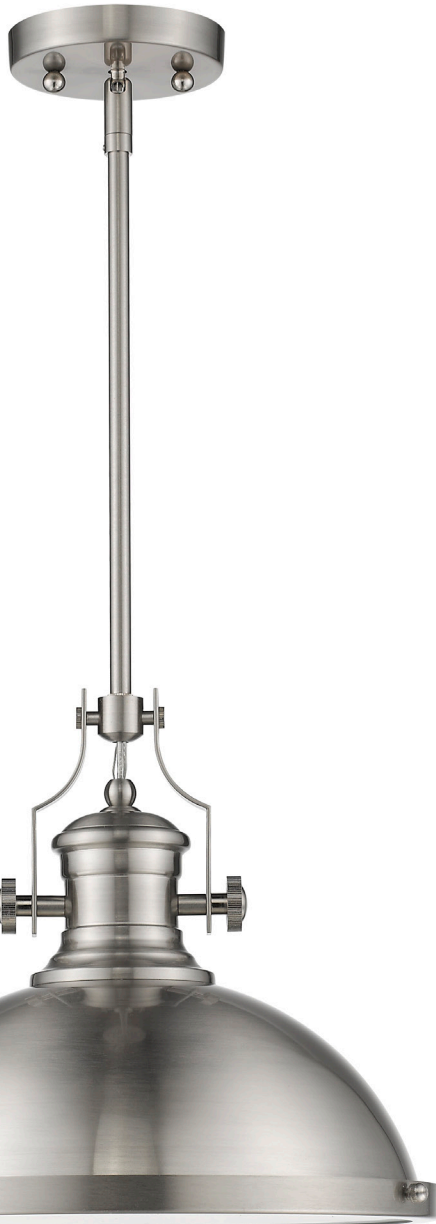

## Alix-PN

### 1-Light Large Metal Shade Pendant

Bottom View

#### Description

The Vivio Lighting one light Alix indoor pendant in polished nickel finish provides abundant light to your home, while adding style and interest. This pendant is perfect for kitchen islands, bars and more. The Alix collection features detailing appropriate for contemporary or transitional decors. The pendant is also available in matte black finish.

#### Features

Item Number	7-70073
Finish	Polished Nickel
Lamp Info	1 x E27
Shade Dimensions	10"H x 13"W x 13"D
Structure Dimensions	10 Feet
Item Weight	7.48 Lb
Shipped Weight	8.48 Lb
Location	Indoor