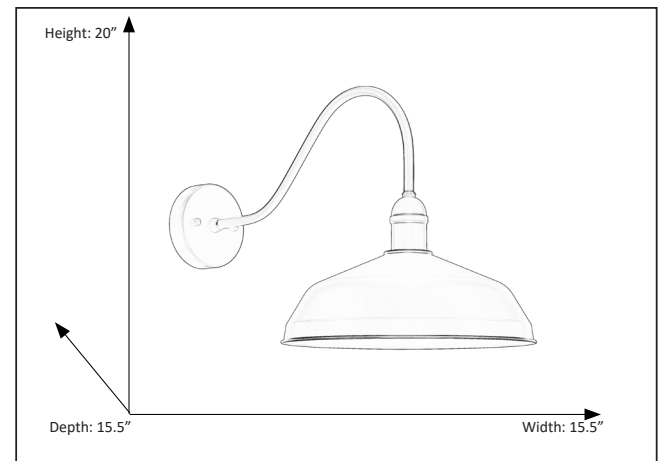

GIA

1-Light Matte Black Gooseneck Barn Light

Bottom View

Description

Utility and style come together in this GIA Vivio Lighting gooseneck barn light. The GIA is a classic gooseneck light for a traditional barn setting or front porch as exterior lighting. It is also perfect for indoors. The barn light offers both functionality and design with a classic gooseneck style arm.

Features

Item Number	7-70067
Finish	Matte Black
Family	Gia
Dimensions (HxWxD)	17"H x 15.75"W x 27.5"E
Lamp Info	1 x E27 Base
Item Weight	9.50 Lb
Shipped Weight	10.50 Lb
Location	Indoor and Outdoor

Electrical