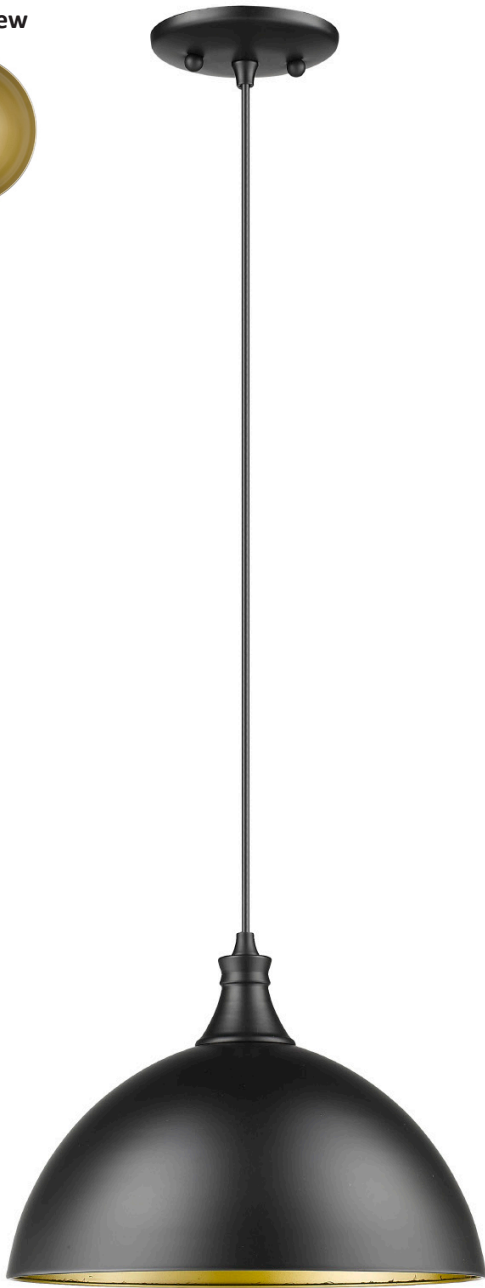

MIA

1-Light 12" Metal Shade Corded Pendant

Bottom View

Description

Create a striking focal point with our contemporary ceiling pendant light. This stunning pendant features a matte black finish on the outside and a matte gold finish on the inside for a lovely warm glow. It looks great lit or unlit. The MIA is ideal in kitchens, islands, dining rooms, hallways or living rooms. They look great on their own and also in sets of 2s or 3s. The TIA is conveniently sized for interior design purposes, and works well with both traditional and modern schemes.

Features

Item Number	7-70061
Finish	Matte Black / Matte Gold
Dimensions	8.5"H x 12"W x 12"D
Family	Mia
Lamping Info	1 x E27
Bulb Base	Medium
Location	Indoor

Electrical

Fixture requires a grounded electrical supply line to 120 volts AC.