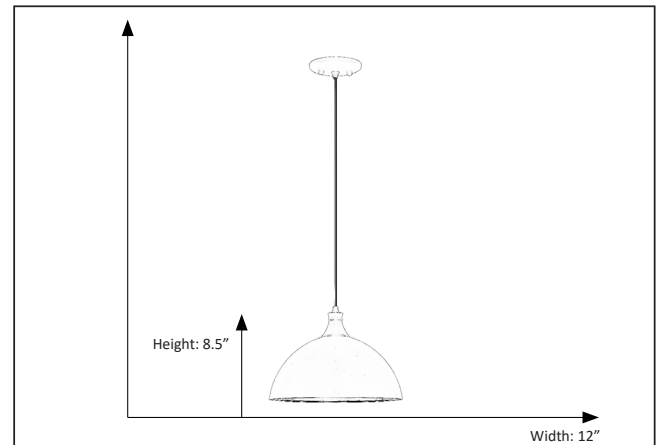

MIA

1-Light 12" Metal Shade Corded Pendant

Bottom View

Description

Create a striking focal point with our contemporary ceiling pendant light. This stunning pendant features a matte black finish on the outside and a matte gold finish on the inside for a lovely warm glow. It looks great lit or unlit. The MIA is ideal in kitchens, islands, dining rooms, hallways or living rooms. They look great on their own and also in sets of 2s or 3s. The TIA is conveniently sized for interior design purposes, and works well with both traditional and modern schemes.

Features

Item Number	7-70061
Finish	Matte Black / Matte Gold
Dimensions	8.5"H x 12"W x 12"D
Family	Mia
Lamping Info	1 x E27
Bulb Base	Medium
Location	Indoor

Electrical

Fixture requires a grounded electrical supply line to 120 volts AC.