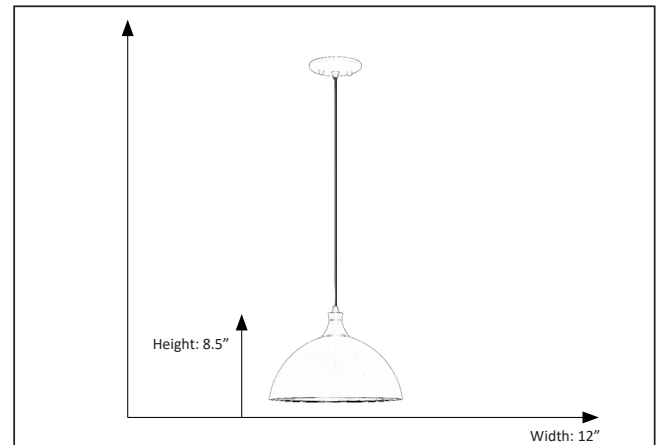

MIA

1-Light 12" Metal Shade Corded Pendant

Bottom View

Description

Create a striking focal point with our contemporary ceiling pendant light. This stunning pendant features a matte black finish on the outside and a matte gold finish on the inside for a lovely warm glow. It looks great lit or unlit. The MIA is ideal in kitchens, islands, dining rooms, hallways or living rooms. They look great on their own and also in sets of 2s or 3s. The TIA is conveniently sized for interior design purposes, and works well with both traditional and modern schemes.

Features

Item Number	7-70061
Finish	Matte Black / Matte Gold
Dimensions	8.5"H x 12"W x 12"D
Family	Mia
Lamping Info	1 x E27
Bulb Base	Medium
Location	Indoor

Electrical

Fixture requires a grounded electrical supply line to 120 volts AC.