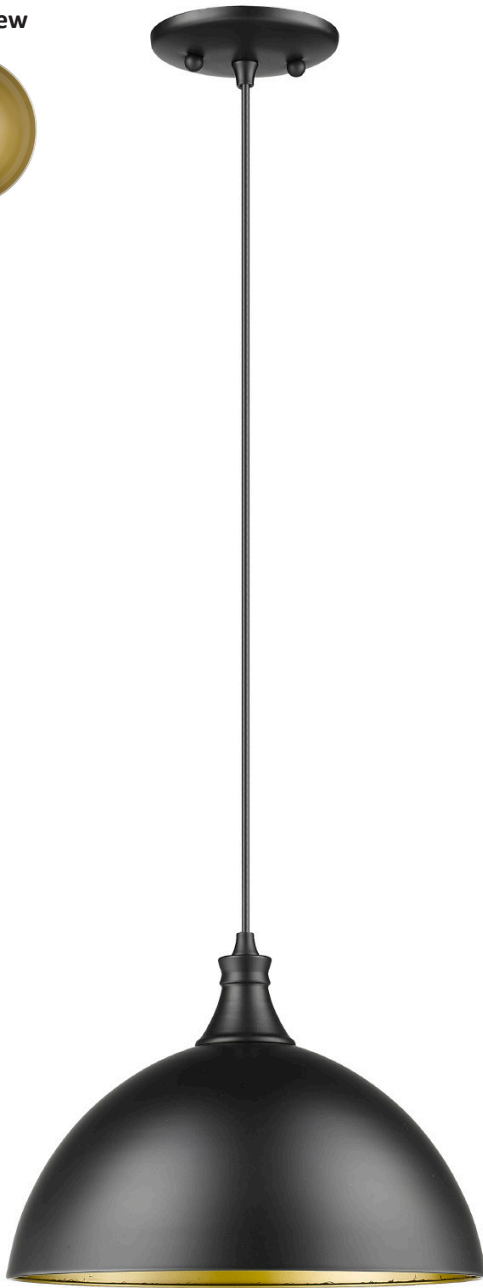

MIA

1-Light 12" Metal Shade Corded Pendant

Bottom View

Description

Create a striking focal point with our contemporary ceiling pendant light. This stunning pendant features a matte black finish on the outside and a matte gold finish on the inside for a lovely warm glow. It looks great lit or unlit. The MIA is ideal in kitchens, islands, dining rooms, hallways or living rooms. They look great on their own and also in sets of 2s or 3s. The TIA is conveniently sized for interior design purposes, and works well with both traditional and modern schemes.

Features

Item Number	7-70061
Finish	Matte Black / Matte Gold
Dimensions	8.5"H x 12"W x 12"D
Family	Mia
Lamping Info	1 x E27
Bulb Base	Medium
Location	Indoor

Electrical

Fixture requires a grounded electrical supply line to 120 volts AC.