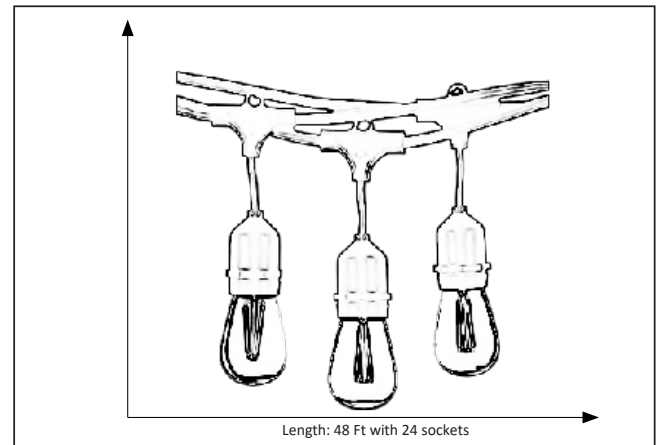

Soli-4824

48 Feet LED String Lights With 24 Bulbs

Description

The Soli-4824 creates a warm soft ambience with their nostalgic glow. These lights are perfect for around the porch, fence, gazebo, or backyard. This light set includes 24 bulbs on a 48 feet string. Enjoy years of illumination at any venue indoors or outdoors with just a few minutes of installation.

Features

Item Number	7-70040
Finish	Black
Length/ Sockets	48 Ft/ 24 Sockets
Lamp Info	15 x 1W
Lamps Included	24 Bulbs + 2 Extra
Bulb Base	Medium
Kelvin	2200 K
Lumens	60-70 Lm
Item Weight	8.36 Lb
Shipped Weight	9.36 Lb
Location	Indoor and Outdoor