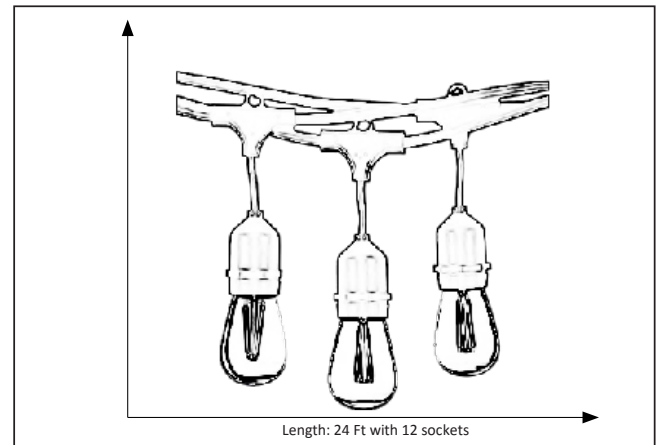

Soli-2412

24 Feet LED String Lights With 12 Bulbs

Description

The Soli-2412 creates a warm soft ambience with their nostalgic glow. These lights are perfect for around the porch, fence, gazebo, or backyard. This light set includes 12 bulbs on a 24 feet string. Enjoy years of illumination at any venue indoors or outdoors with just a few minutes of installation.

Features

Item Number	7-70037
Finish	Black
Length/ Sockets	24 Ft/ 12 Sockets
Lamp Info	15 x 1W
Lamps Included	12 Bulbs + 2 Extra
Bulb Base	Medium
Kelvin	2200 K
Lumens	60-70 Lm
Item Weight	8.36 Lb
Shipped Weight	9.36 Lb
Location	Indoor and Outdoor