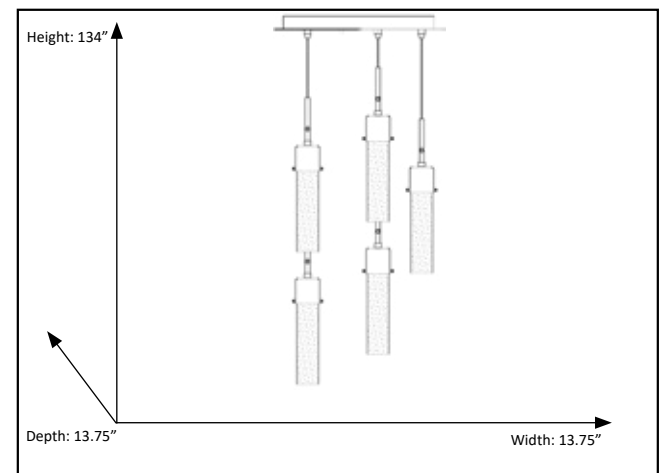

Soffi-5

5-Light Illuminated Glass Cylinder Pendant

Description

The Soffi-5 illuminated glass cylinder pendant features five of our Soffi hanging lights attached to a single base. With its polished nickel finish and seeded glass, it's a beautiful chandelier perfect for a dining room or bedroom.

Features

Item Number	7-70028
Finish	Chrome
Dimensions (HxWxD)	132" (max) x 13.75" x 13.75"
Lamp Info	5 x 35W LED
Item Weight	15.21 Lb
Shipped Weight	17.20 Lb

Electrical

Fixture requires a grounded electrical supply line to 120 volts AC.