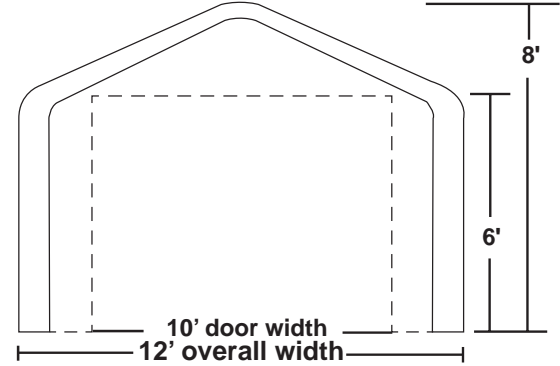

More Fine Products from **Rhino Shelter™**

Car & Cycle Pockets

Party Tents
14' - 32' long

www.RhinoShelters.com

Spec1Shed
06/07