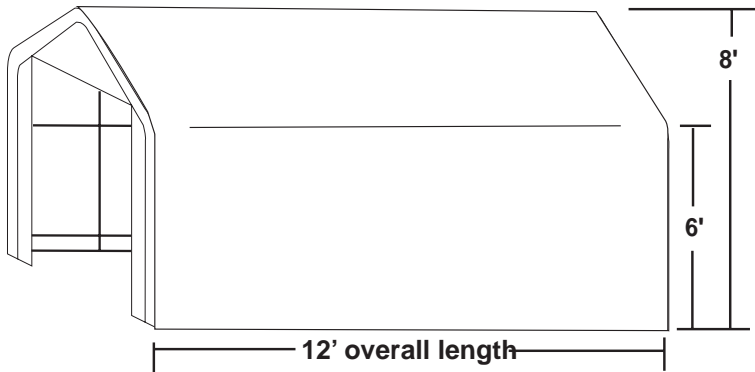

More Fine Products from **Rhino Shelter™**

Car & Cycle Pockets

Party Tents
14' - 32' long

www.RhinoShelters.com

Spec1Shed
06/07