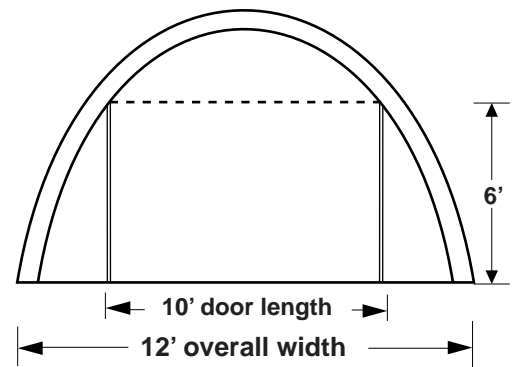

More Fine Products from **Rhino Shelter™**

Car & Cycle Pockets

Party Tents
14' - 32' long

www.RhinoShelters.com

Spec1Round
06/07