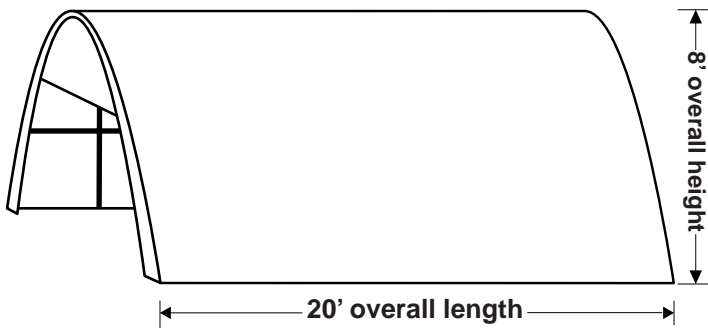

More Fine Products from **Rhino Shelter™**

Car & Cycle Pockets

Party Tents
14' - 32' long

www.RhinoShelters.com

Spec1Round
06/07