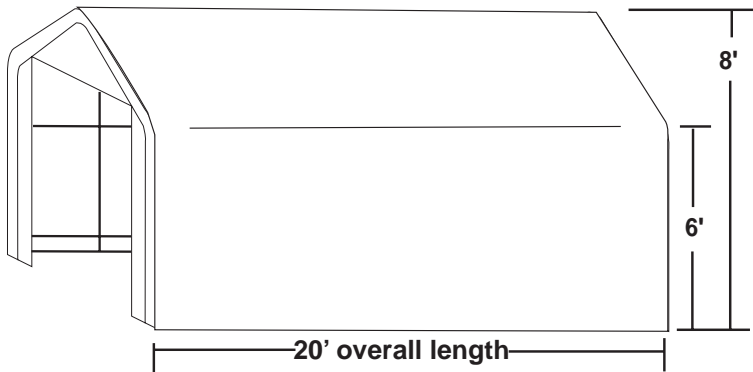

More Fine Products from **Rhino Shelter™**

Car & Cycle Pockets

Party Tents
14' - 32' long

www.RhinoShelters.com

Spec1House
06/07