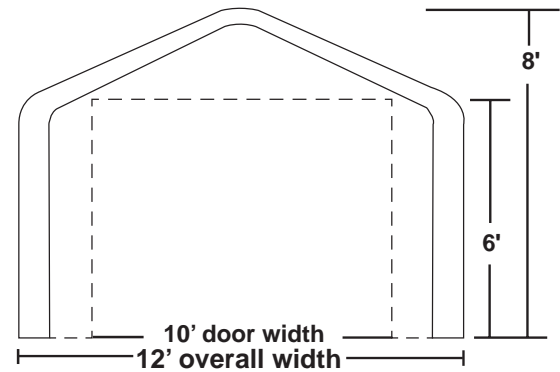

More Fine Products from **Rhino Shelter™**

Car & Cycle Pockets

Party Tents
14' - 32' long

www.RhinoShelters.com

Spec1House
06/07