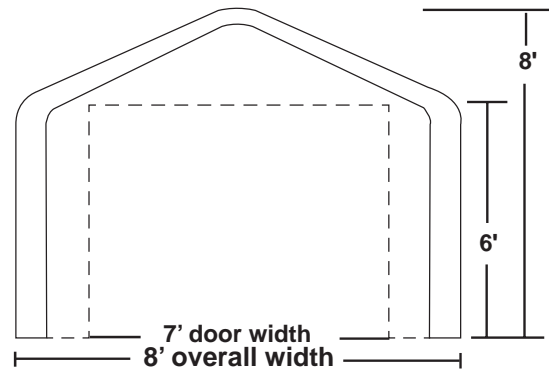

More Fine Products from **Rhino Shelter™**

Car & Cycle Pockets

Party Tents
14' - 32' long

www.RhinoShelters.com

Spec1Shed
10/07