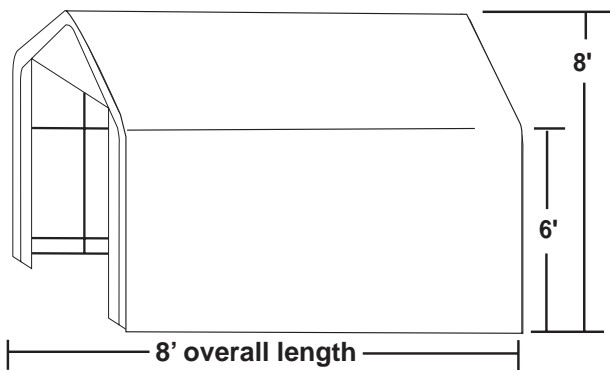

More Fine Products from **Rhino Shelter™**

Car & Cycle Pockets

Party Tents
14' - 32' long

www.RhinoShelters.com

Spec1Shed
10/07