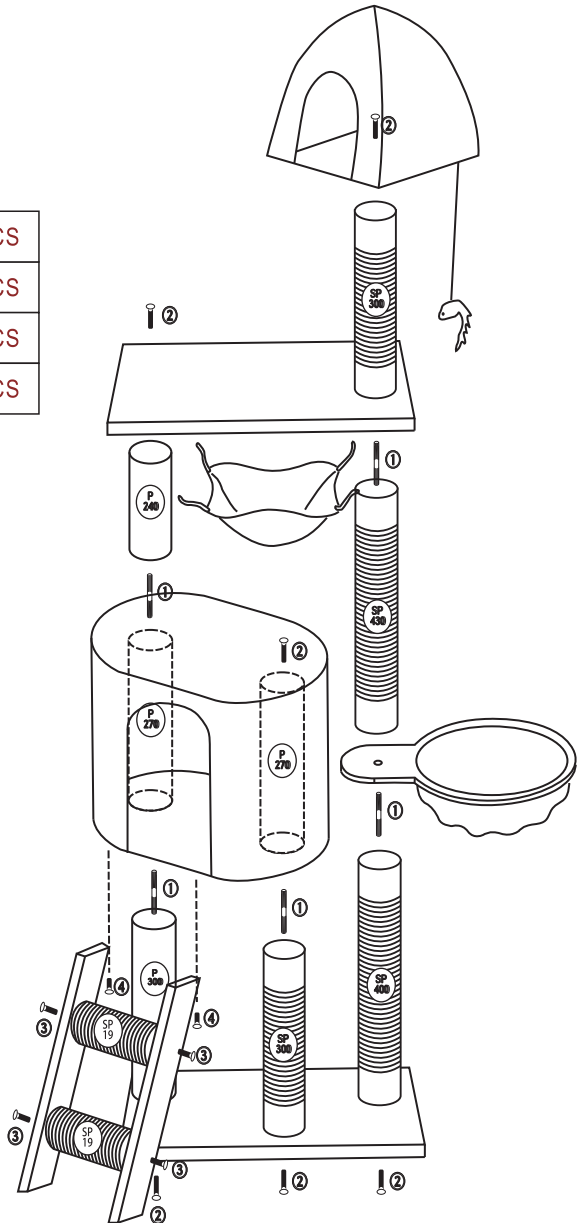

NEW CAT TOYS COLLECTION

Cat tree

Cat Tree Instructions

ASSEMBLY INSTRUCTION

PSCF-005A

①	M8x80mm	5PCS
②	M8x50mm	6PCS
③	M8x35mm	4PCS
④	M8x20mm	2PCS

PSCF-005A

①	M8x80mm	5PCS
②	M8x50mm	6PCS
③	M8x35mm	4PCS
④	M8x20mm	2PCS

1

Attention

Tips: Be careful when installing a tent—proceed to the next step after making sure the plastic rod is inserted into the bottom of the hole completely. Please keep a safe distance.

After the plastic pole is inserted into the bottom of the hole, cover it with a tent cloth.

2

3

4

Turn over the house

5

cat tree

Perfect for 0-8 lbs small cats

CAT TREE INSTRUCTIONS