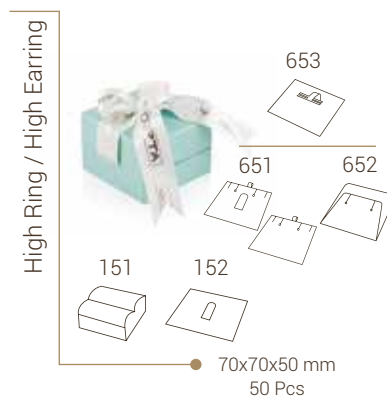

COLOR								
CODE	MINT / 325	SAND / 324	POWDER / 306	BRONZE / 148	NAVY / 305	ANTHRACITE / 83	COPPER / 369	ROSE / 399
INSERT COLORS	Cream	Brown	Cream	Brown	Black	Black	Cream	Cream
PRINT TYPE	Embossed Foil Print on Ribbon