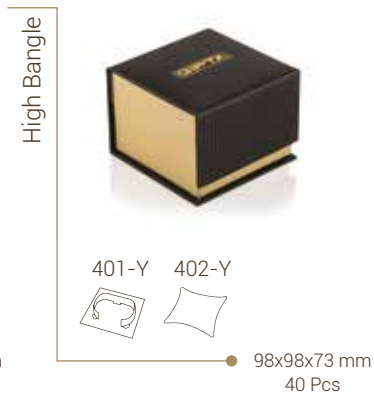

COLOR

CODE

GOLD / 58

INSERT
COLORST

BLACK

PRINT TYPE

Hot Foil