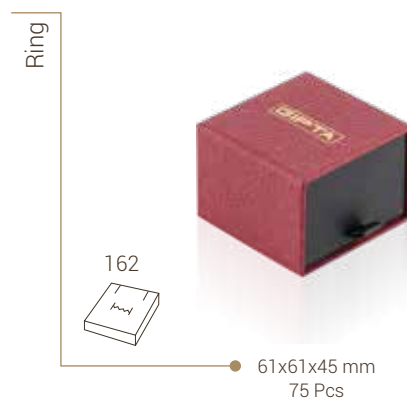

COLOR		
CODE	BROWN / 197	BURGUNDY / 199
INSERT COLORS	Black	Black
PRINT TYPE	Hot Foil