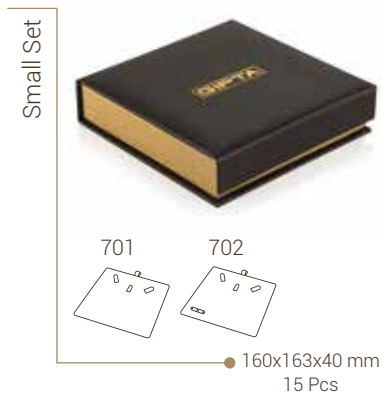

COLOR

CODE

GOLD / 58

INSERT
COLORST

BLACK

PRINT TYPE

Hot Foil