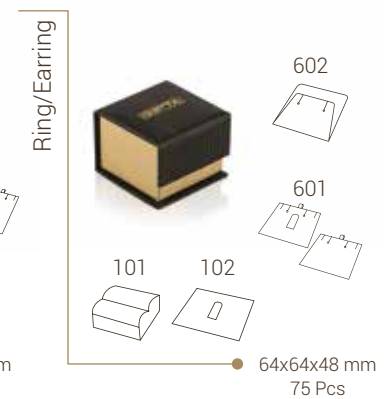

COLOR

CODE

GOLD / 58

INSERT
COLORST

BLACK

PRINT TYPE

Hot Foil