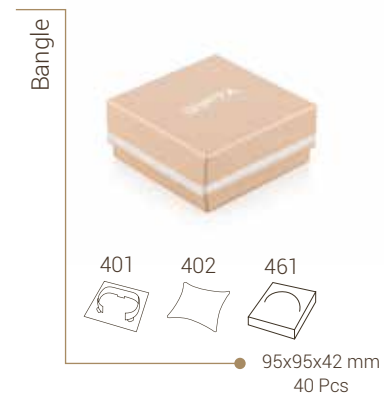

COLOR			
CODE	POWDER / 343	BLACK / 279	NAVY / 456
INSERT COLORS	Cream	Black	Black
PRINT TYPE	Hot Foil