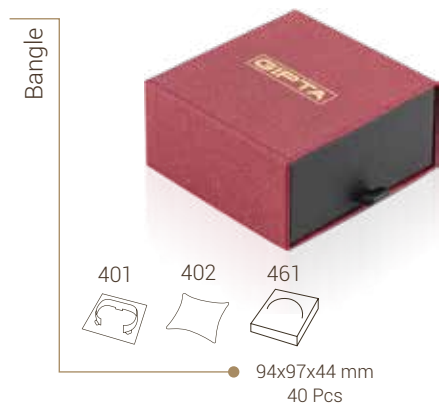

COLOR		
CODE	BROWN / 197	BURGUNDY / 199
INSERT COLORS	Black	Black
PRINT TYPE	Hot Foil