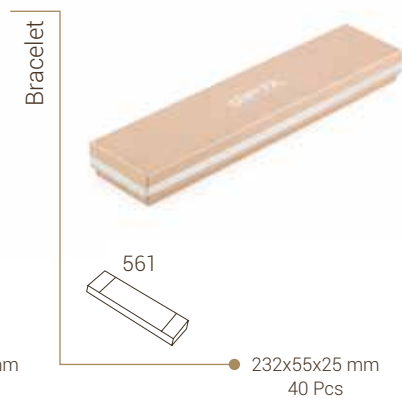

COLOR			
CODE	POWDER / 343	BLACK / 279	NAVY / 456
INSERT COLORS	Cream	Black	Black
PRINT TYPE	Hot Foil