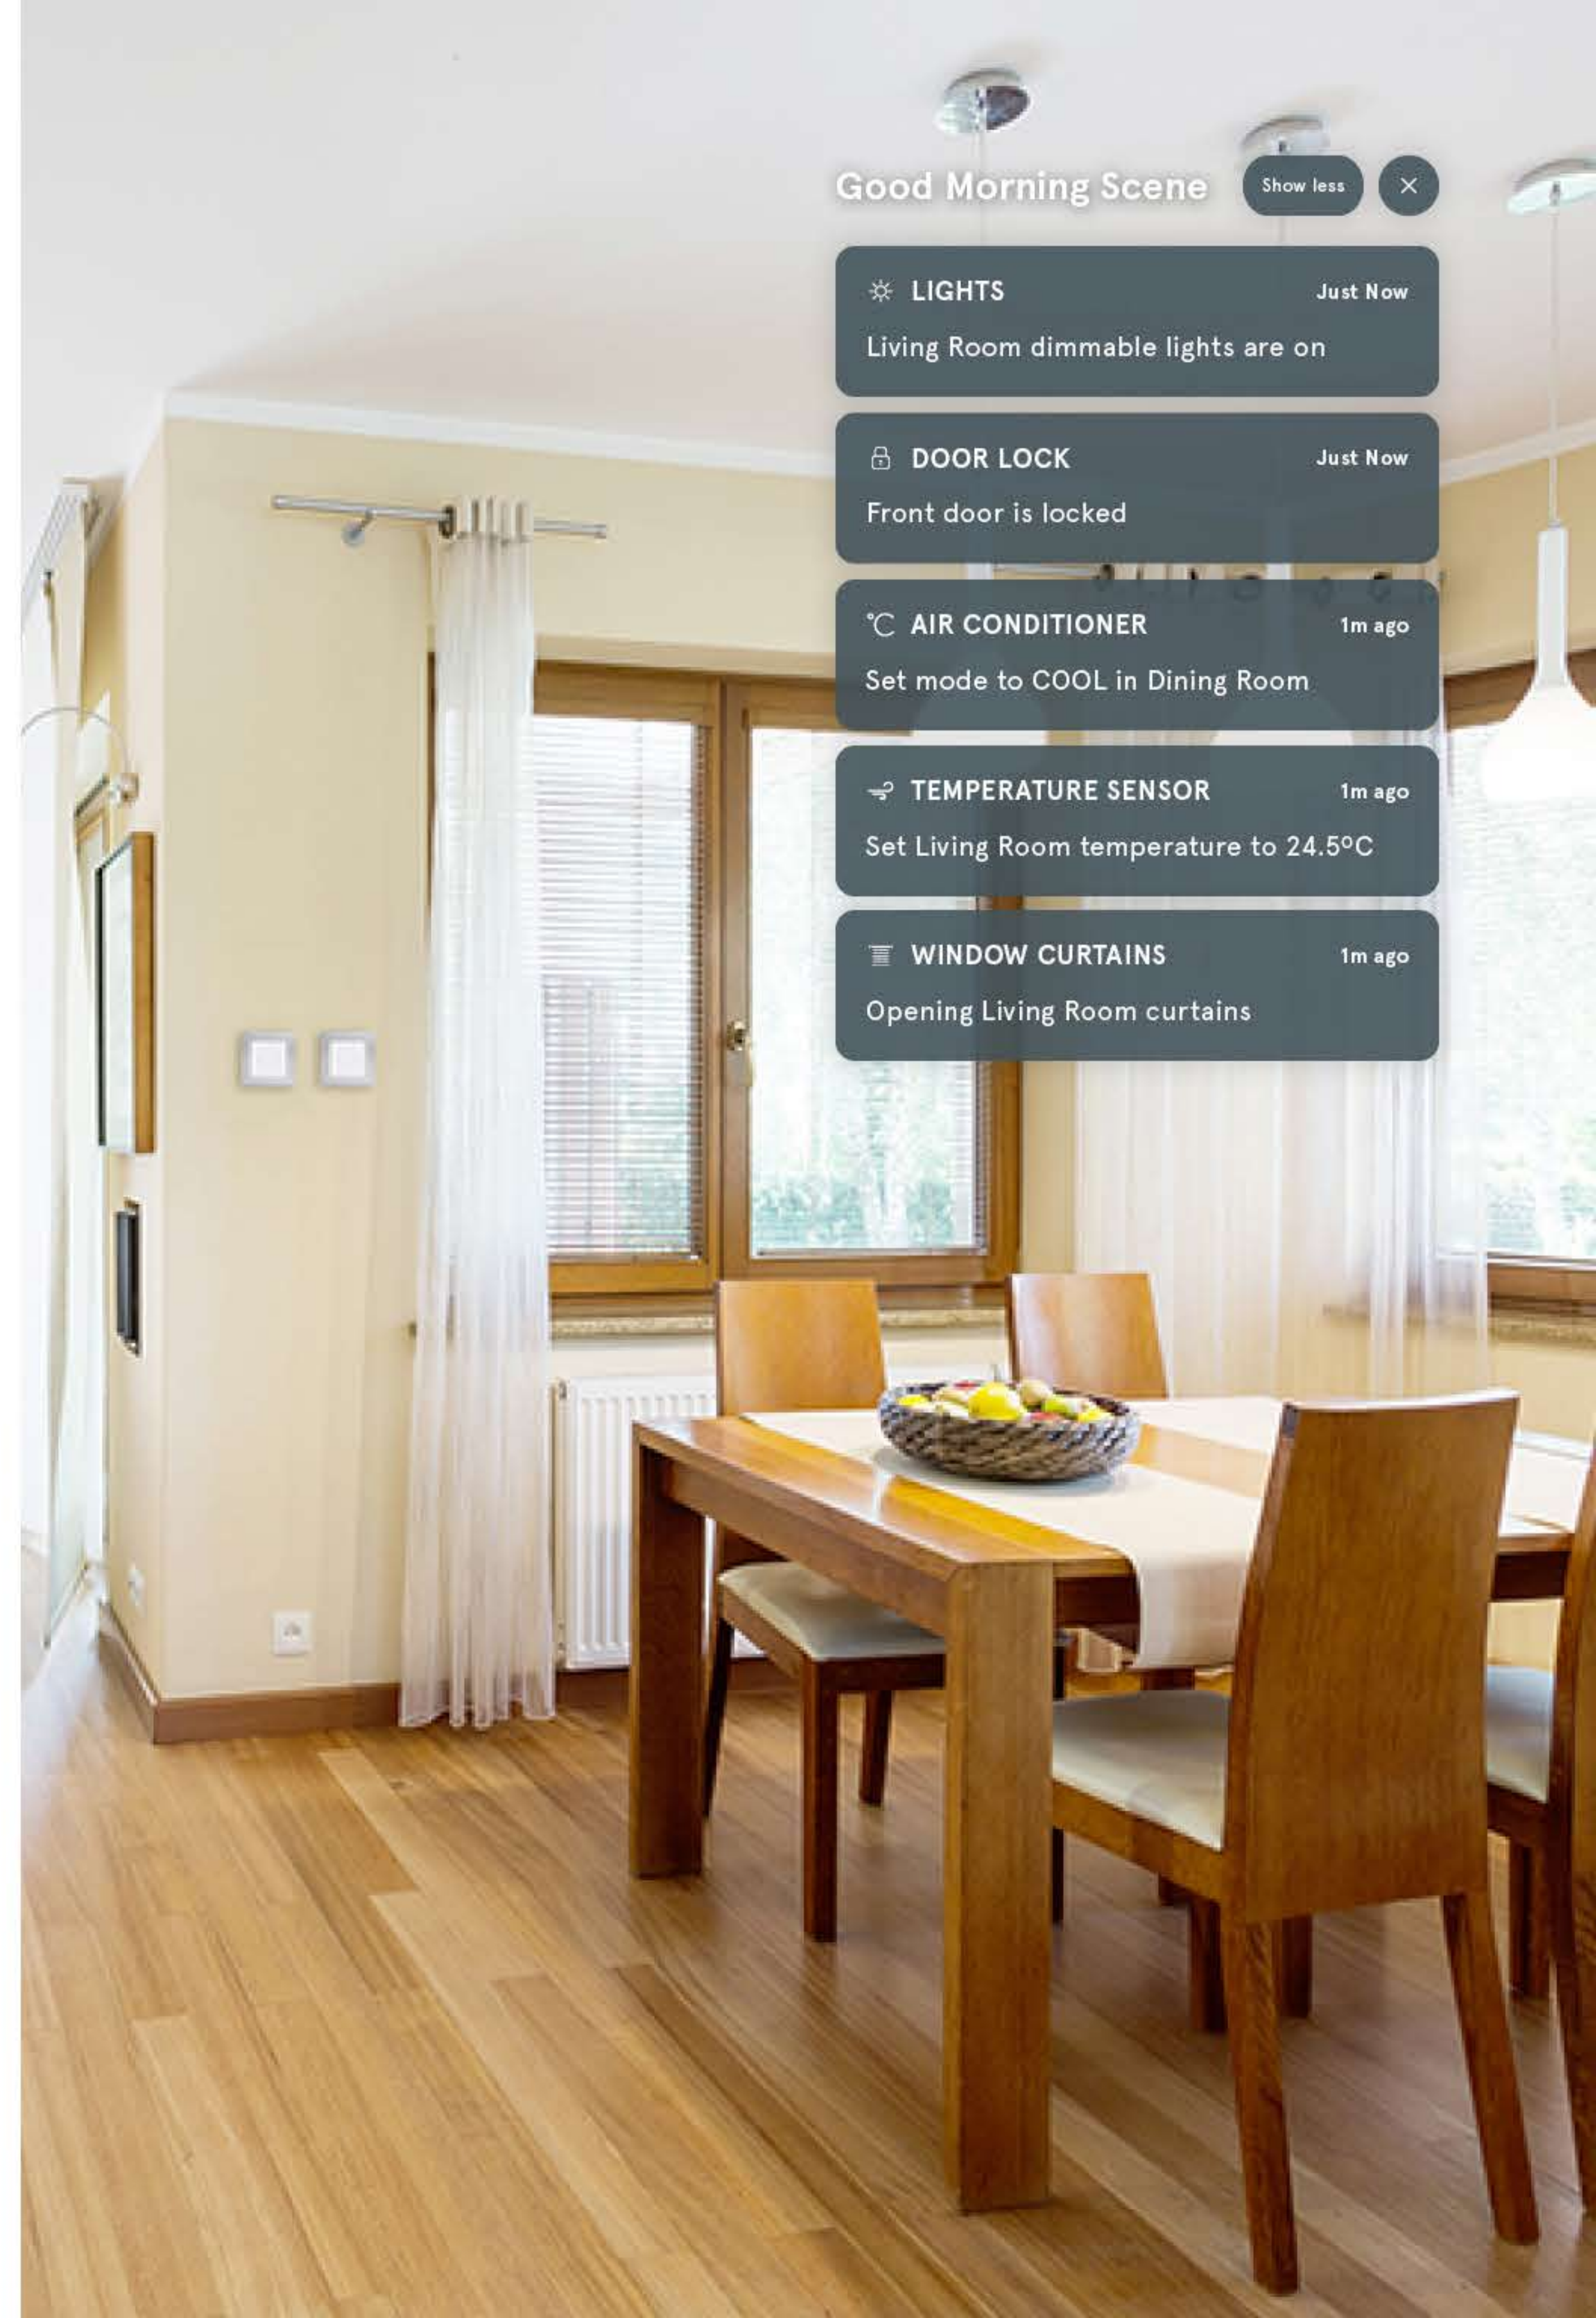

Compatible With 200+
Smart Devices And Services

Let Scenes Control Do The Work

Set the perfect mood with home scene

Easy setup with one-touch scene activation

Allows multi-device scene scheduling

Smart Lighting Made Easy