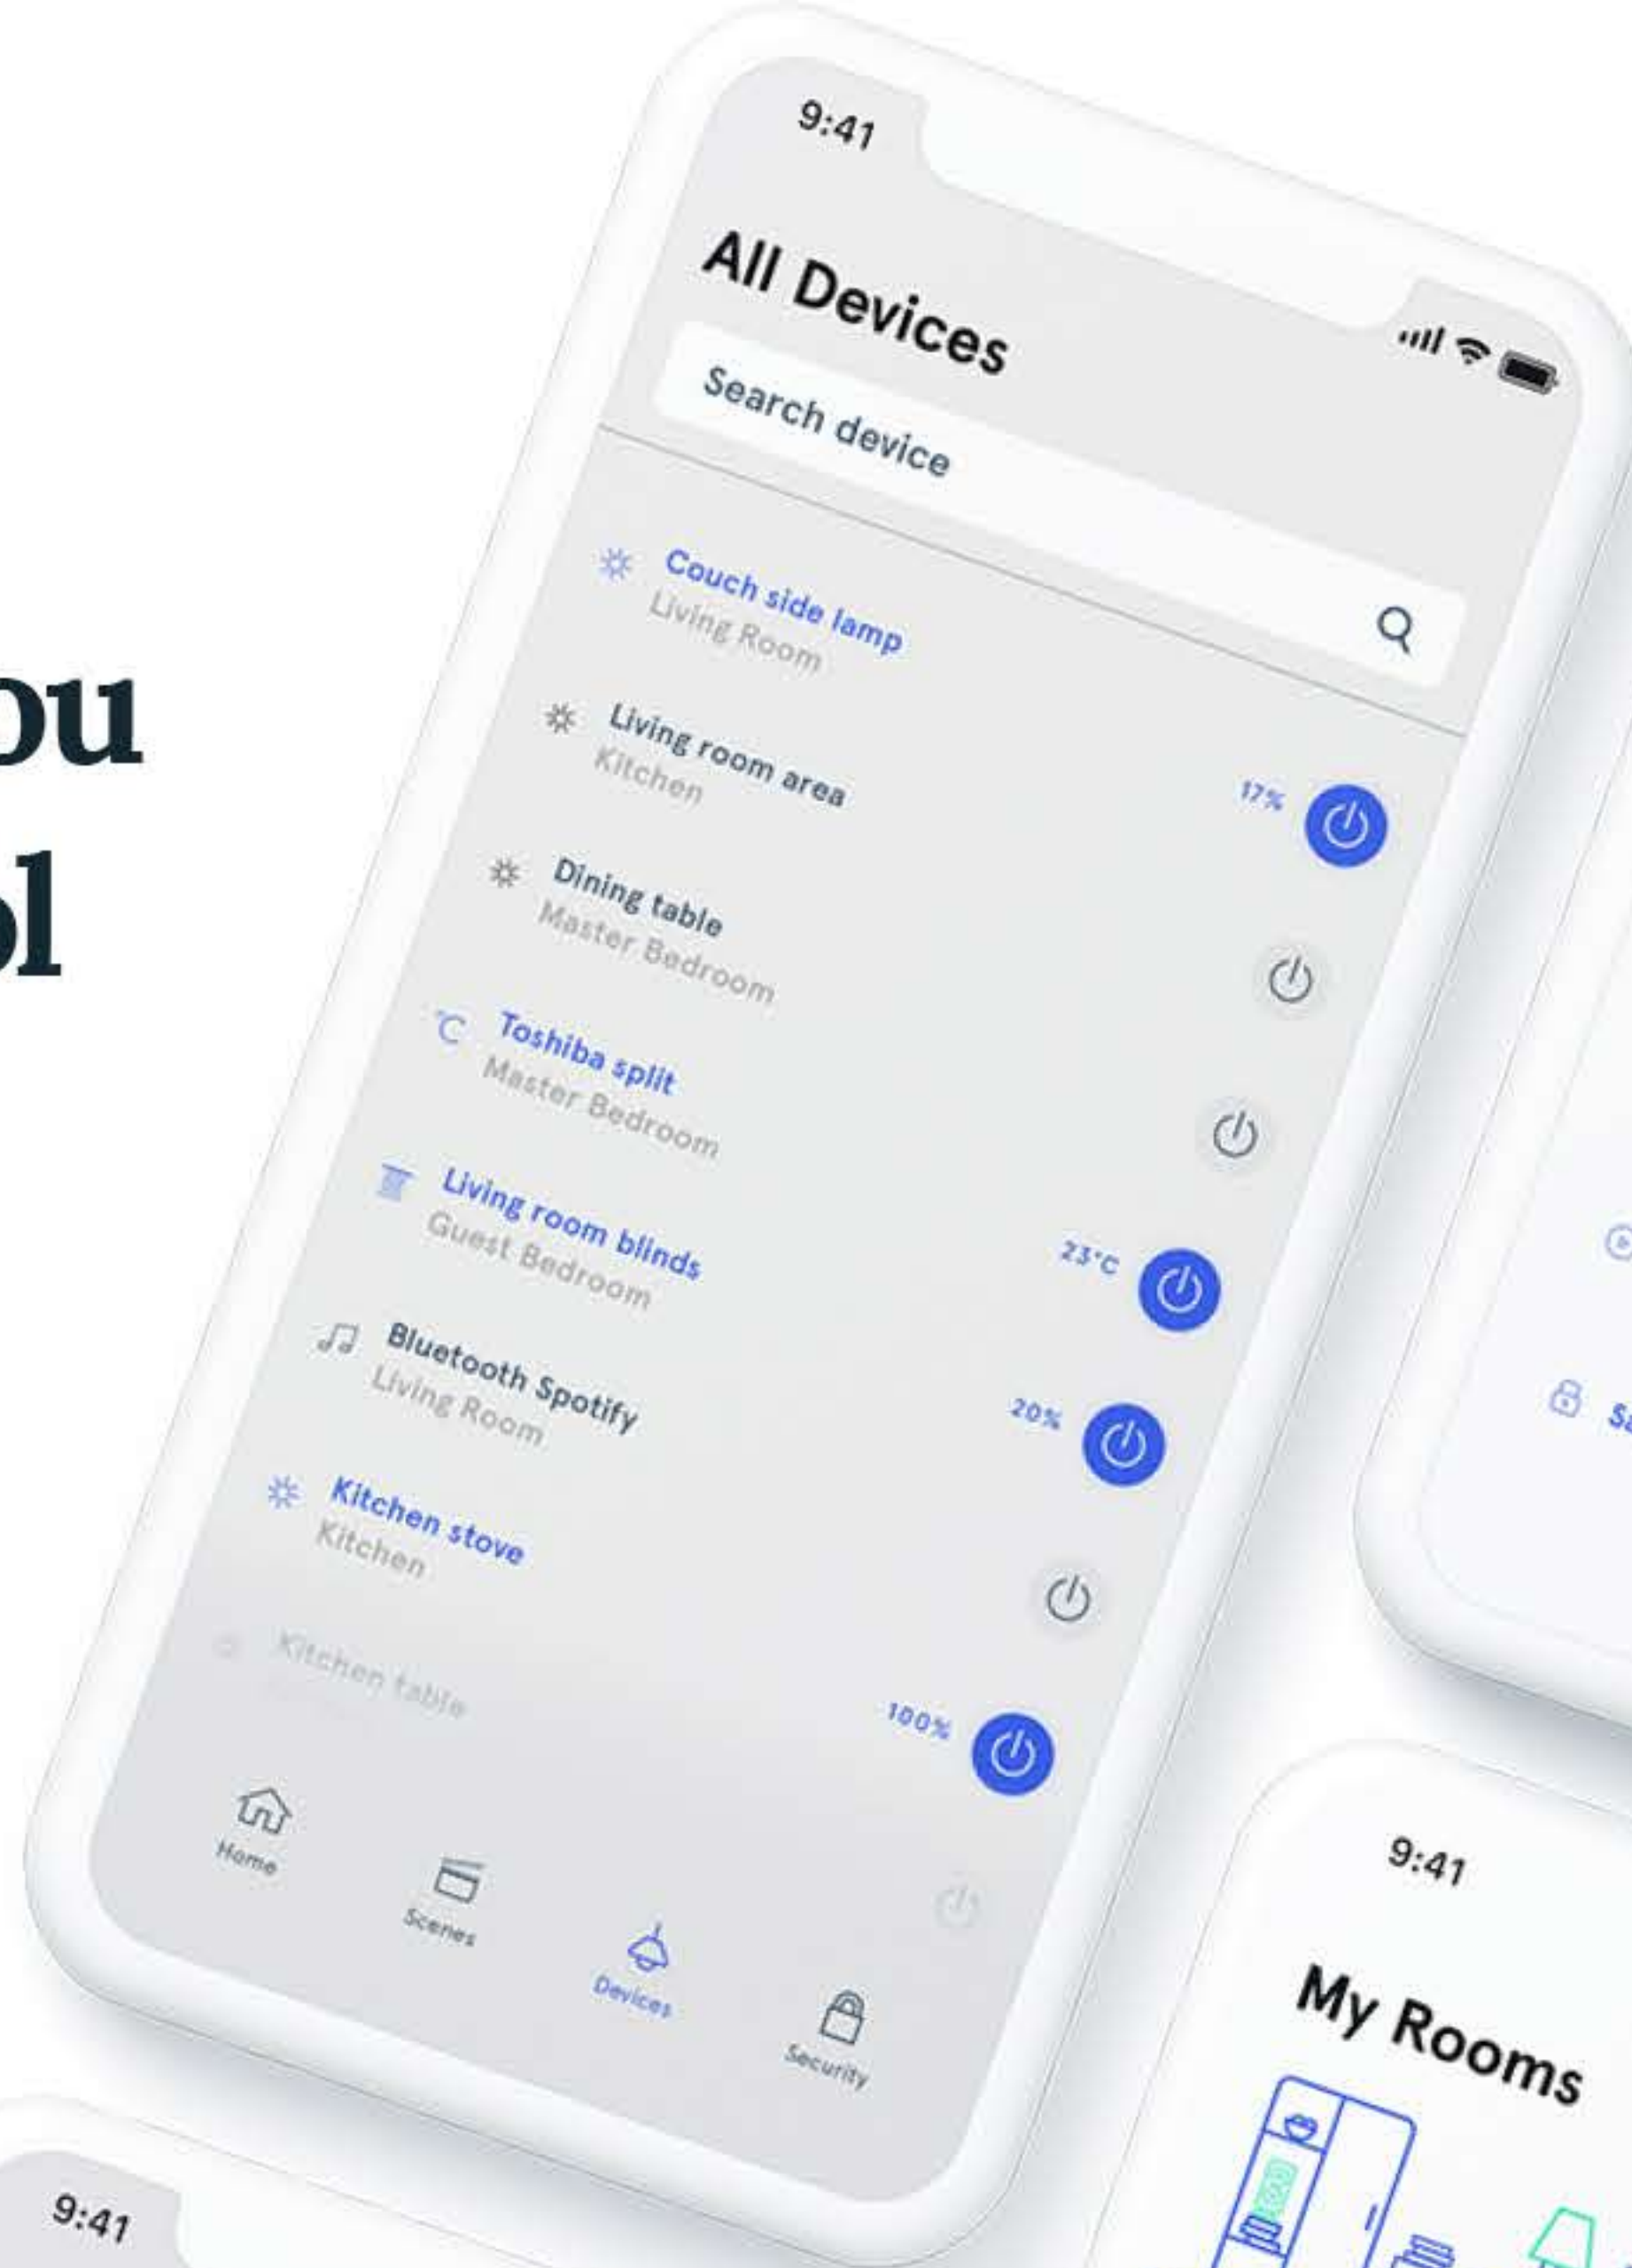

Our App Gives You Complete Control From Anywhere

HOMI transforms your home into the smart home of the future by connecting all the essentials through an array of in-house and partnered devices.

Your End-To-End Smart Home Solution

Single app for all smart home devices

Your SmartHome Needs a Brain

The HOMI Kranium is a connected smart hub that allows you to control all the essential features of your home. Acting as the brain of the SmartHome, the Kranium can connect up to 200 devices wirelessly on the ZigBee Mesh Network. It's easy to setup so that it can be controlled from anywhere with your smartphone or through voice.