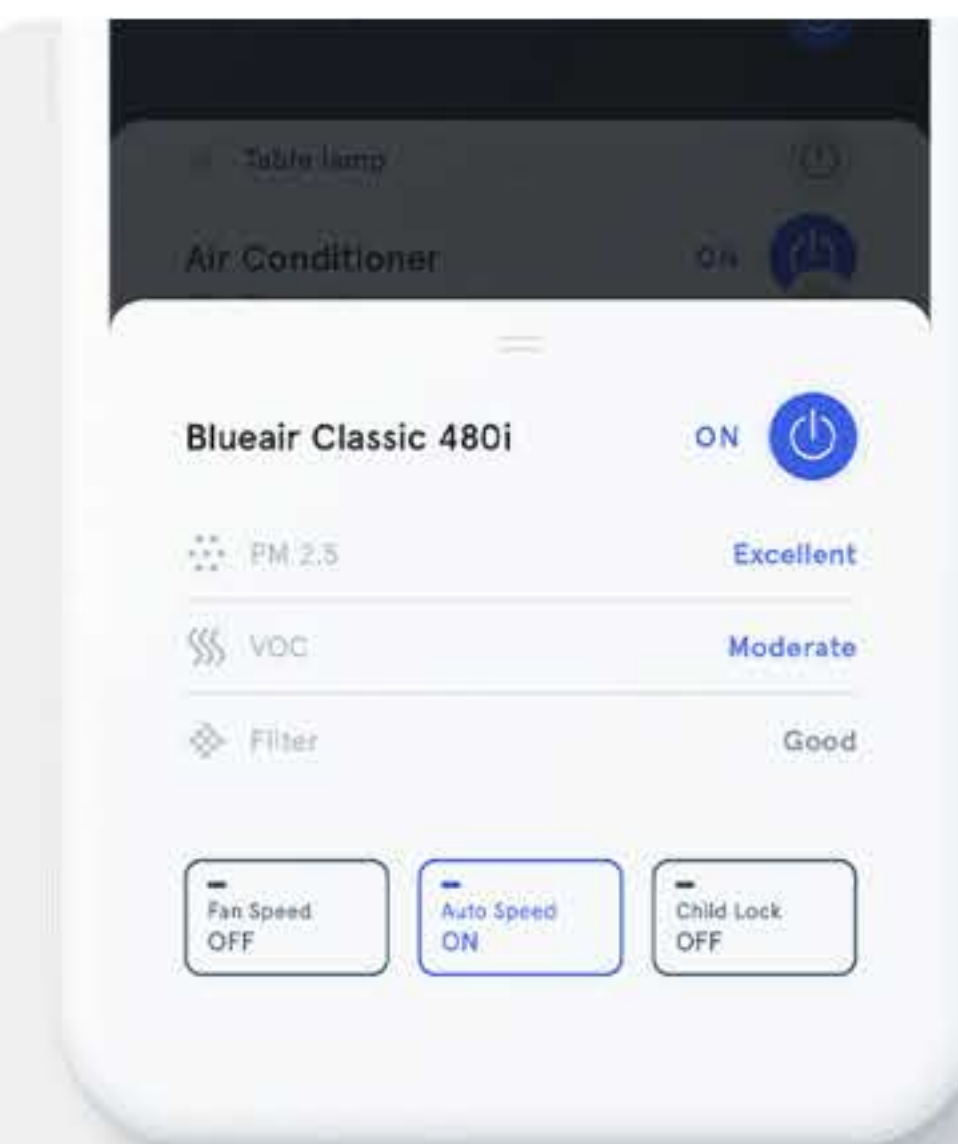

Researched and developed in Hong Kong and have serviced over **100+ homes**

Compatible with **200+ smart devices**

Easy to install **customizable smart light switch**

- Silver
- Champagne
- White

Control home devices with **Motion Sensor**

220V

Supports voltages in Hong Kong

Control your lights from anywhere in the world

Control your smart devices with your voice

Works with any **air conditioner** with a remote control

2.7cm x 5.5cm

Air purification for improved air quality

Single app for all smart home devices

Your SmartHome Needs a Brain

The HOMI Kranium is a connected smart hub that allows you to control all the essential features of your home. Acting as the brain of the SmartHome, the Kranium can connect up to 200 devices wirelessly on the ZigBee Mesh Network. It's easy to setup so that it can be controlled from anywhere with your smartphone or through voice.