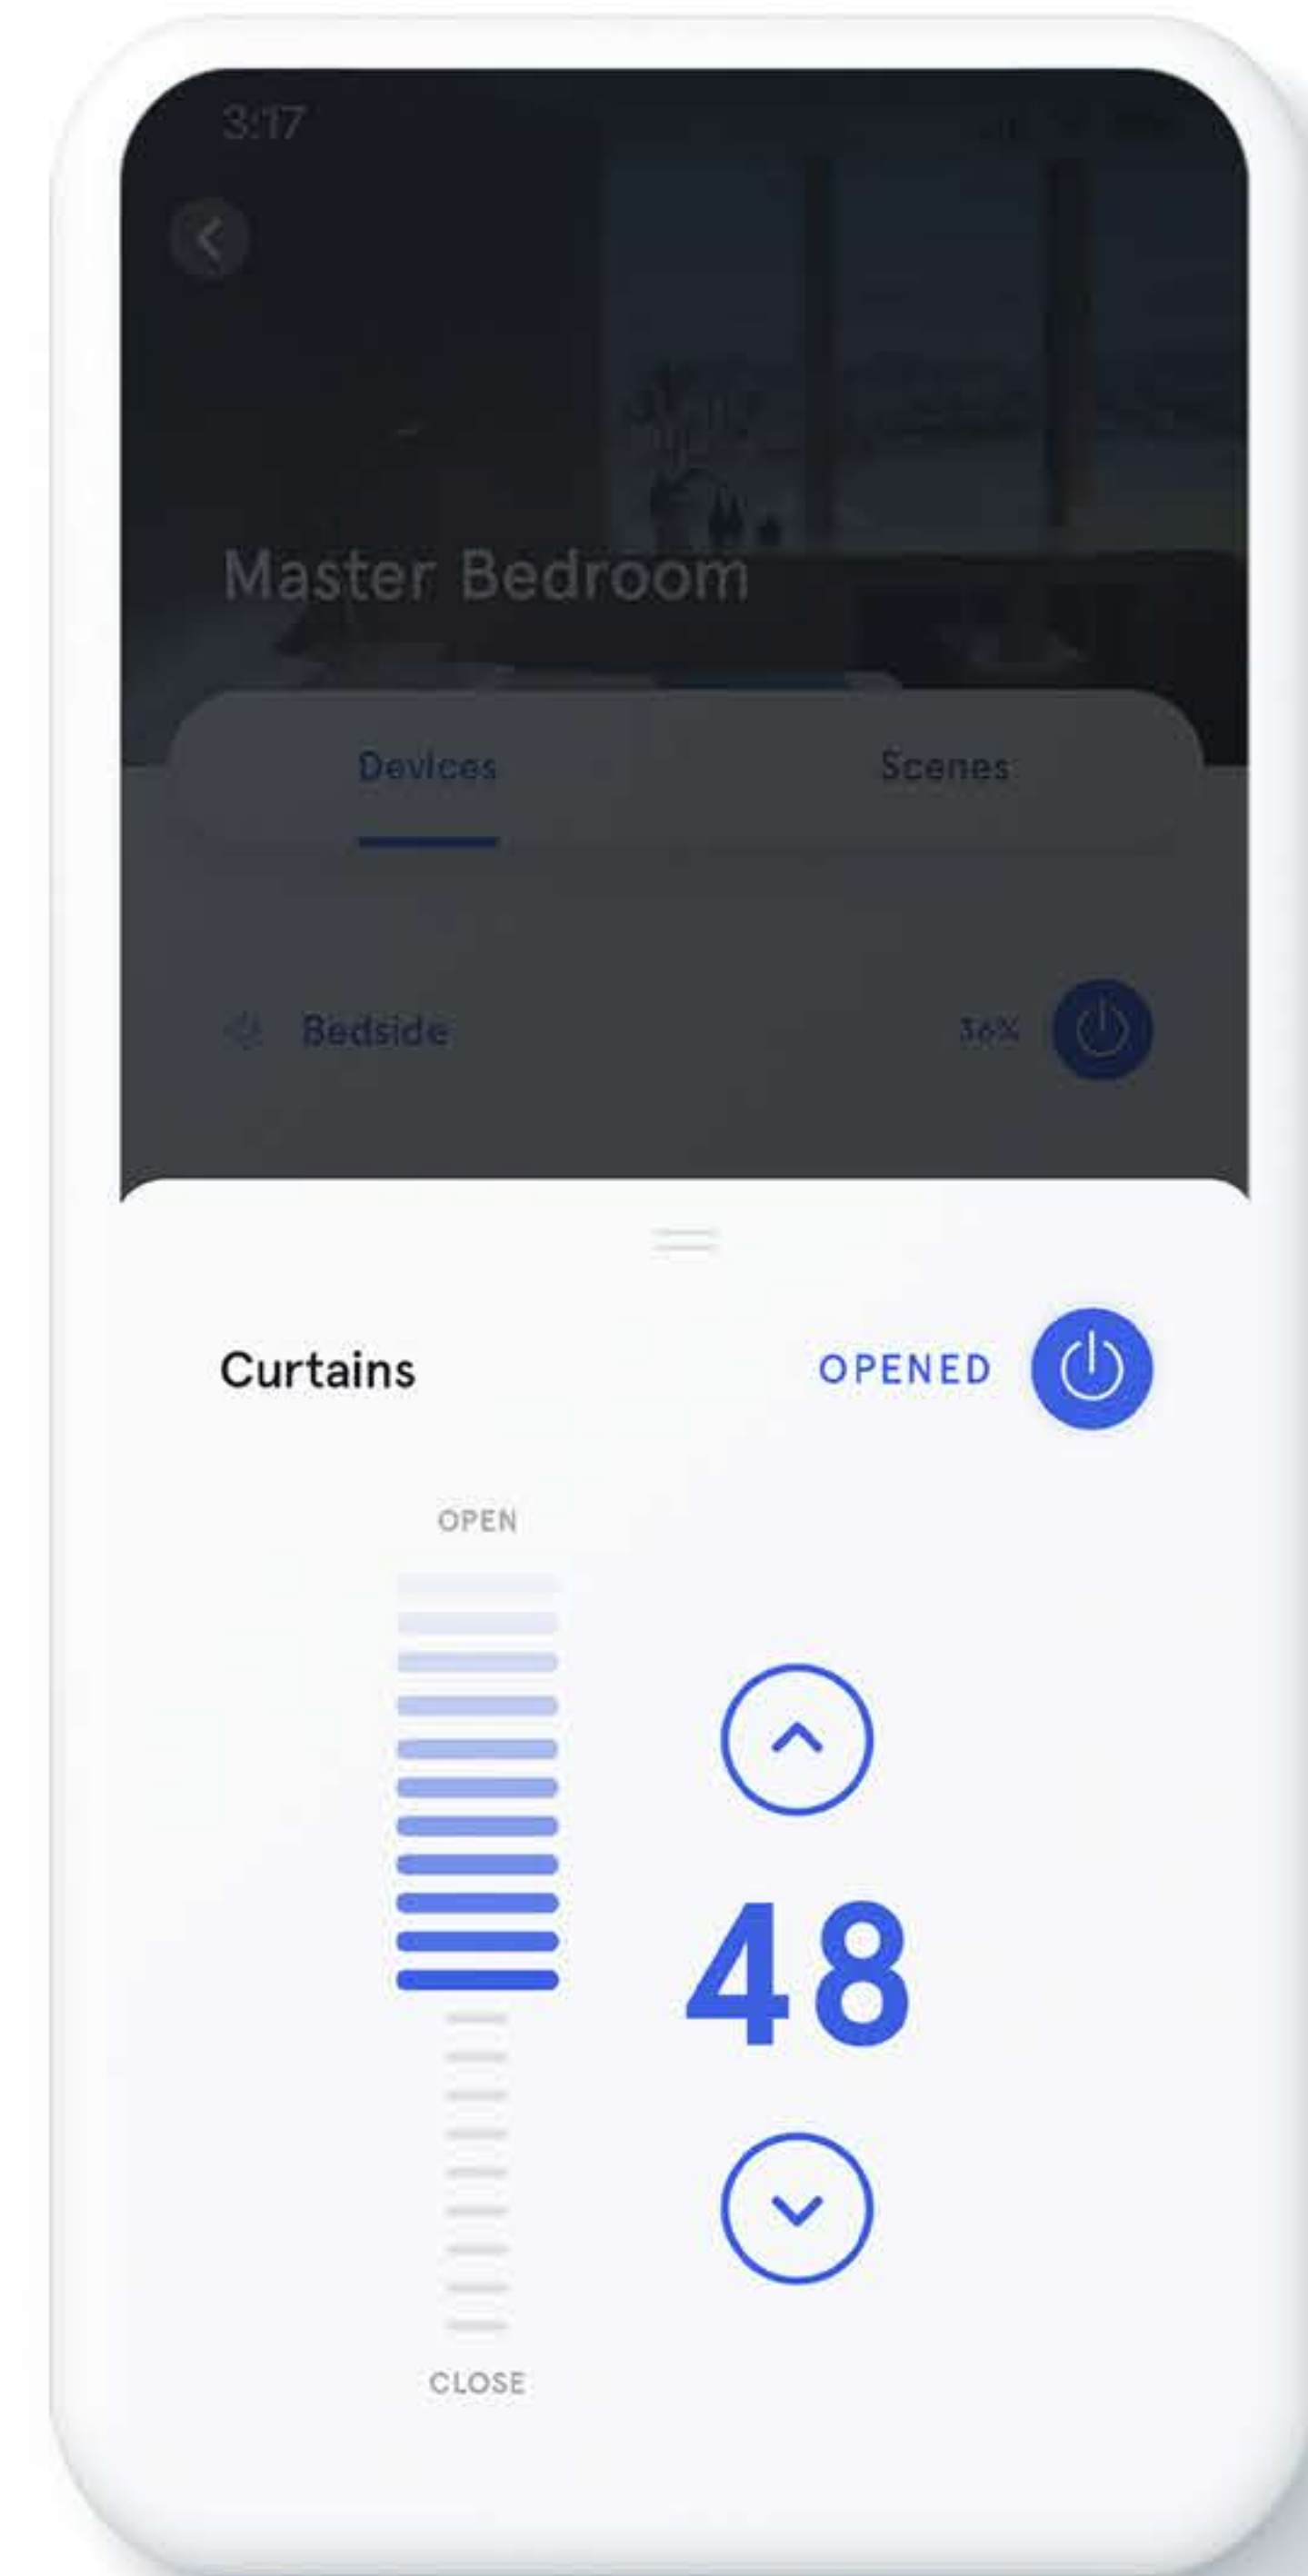

Hands-Free Home Control

HOMI's motion sensors can trigger lights as you enter your home or walk into a room at night. Our motion sensors keep track of movement in rooms and will turn lights on or off accordingly.

Model Smart Motion Sensor

Size 43mm (width) * 70mm (height) * 16mm (length)

Product Lifetime 4 years with 2 x AAA Batteries (800 mAh)

Reports every 2 mins / Battery life reporting

Installation device mount provided

Operation Range 10-15 meters Open Area (Short Range)

Waking Up Just Got A Whole Lot Easier

HOMI's shade modules will work with both roller blinds and curtain track motors. These modules can be hidden inside the curtain or in the ceiling, thus preventing additional contracting work.

Model Smart Shades Module
Size 97.9mm (w) * 29.93mm (h) * 25mm (d)
Operation Temperature 0°C - 40°C
Load (cos 0-1) 10Ax1

Operation Frequency 2.4GHz
Operation Range 100-200M, ZigBee Mesh Network
Operation Voltage 110V-230V AC 50Hz; Fuse Built-in
Functions & Control ON/OFF