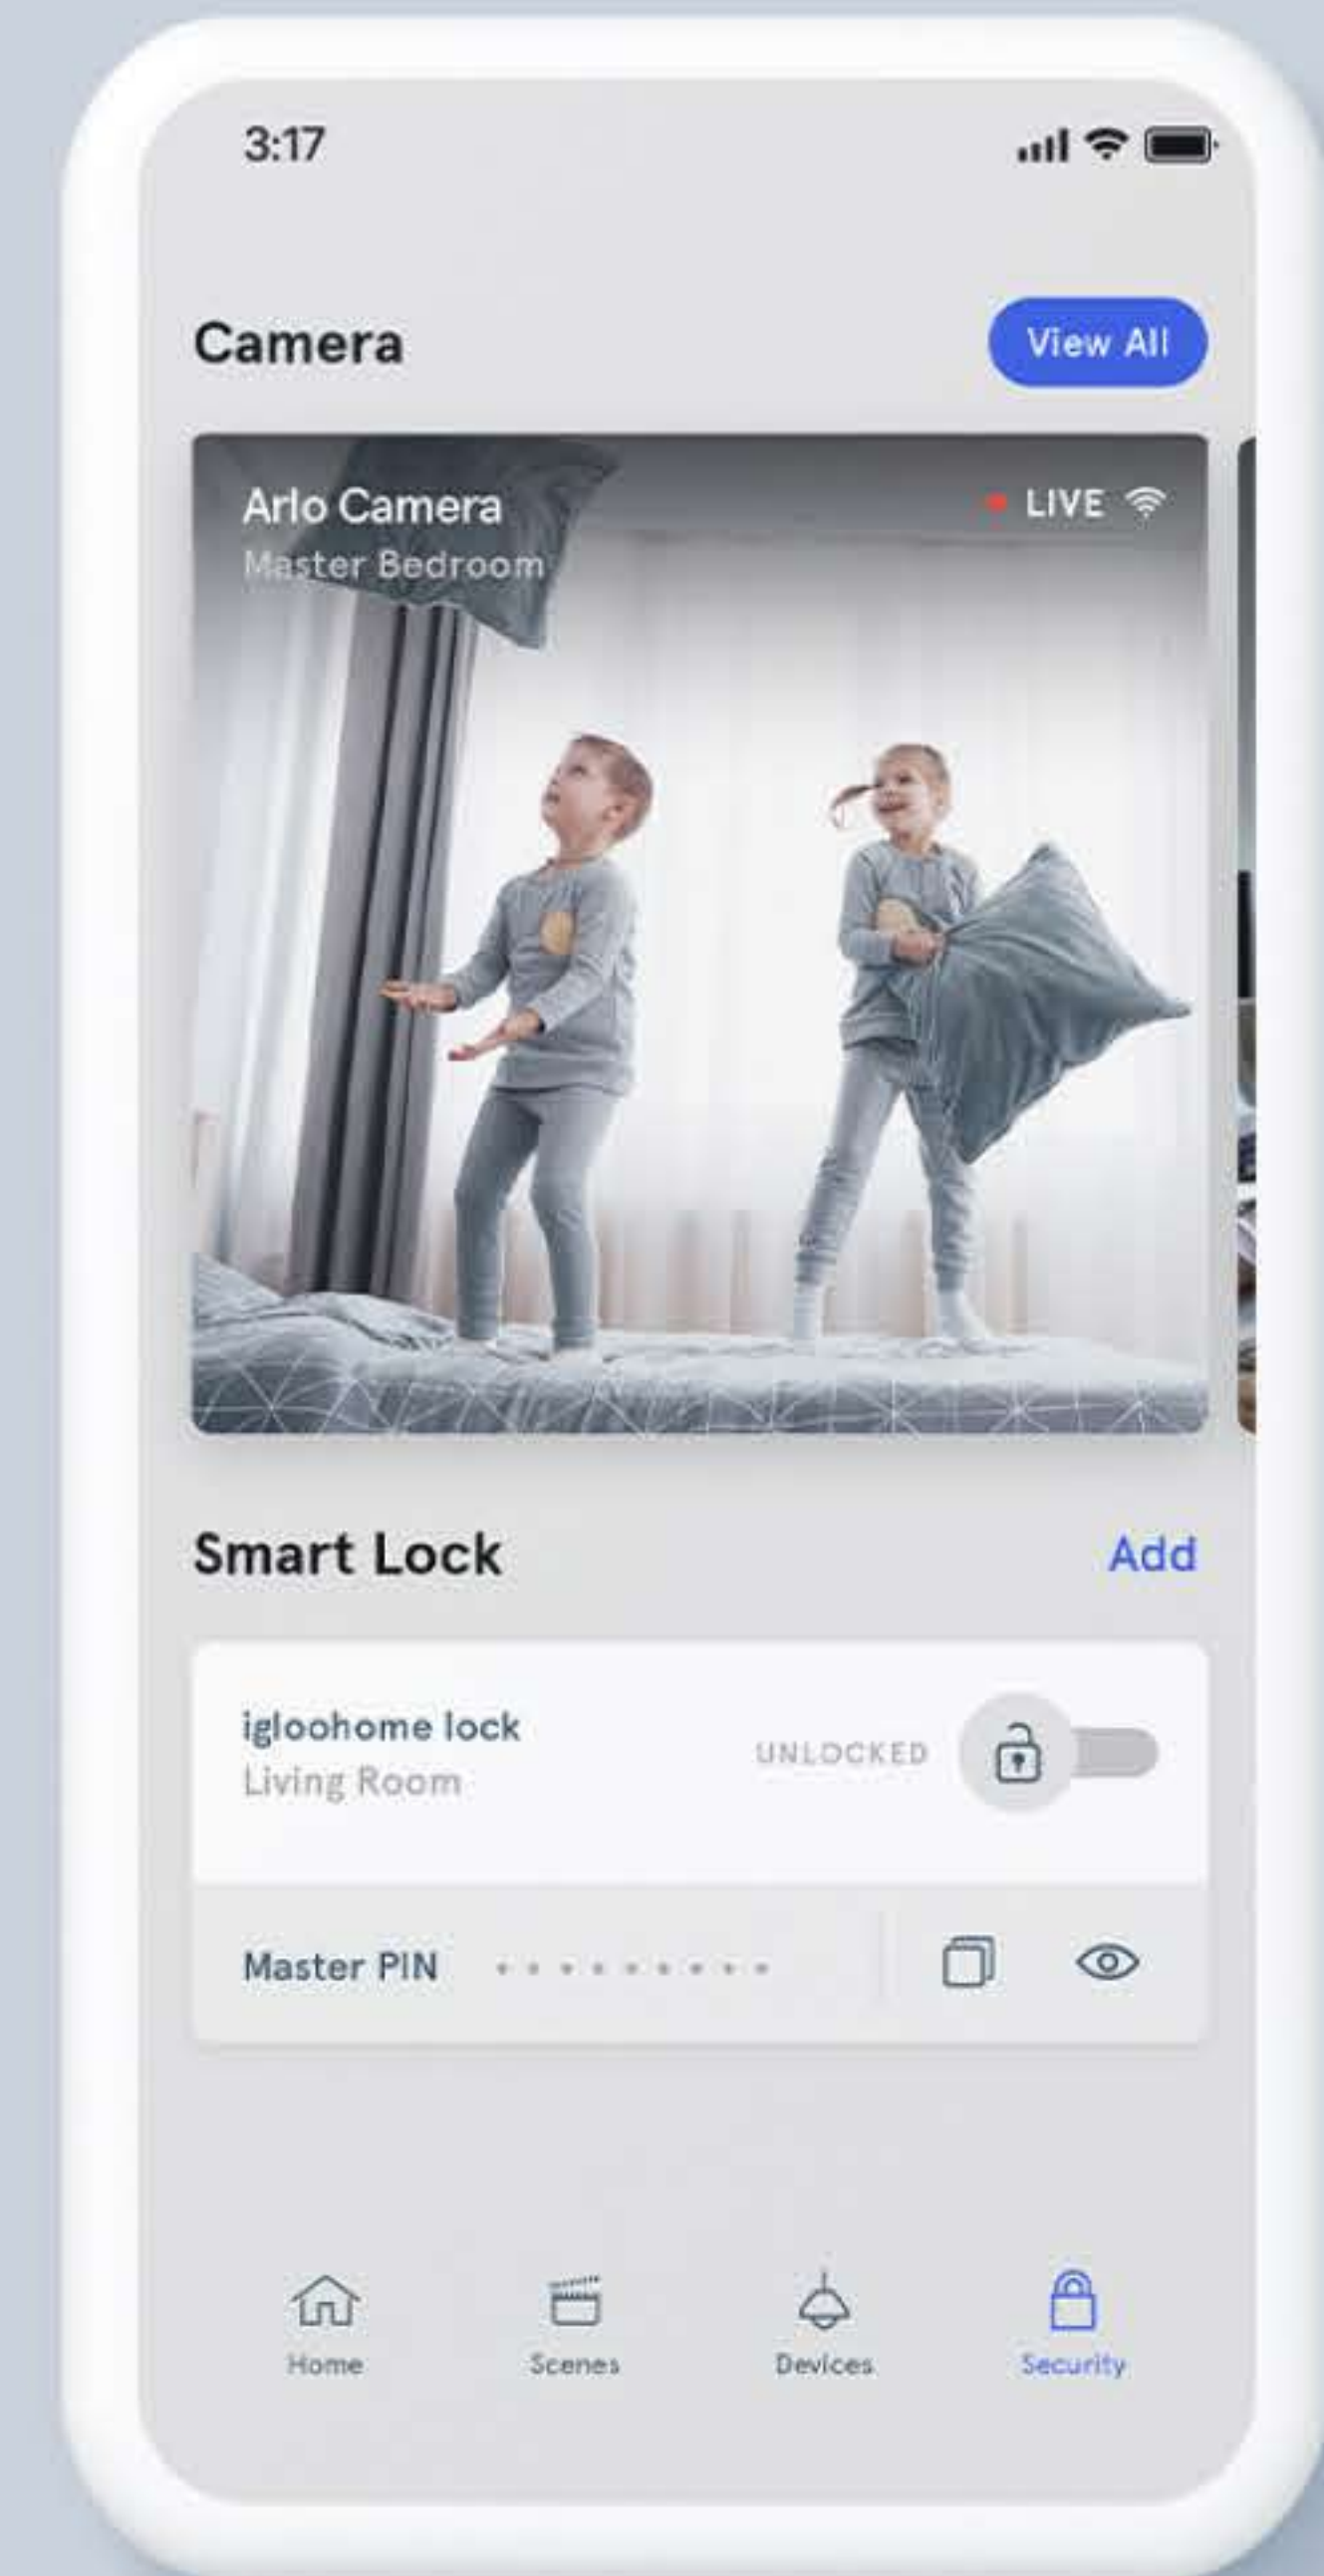

Be The First To Know.
Keep Tabs On The Most Dearest To You.