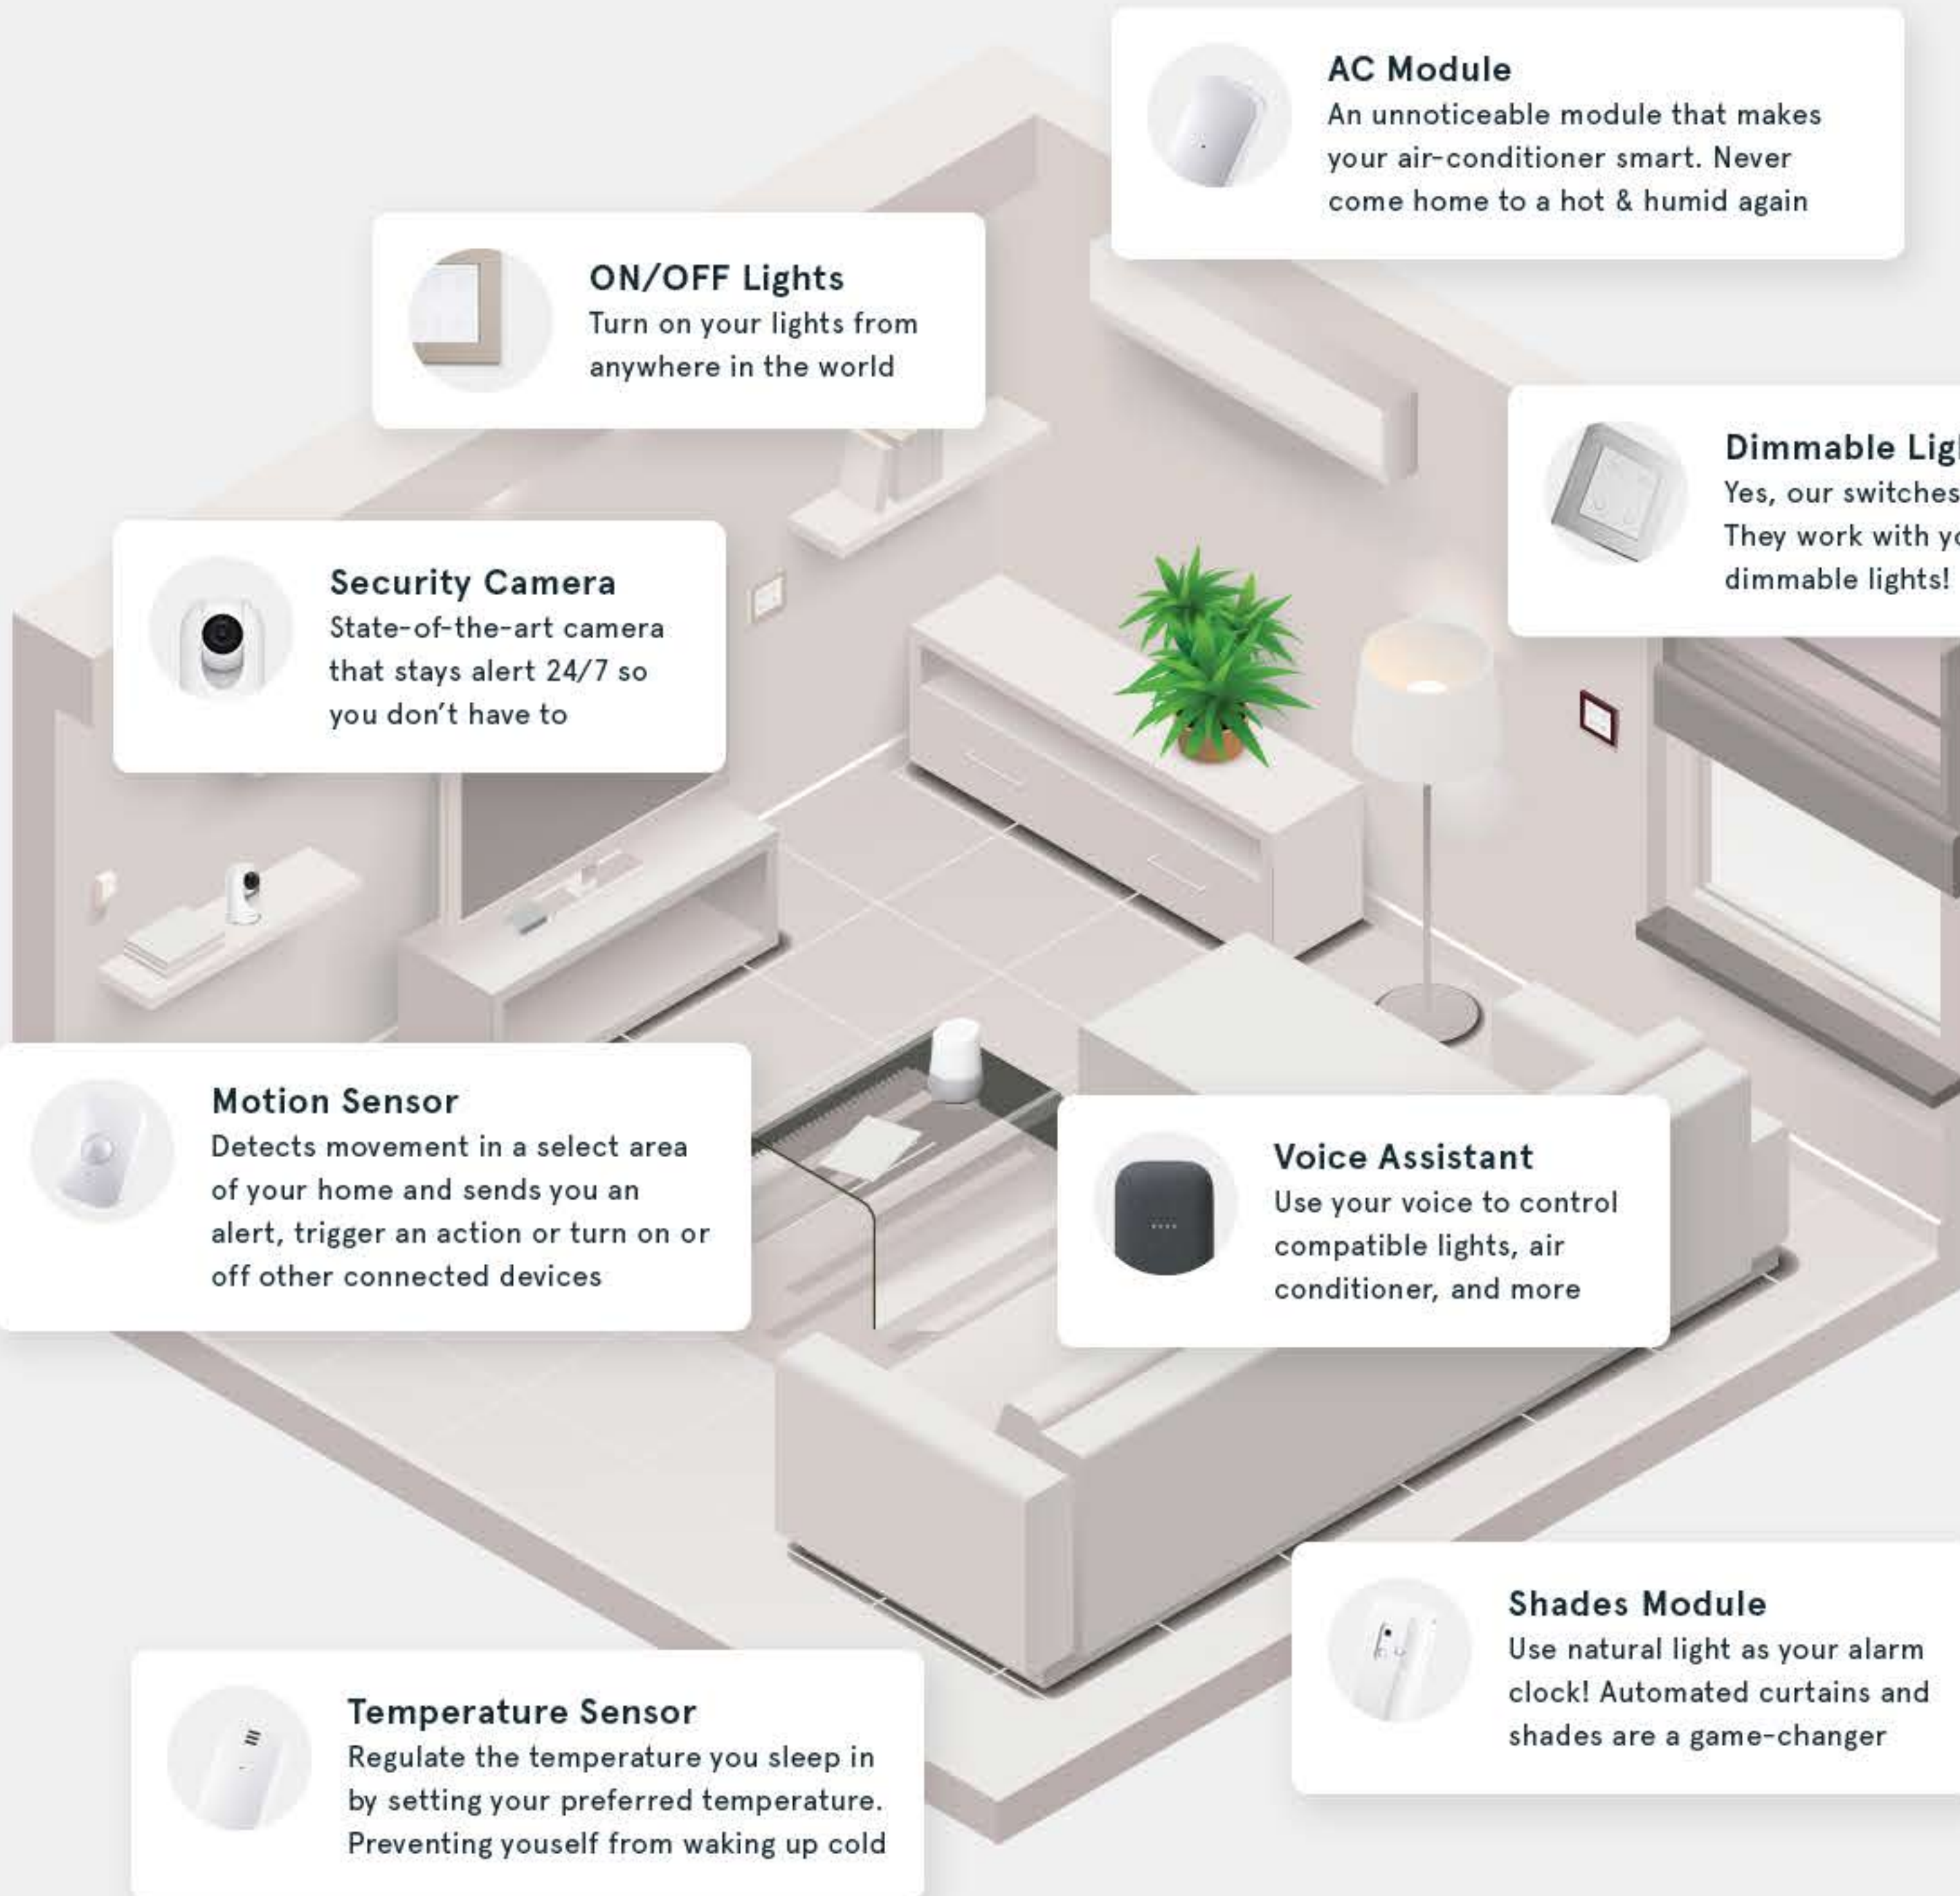

Single app for all smart home devices

Your SmartHome Needs a Brain

The HOMI Kranium is a connected smart hub that allows you to control all the essential features of your home. Acting as the brain of the SmartHome, the Kranium can connect up to 200 devices wirelessly on the ZigBee Mesh Network. It's easy to setup so that it can be controlled from anywhere with your smartphone or through voice.

Temperature

Lights

Security

Video

Audio

Shades

Scenes

Energy

Come Home To A Place That's Expecting You

Transforming the way you communicate with your home. Have all your products work in unison with your daily routines.

Build Your Connected Home

The HOMI IoT Ecosystem can control HOMI devices or find third party connected devices and interact with them seamlessly.

Compatible With 200+
Smart Devices And Services

Let Scenes Control Do The Work

Set the perfect mood with home scene

Easy setup with one-touch scene activation

Allows multi-device scene scheduling

Smart Lighting Made Easy