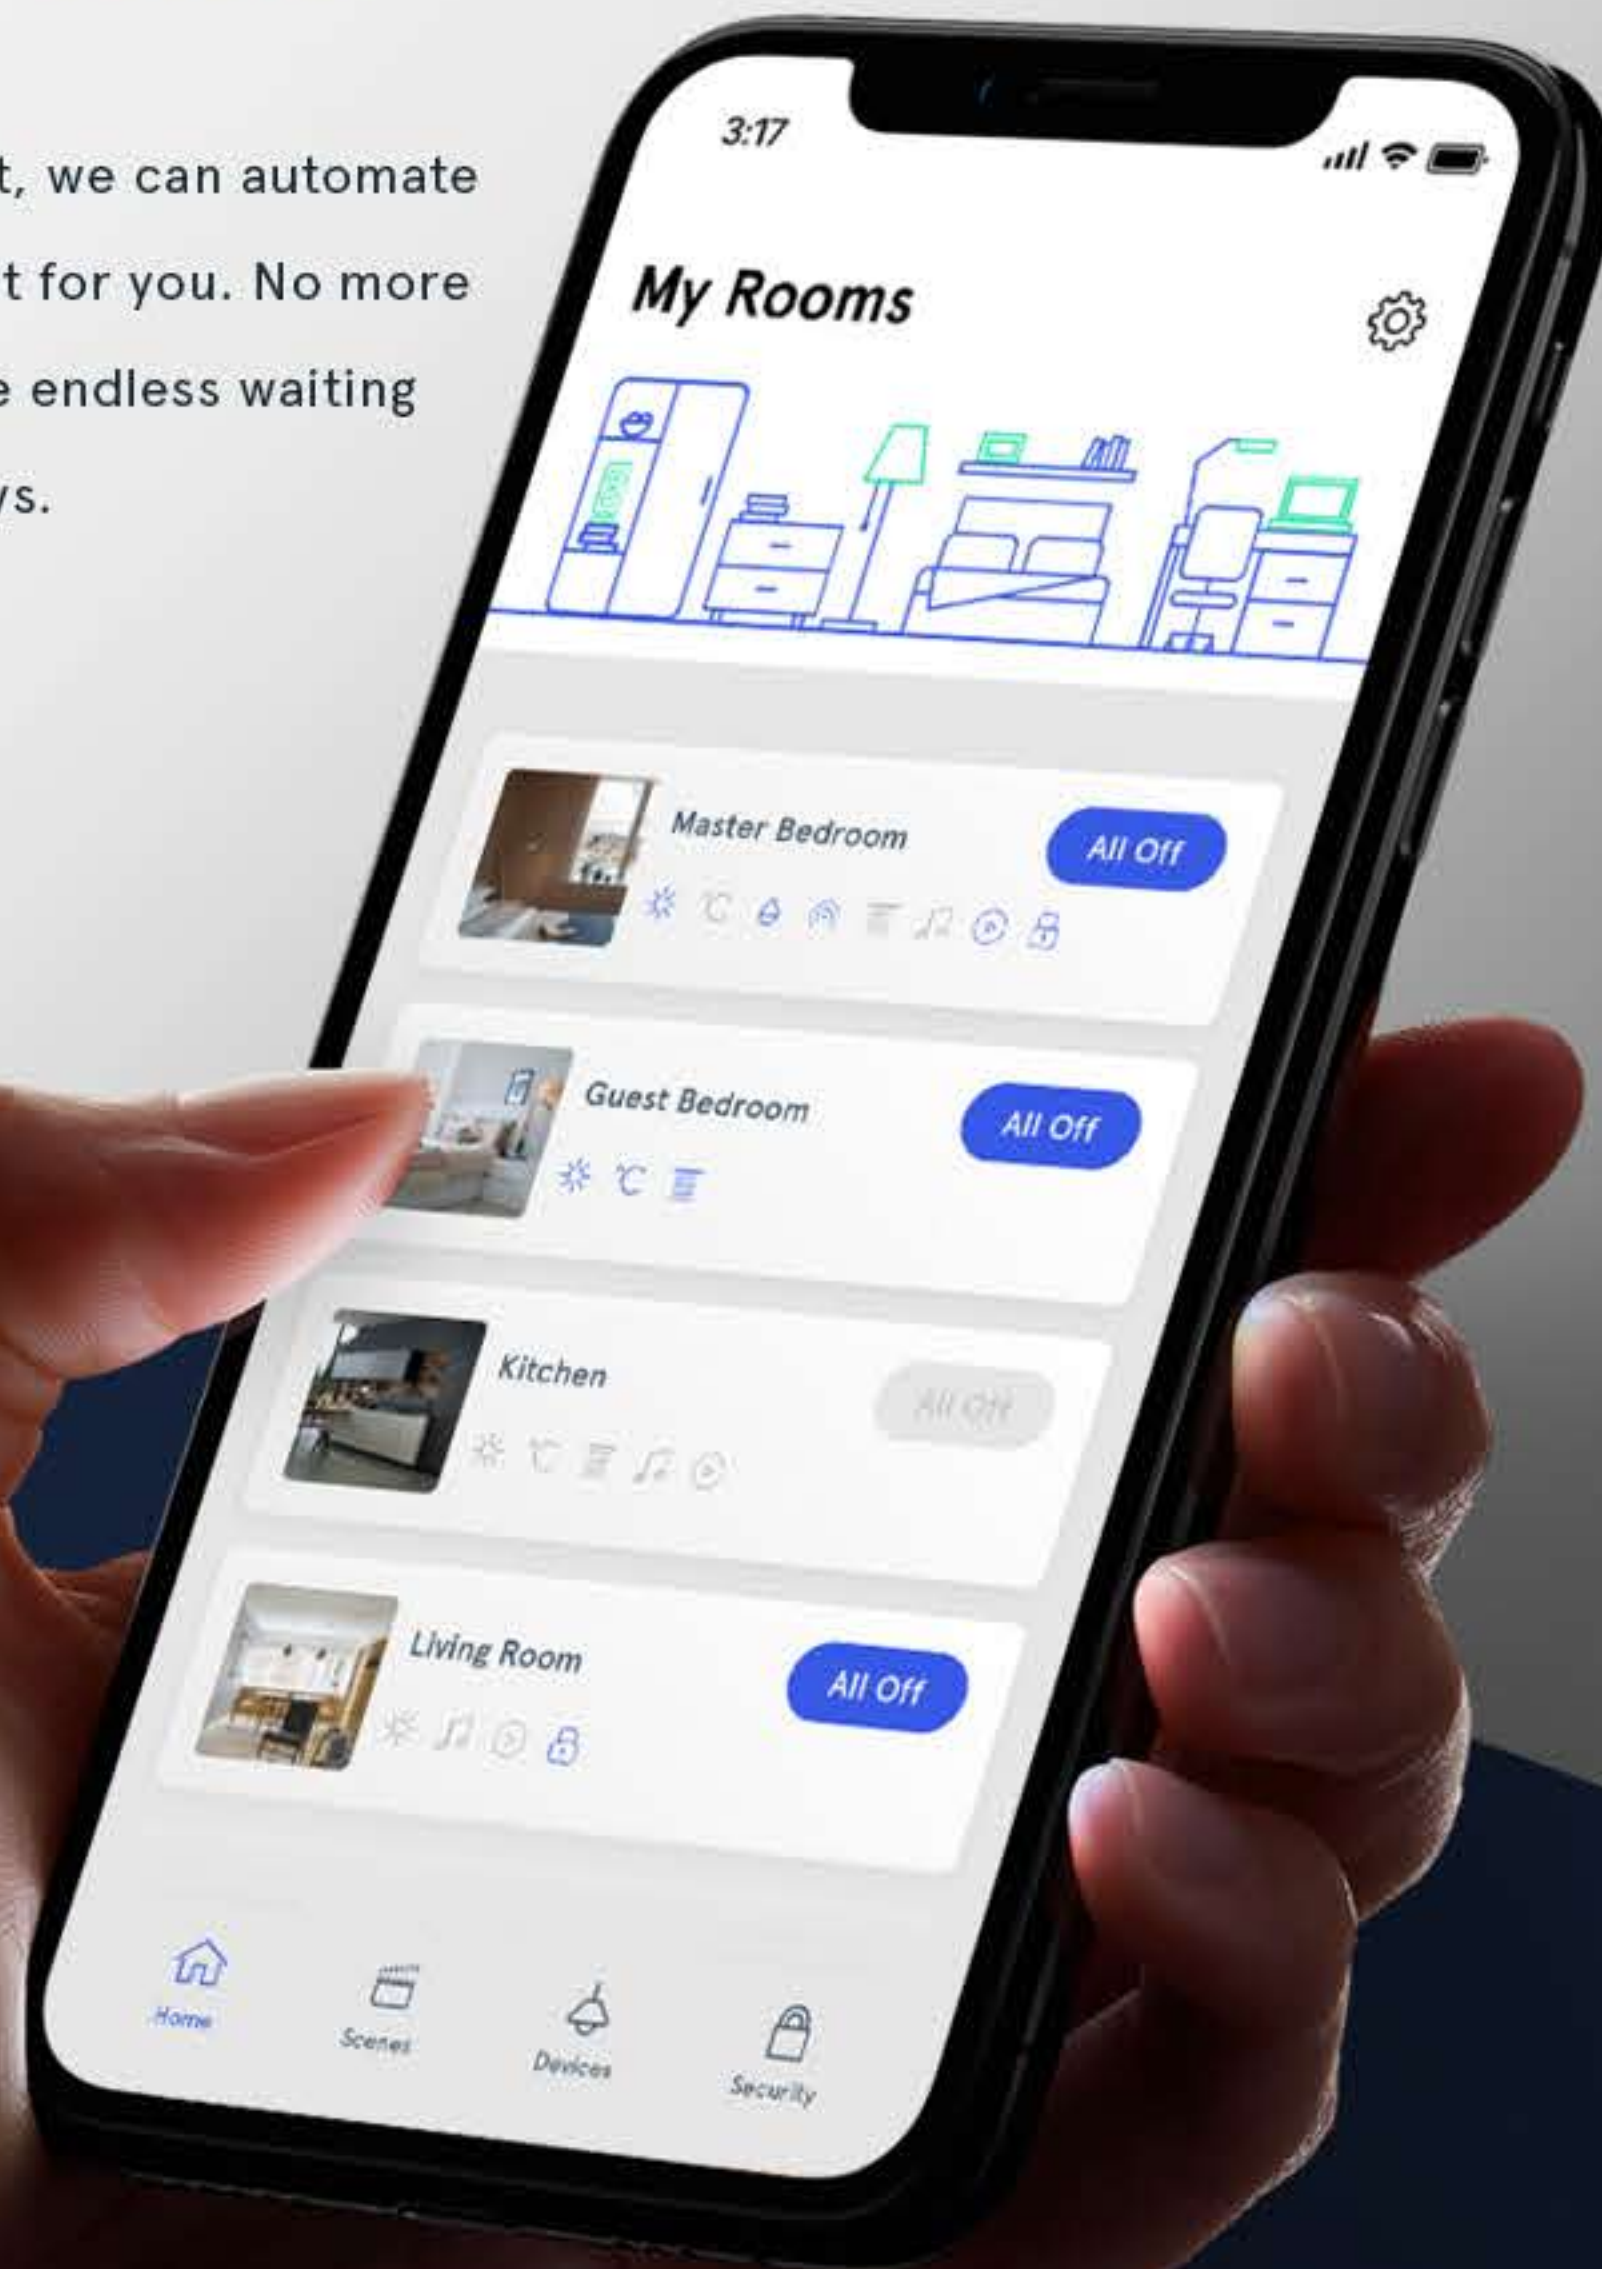

Make Home Access Safer And Smarter

If you're an Airbnb host, we can automate check-in and check-out for you. No more lock-outs, and no more endless waiting for the handover of keys.

SAMSUNG igloohome