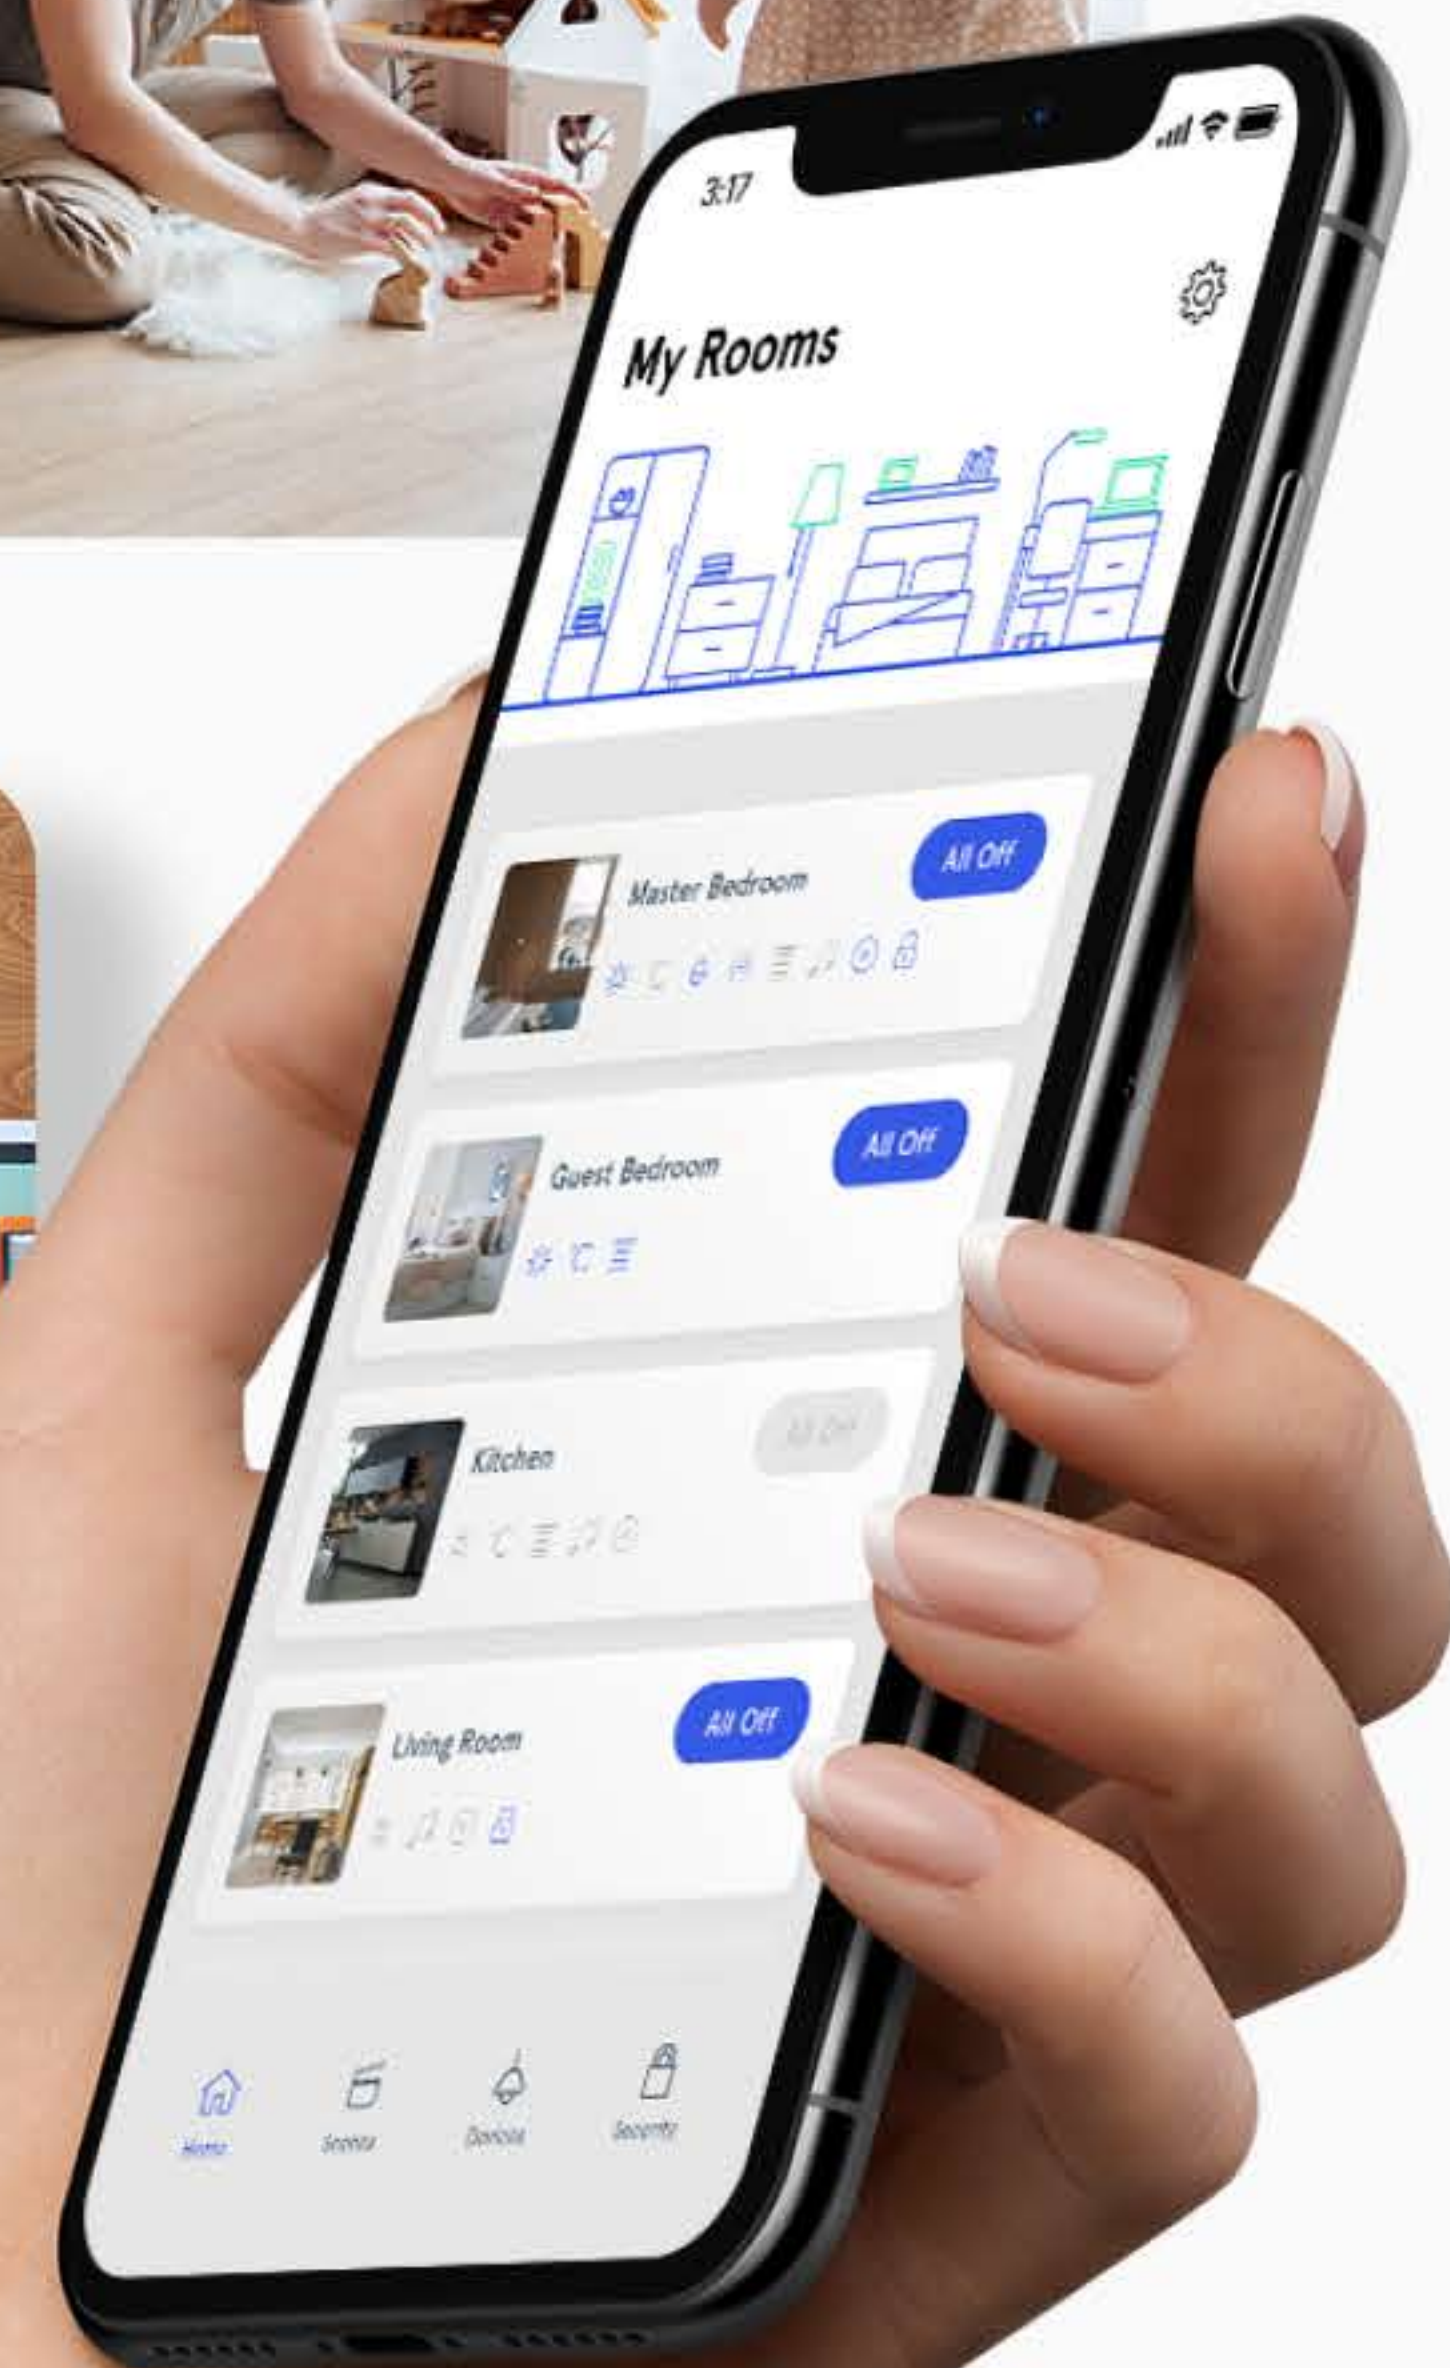

Our App Gives You Complete Control From Anywhere

HOMI transforms your home into the smart home of the future by connecting all the essentials through an array of in-house and partnered devices.

Your End-To-End Smart Home Solution

Researched and developed in Hong Kong and have serviced over **100+ homes**

Compatible with **200+ smart devices**

Easy to install **customizable smart light switch**

- Silver
- Champagne
- White

Control home devices with **Motion Sensor**

Single app for all smart home devices

Your SmartHome Needs a Brain

The HOMI Kranium is a connected smart hub that allows you to control all the essential features of your home. Acting as the brain of the SmartHome, the Kranium can connect up to 200 devices wirelessly on the ZigBee Mesh Network. It's easy to setup so that it can be controlled from anywhere with your smartphone or through voice.