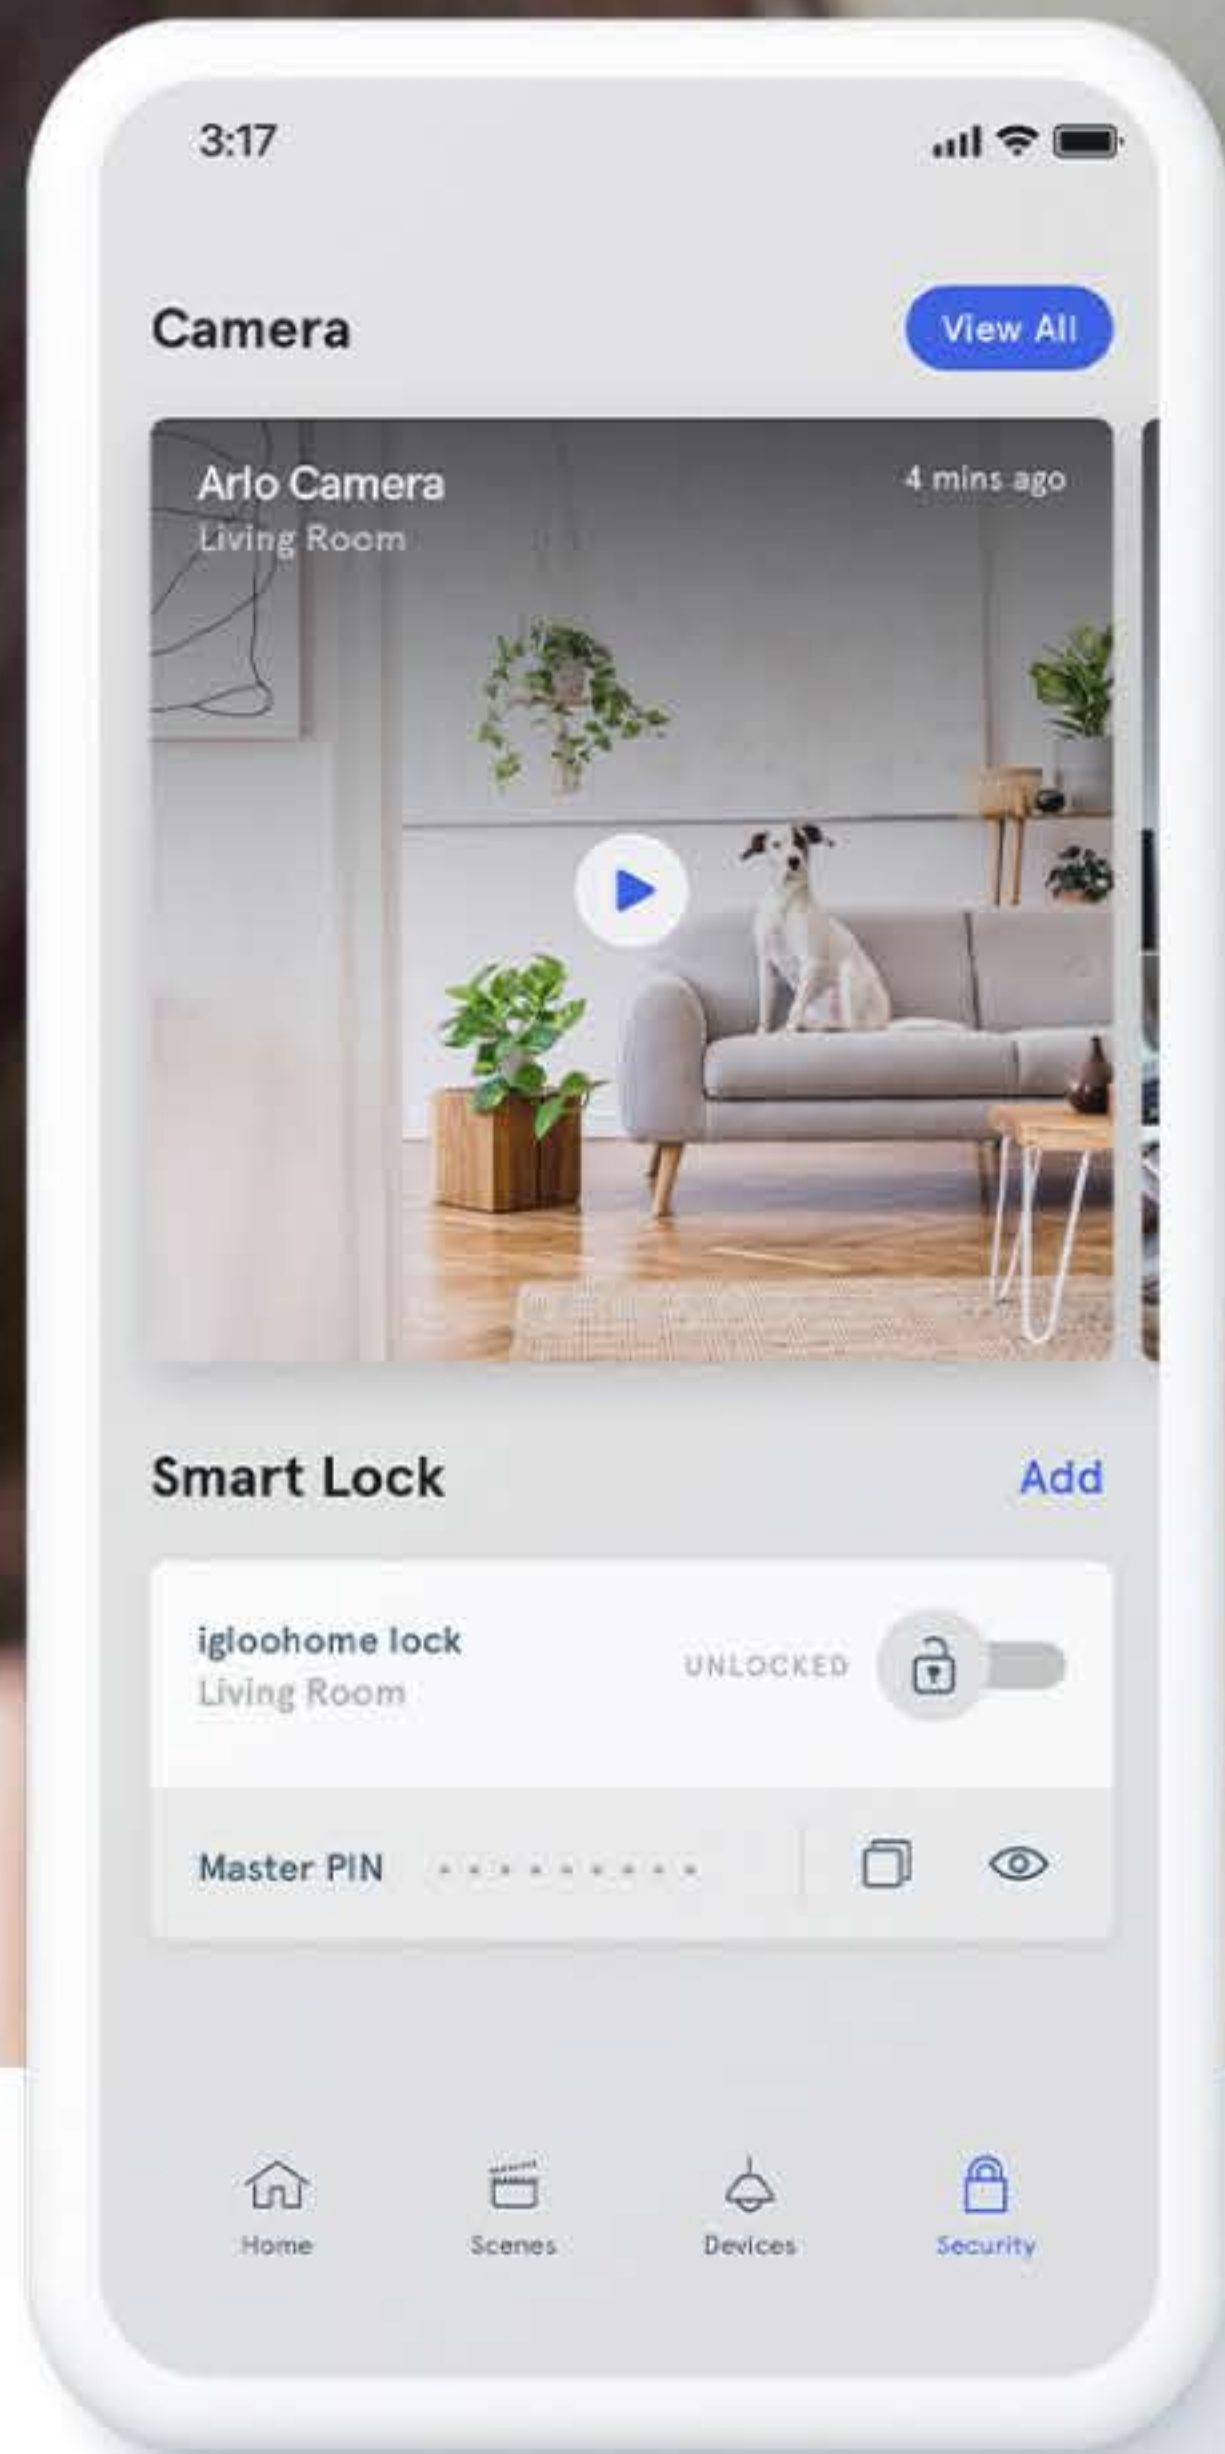

Unlock with a PIN code, a key card, or a Bluetooth key on your smartphone. Different modes of entry are offered for flexibility of access. The physical key is still available as a backup.

Make Home Access Safer And Smarter

If you're an Airbnb host, we can automate check-in and check-out for you. No more lock-outs, and no more endless waiting for the handover of keys.

SAMSUNG igloohome

The Convenience of Keyless Access

No more hassle of locating forgotten keys and replacing missing ones.
No more frustration of accidental lock-outs. No more fumbling for keys.

Your World, Just A Tap Away

Stay in total control all the time. Whether you're using a smartphone, a tablet, or a computer, a click or two is all you'll ever need to check in

Peace Of Mind. Anytime. Anywhere.

4K HDR quality gives you videos with sharper details so you can see your home and everyone around it in more brilliant detail, day or night. No matter where you are.

Integrated Spotlight
Light up the night and ward off unwelcome guests