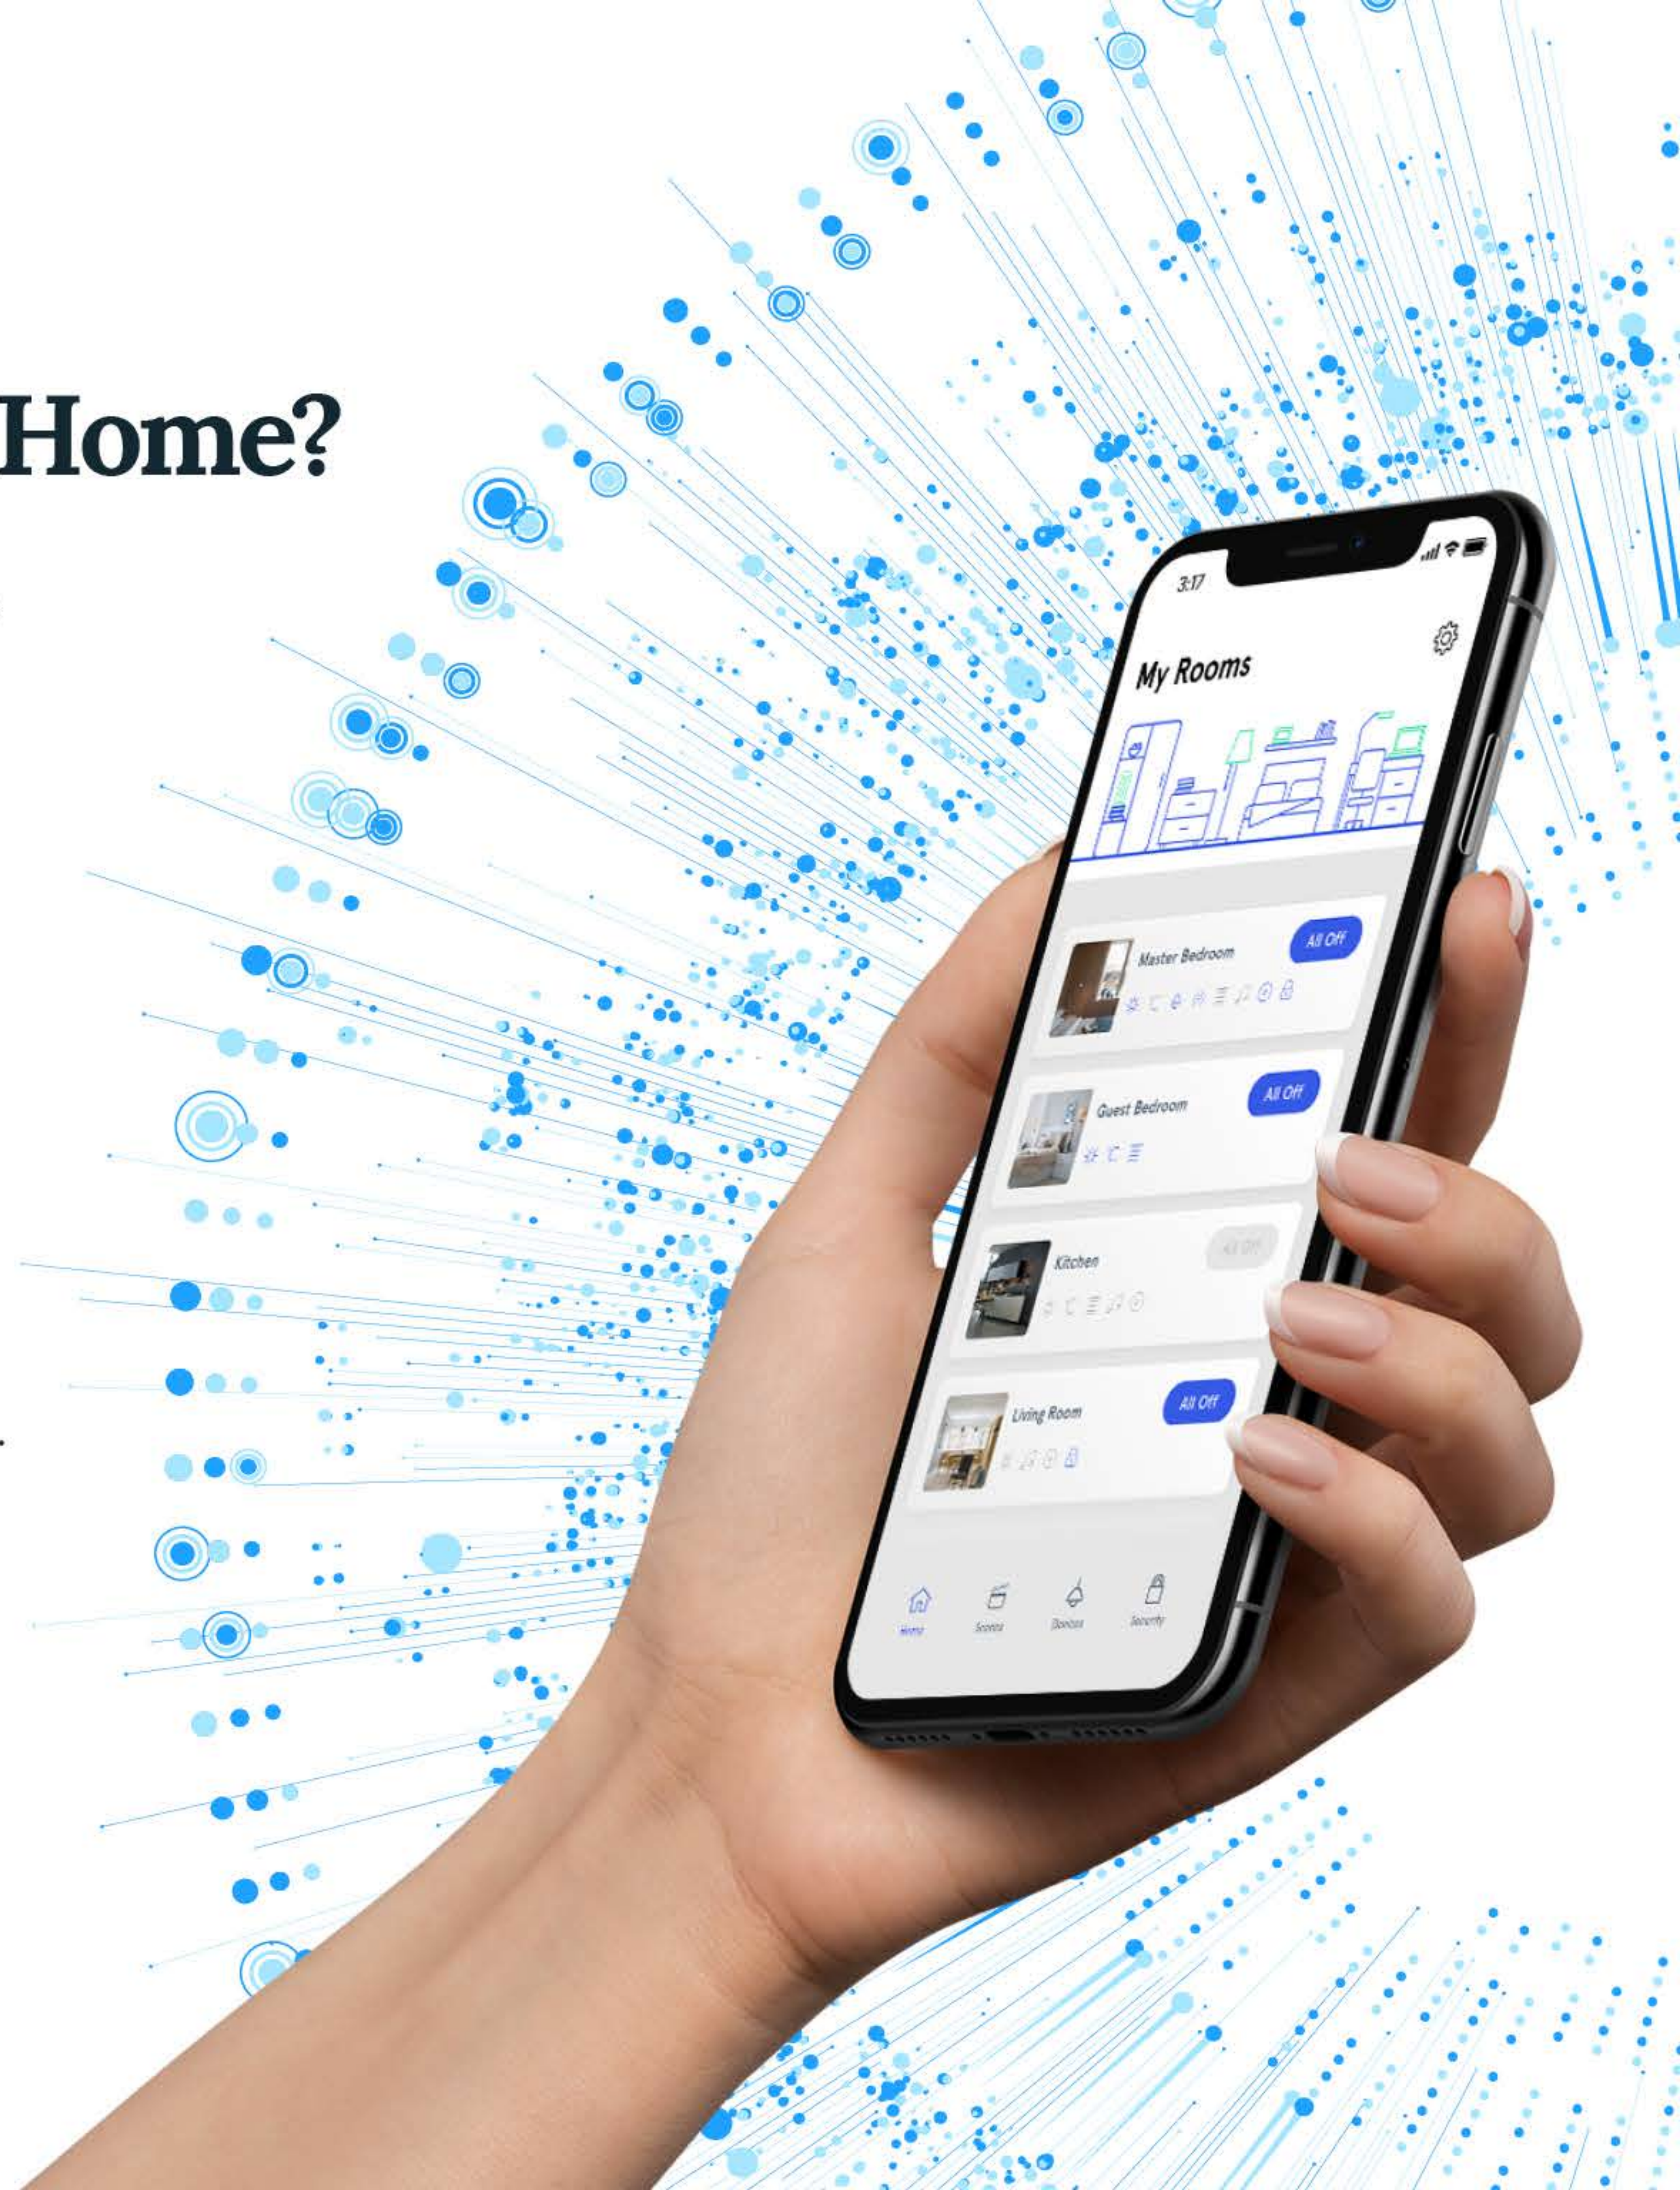

Ready For A Smarter Home?

Imagine a home that learns to serve you better, responds to your needs, and helps create the perfect environment. We hold your hand throughout the entire journey, from consultation to installation, and beyond.

Our smart home experts conduct an on-site visit and we'll suggest the best smart products for the home.

We'll send our experts to install the smart home and a whole lot more.

We configure the entire smart home by adding devices and creating rooms and users.

After the hand-off, it's not goodbye, we provide in-home support for 24 months.

We work with over
200+ smart devices!