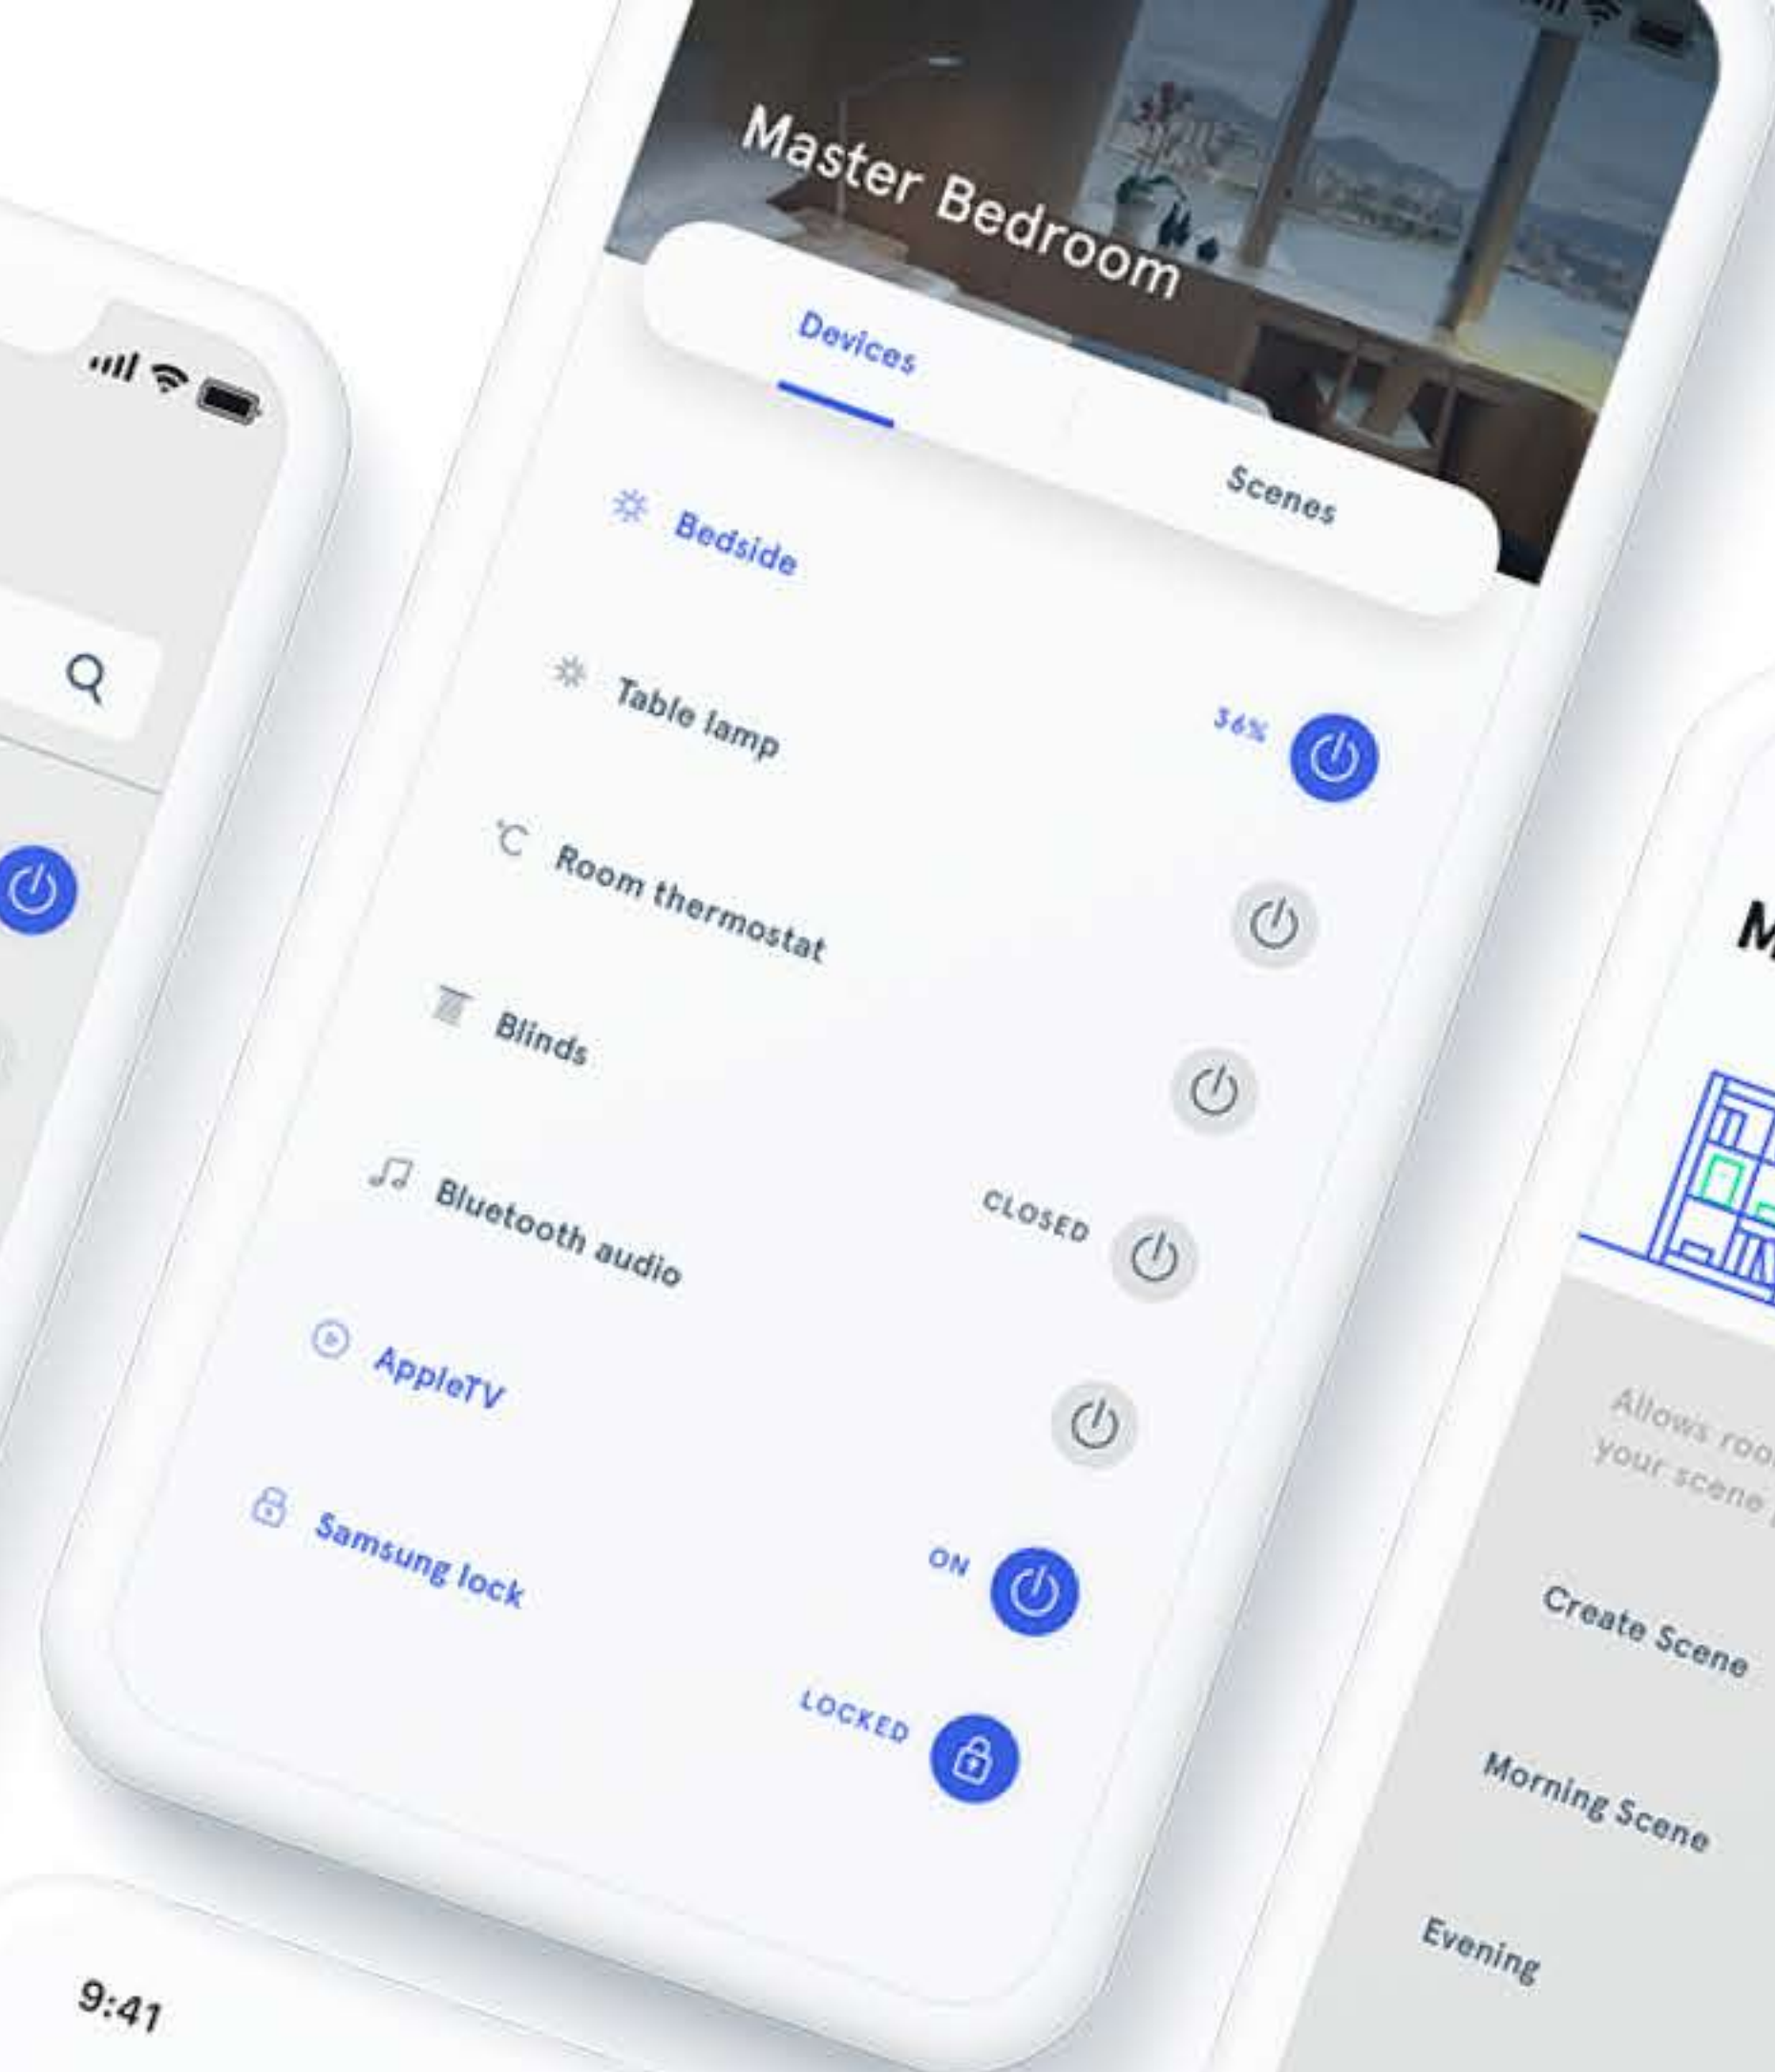

Our App Gives You Complete Control From Anywhere

HOMI transforms your home into the smart home of the future by connecting all the essentials through an array of in-house and partnered devices.

Your End-To-End Smart Home Solution

Researched and developed in Hong Kong and have serviced over **100+ homes**

Compatible with **200+ smart devices**

Easy to install **customizable smart light switch**

- Silver
- Champagne
- White

Control home devices with **Motion Sensor**

Single app for all smart home devices

Your SmartHome Needs a Brain

The HOMI Kranium is a connected smart hub that allows you to control all the essential features of your home. Acting as the brain of the SmartHome, the Kranium can connect up to 200 devices wirelessly on the ZigBee Mesh Network. It's easy to setup so that it can be controlled from anywhere with your smartphone or through voice.