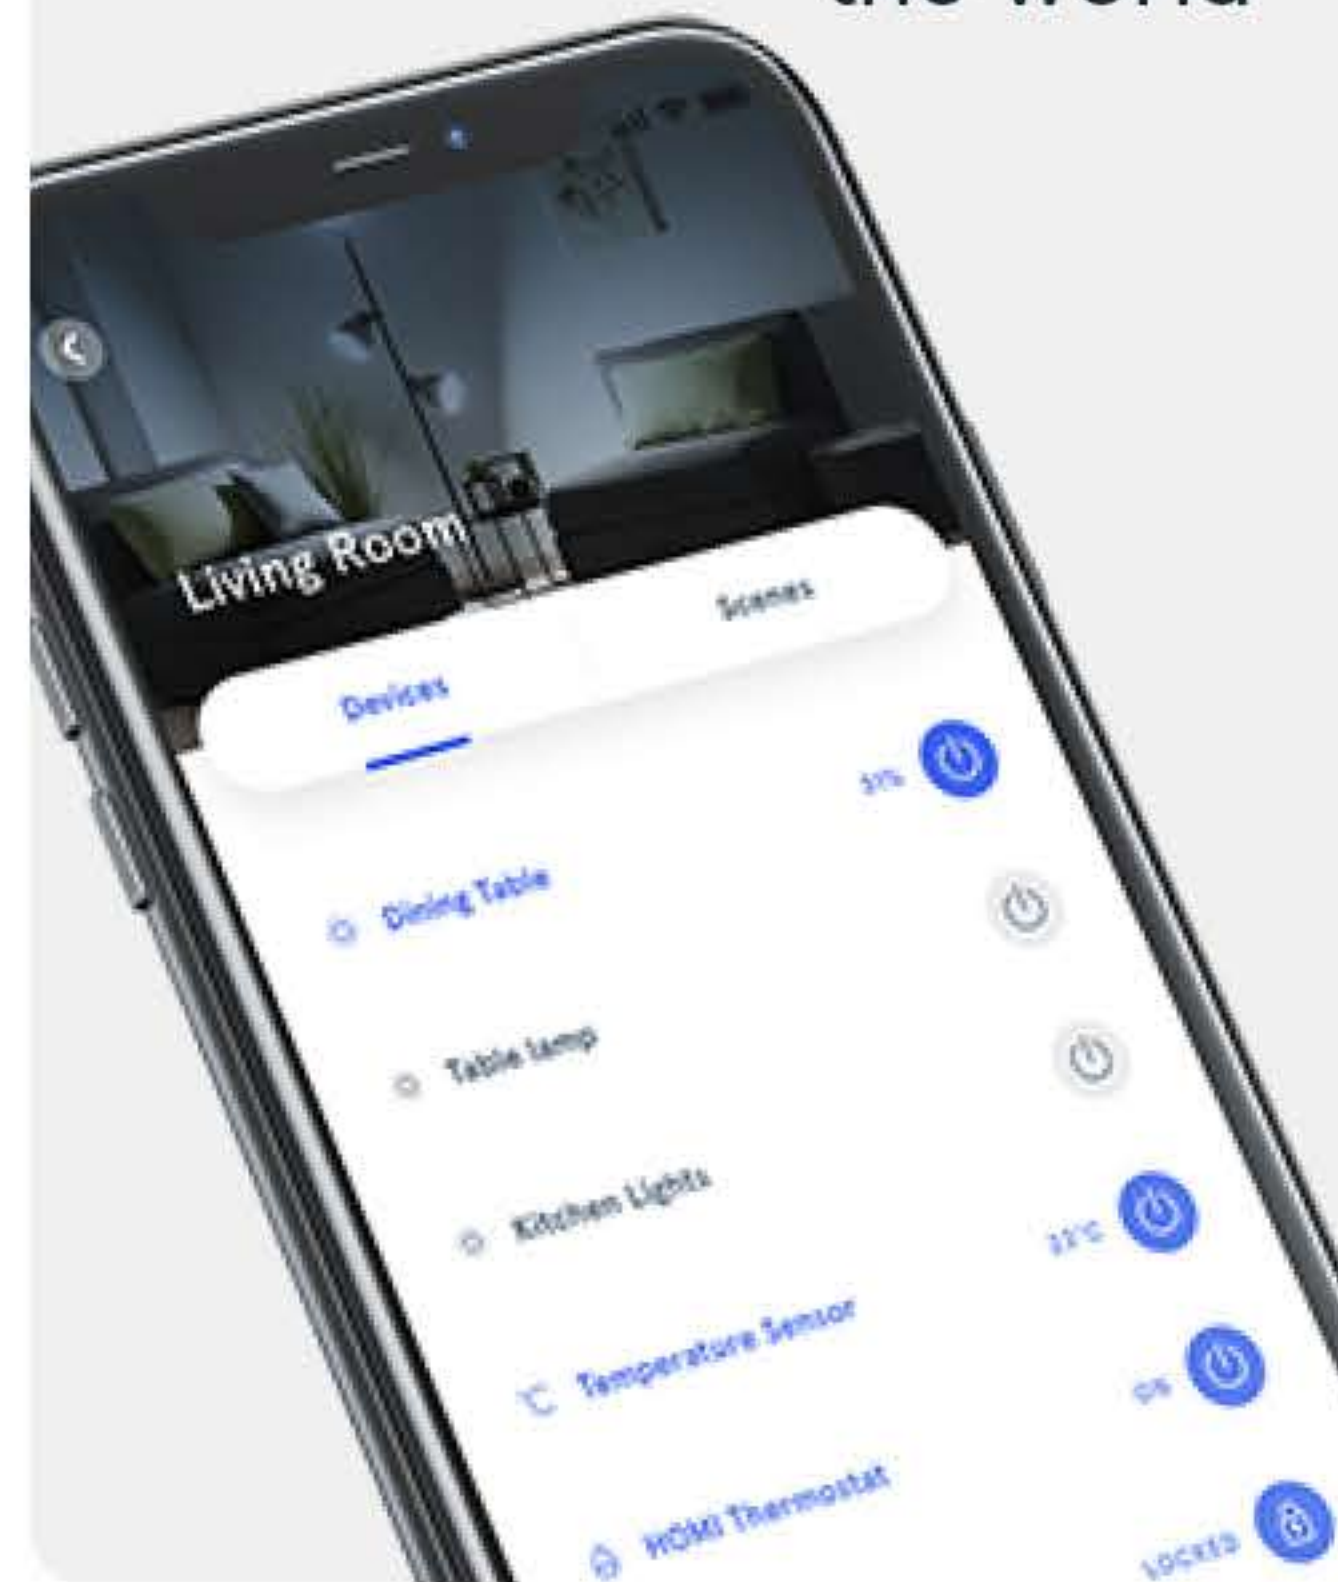

Researched and developed in Hong Kong and have serviced over **100+ homes**

Compatible with **200+ smart devices**

Easy to install **customizable smart light switch**

- Silver
- Champagne
- White

Control home devices with **Motion Sensor**

220V

Supports voltages in Hong Kong

Control your lights from anywhere in the world

Control your smart devices with your voice

Works with any **air conditioner** with a remote control

2.7cm x 5.5cm

Air purification for improved air quality

Single app for all smart home devices

Your SmartHome Needs a Brain

The HOMI Kranium is a connected smart hub that allows you to control all the essential features of your home. Acting as the brain of the SmartHome, the Kranium can connect up to 200 devices wirelessly on the ZigBee Mesh Network. It's easy to setup so that it can be controlled from anywhere with your smartphone or through voice.