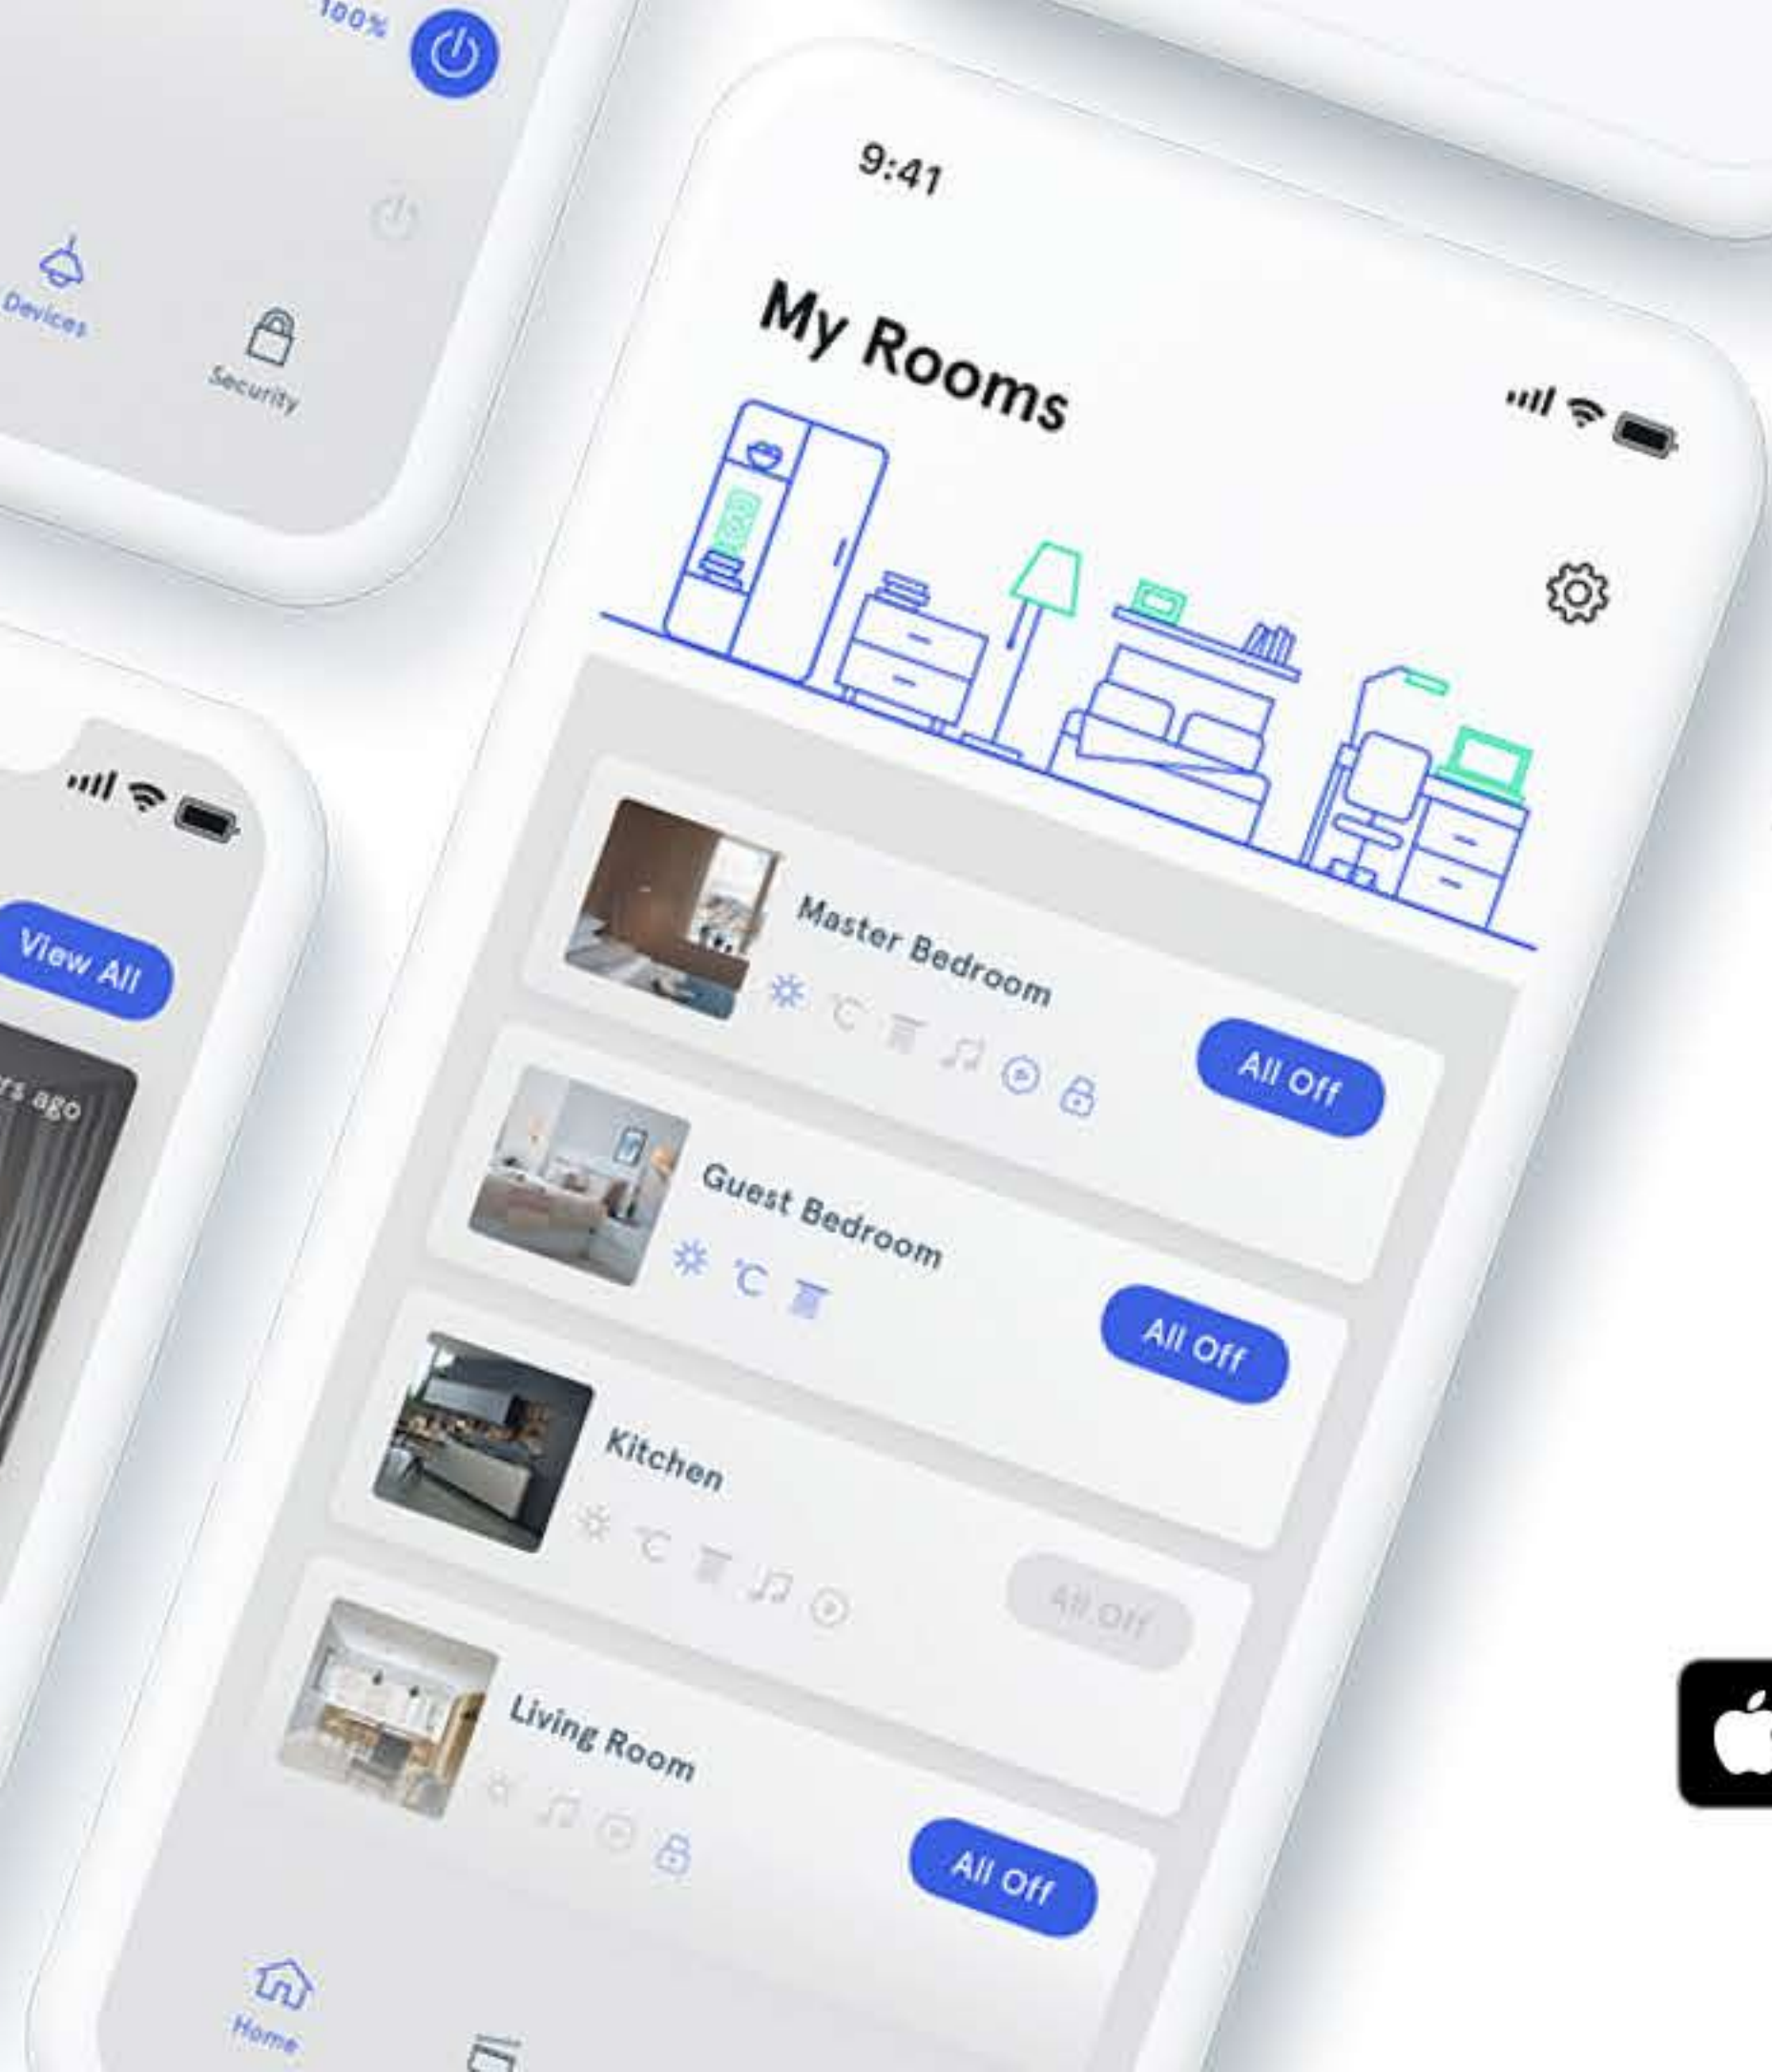

Our App Gives You Complete Control From Anywhere

HOMI transforms your home into the smart home of the future by connecting all the essentials through an array of in-house and partnered devices.

Your End-To-End Smart Home Solution

Single app for all smart home devices

Your SmartHome Needs a Brain

The HOMI Kranium is a connected smart hub that allows you to control all the essential features of your home. Acting as the brain of the SmartHome, the Kranium can connect up to 200 devices wirelessly on the ZigBee Mesh Network. It's easy to setup so that it can be controlled from anywhere with your smartphone or through voice.