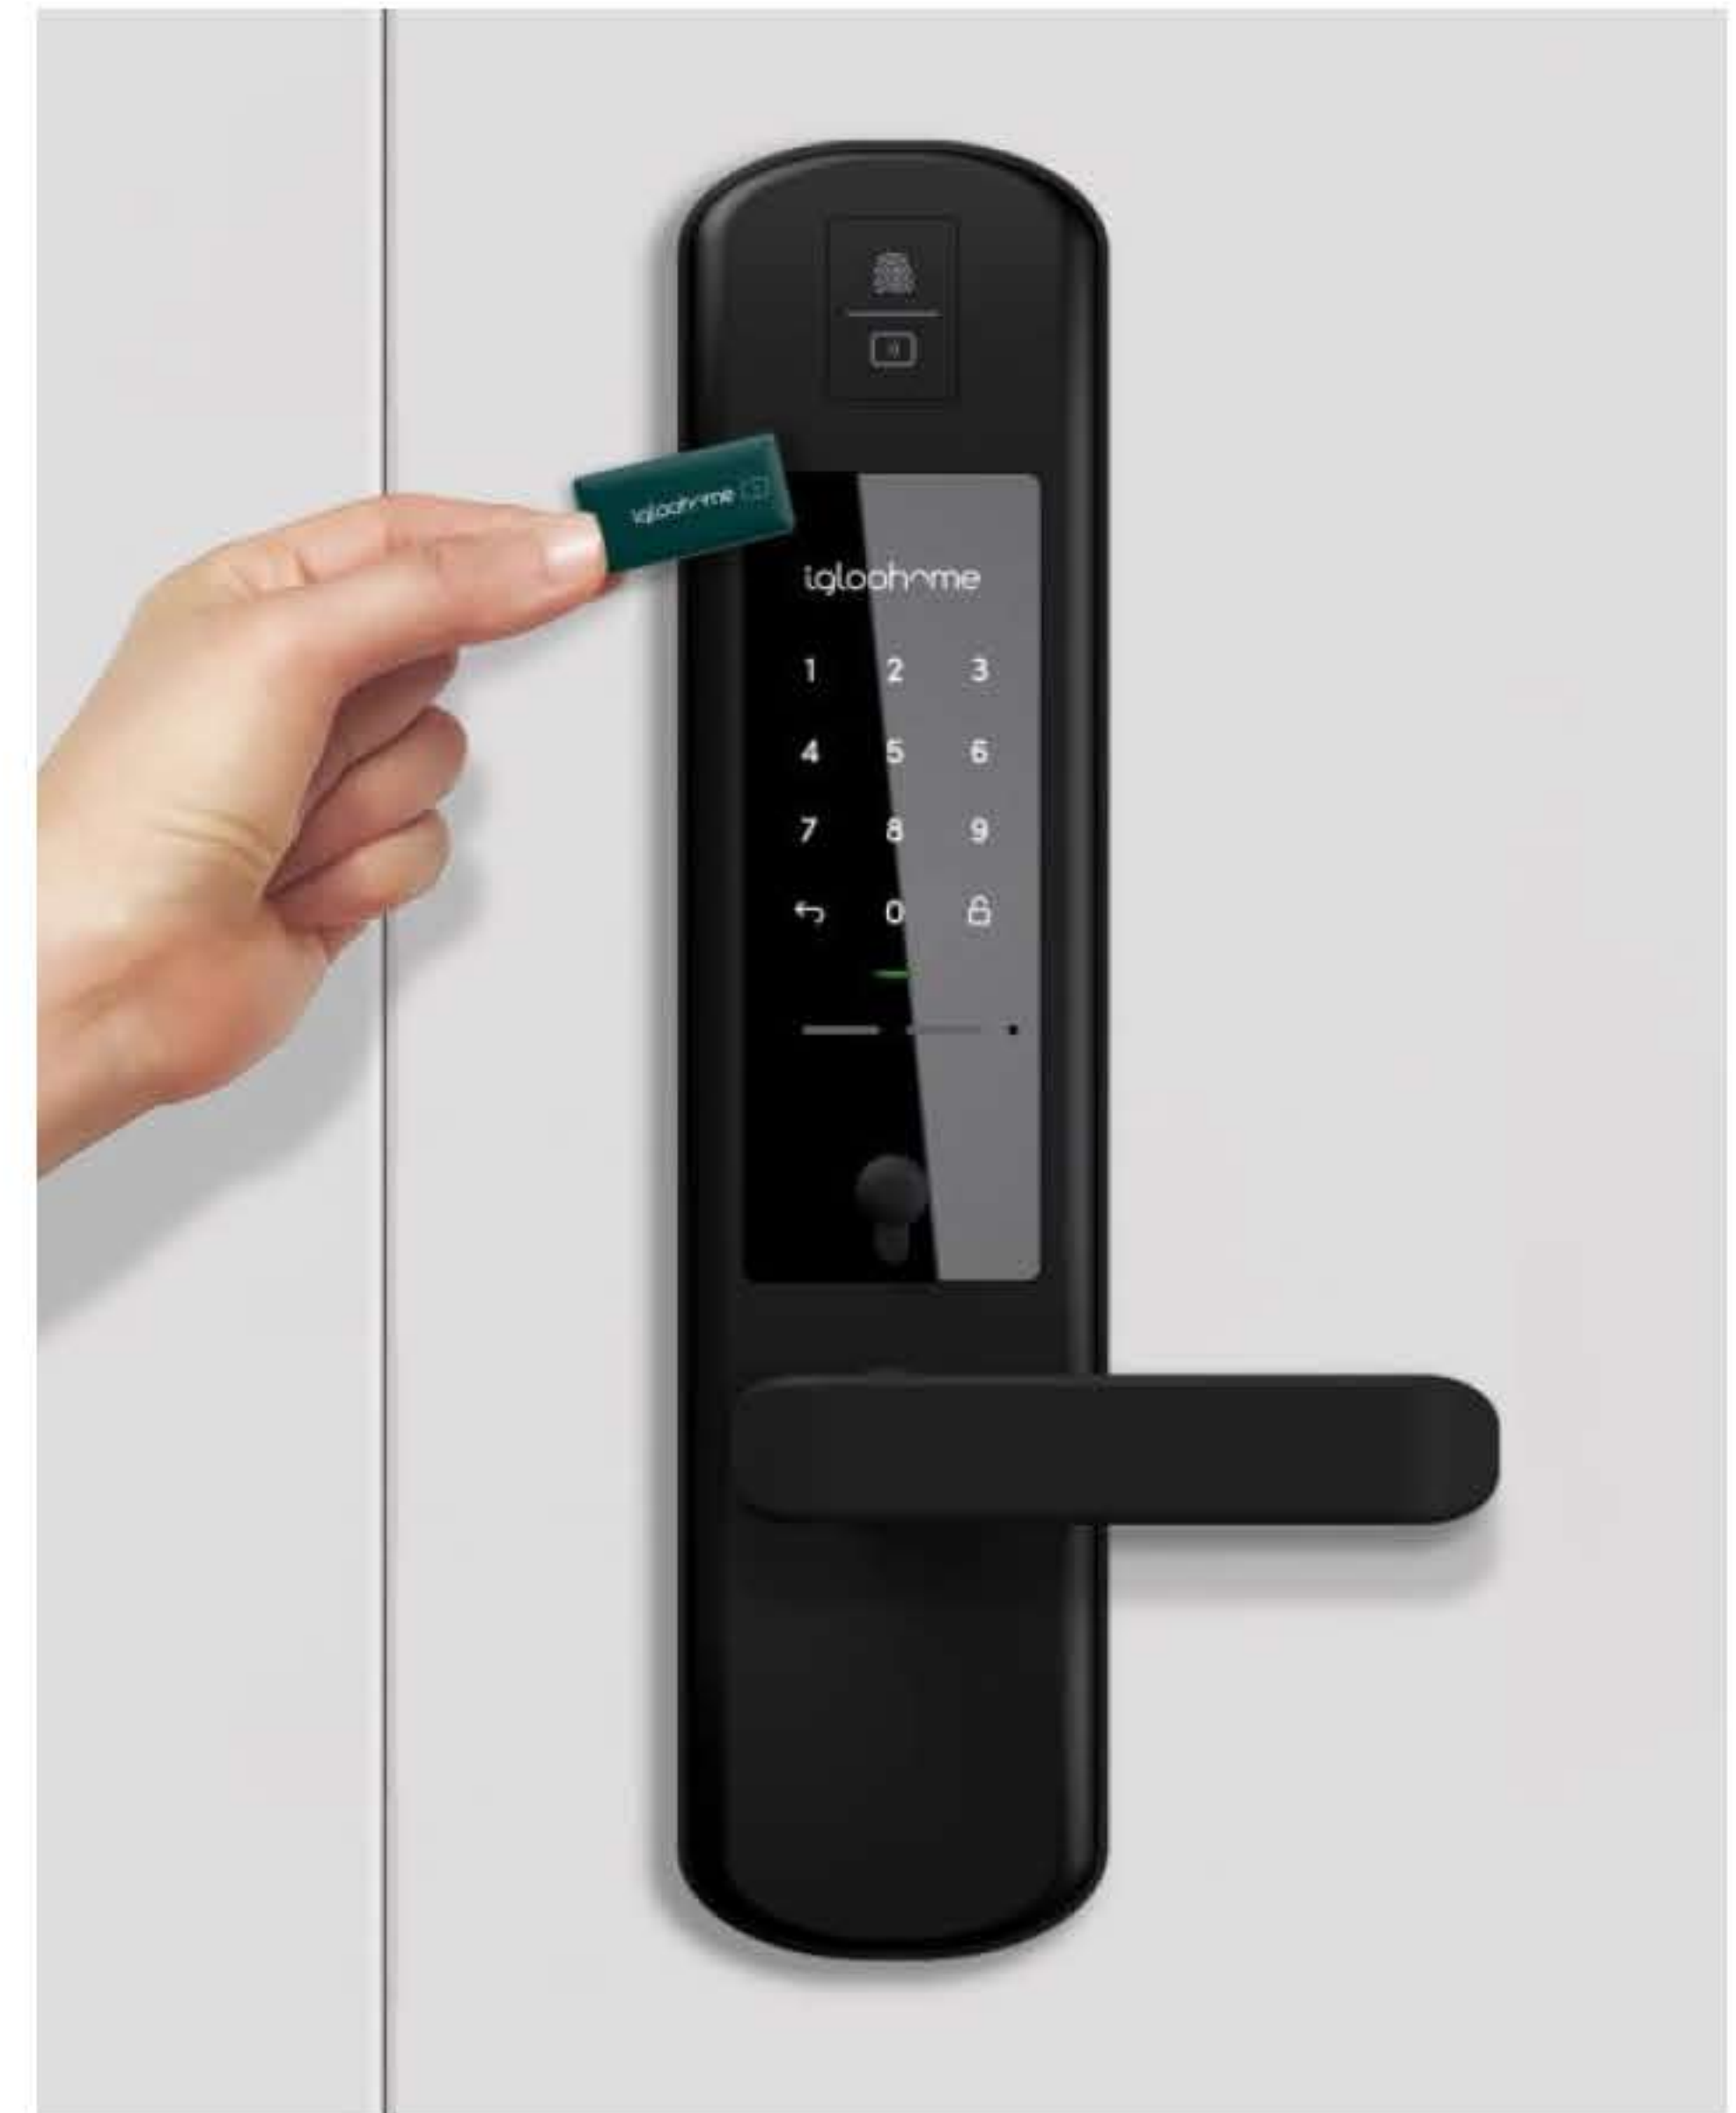

The Convenience of Keyless Access

No more hassle of locating forgotten keys and replacing missing ones.
No more frustration of accidental lock-outs. No more fumbling for keys.