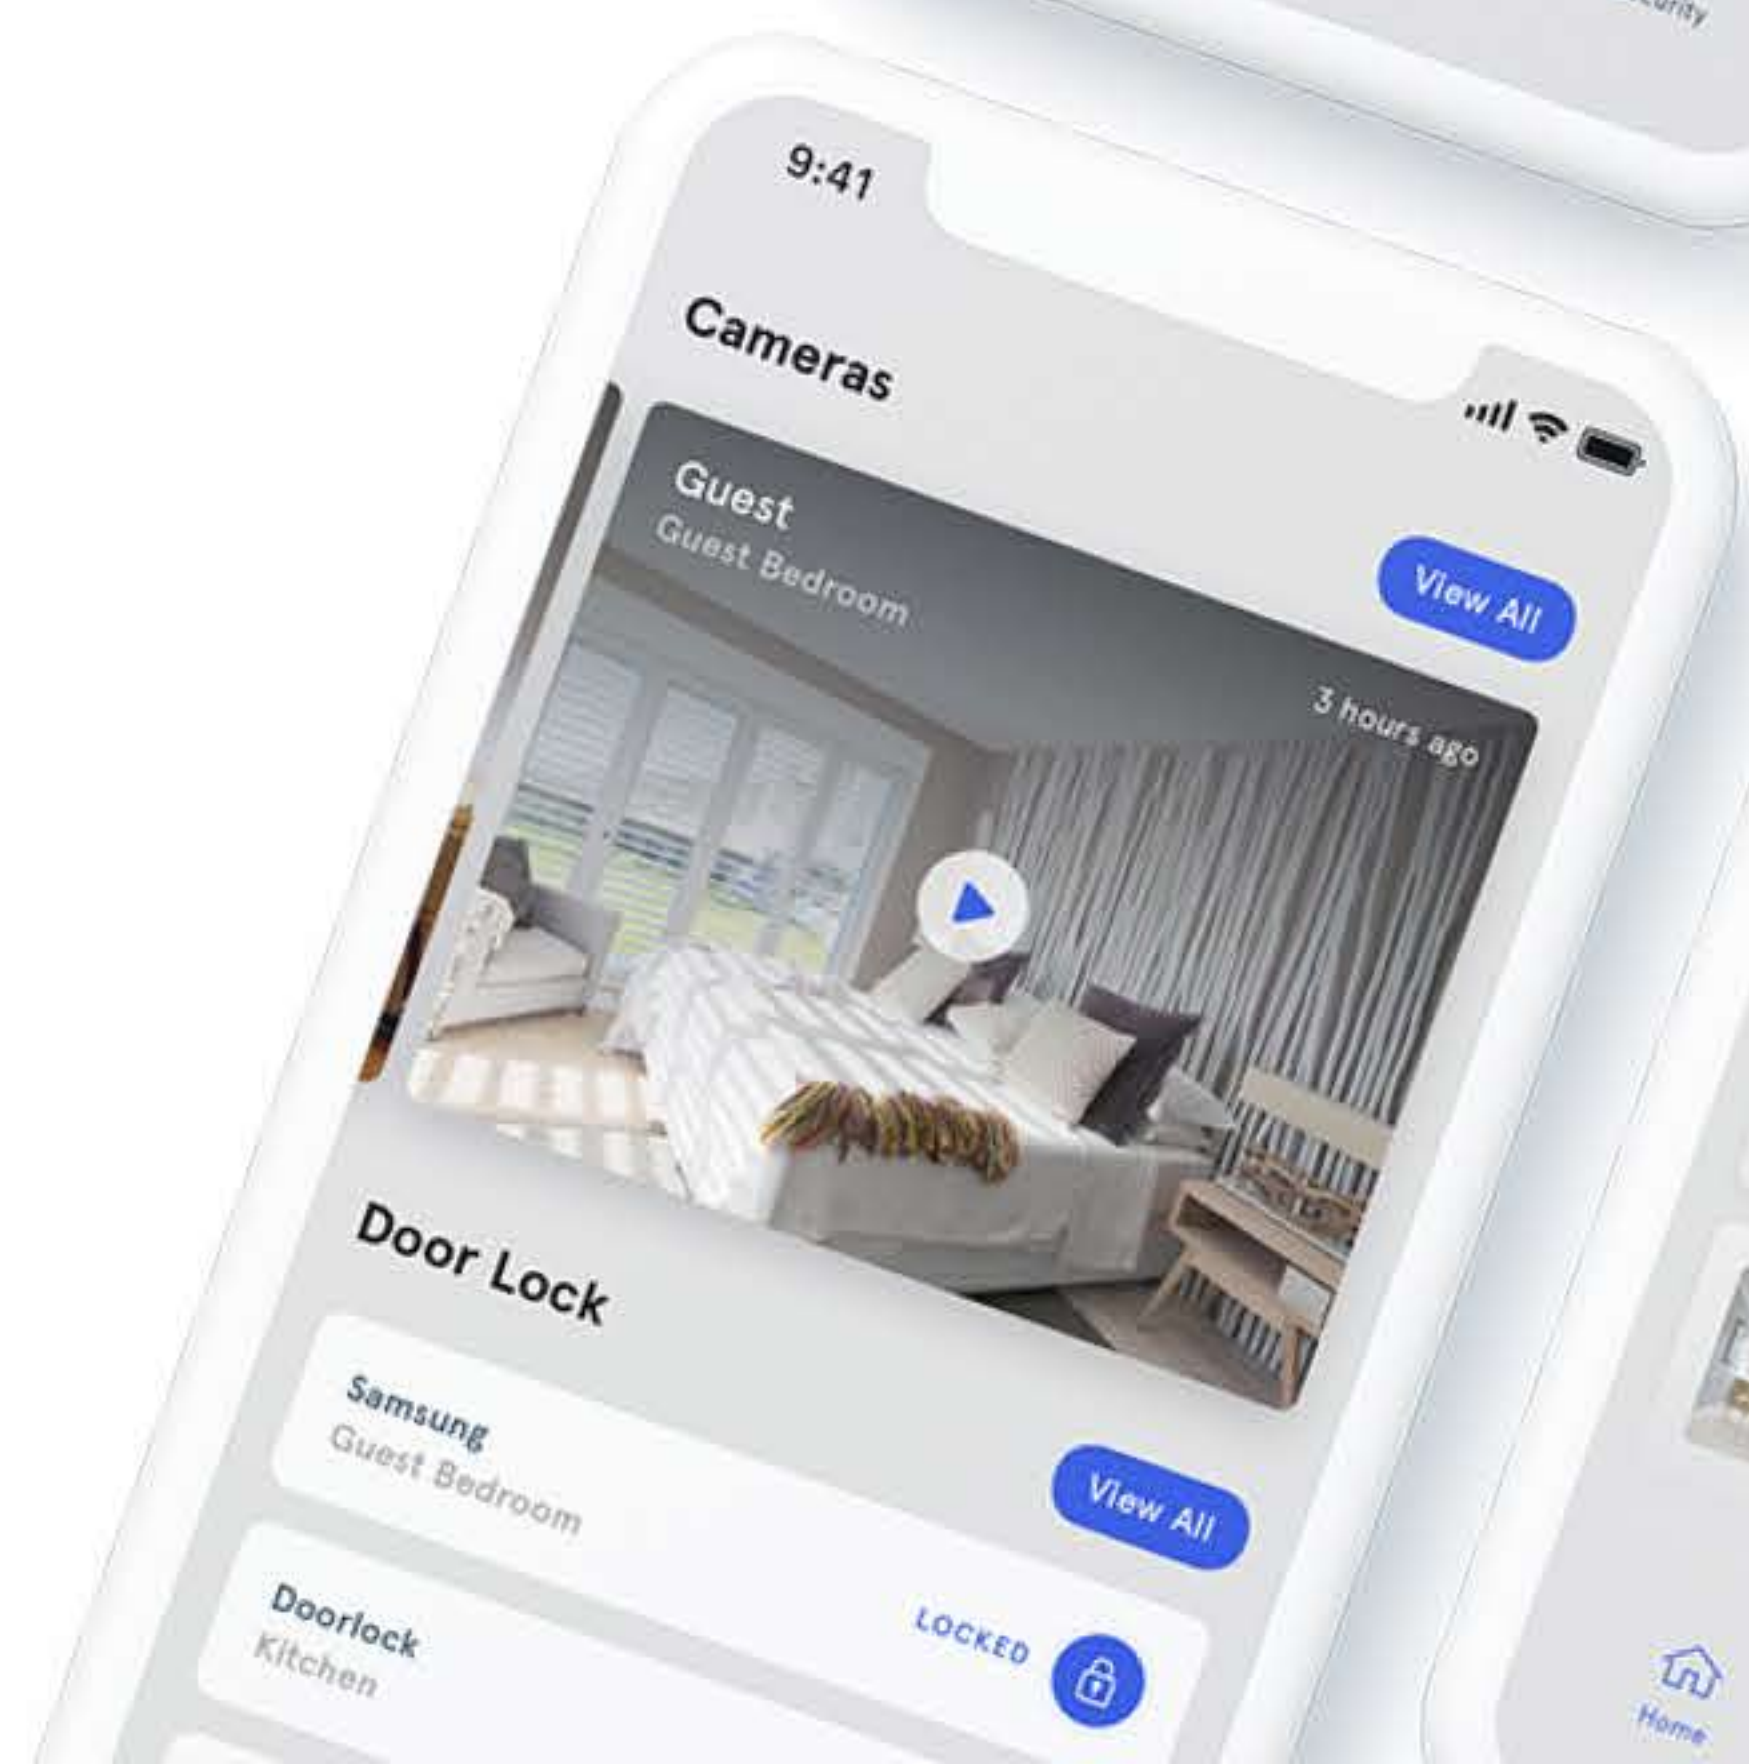

Our App Gives You Complete Control From Anywhere

HOMI transforms your home into the smart home of the future by connecting all the essentials through an array of in-house and partnered devices.

Your End-To-End Smart Home Solution

Researched and developed in Hong Kong and have serviced over **100+ homes**

Compatible with **200+ smart devices**

Easy to install **customizable smart light switch**

- Silver
- Champagne
- White

Control home devices with **Motion Sensor**

Single app for all smart home devices

Your SmartHome Needs a Brain

The HOMI Kranium is a connected smart hub that allows you to control all the essential features of your home. Acting as the brain of the SmartHome, the Kranium can connect up to 200 devices wirelessly on the ZigBee Mesh Network. It's easy to setup so that it can be controlled from anywhere with your smartphone or through voice.