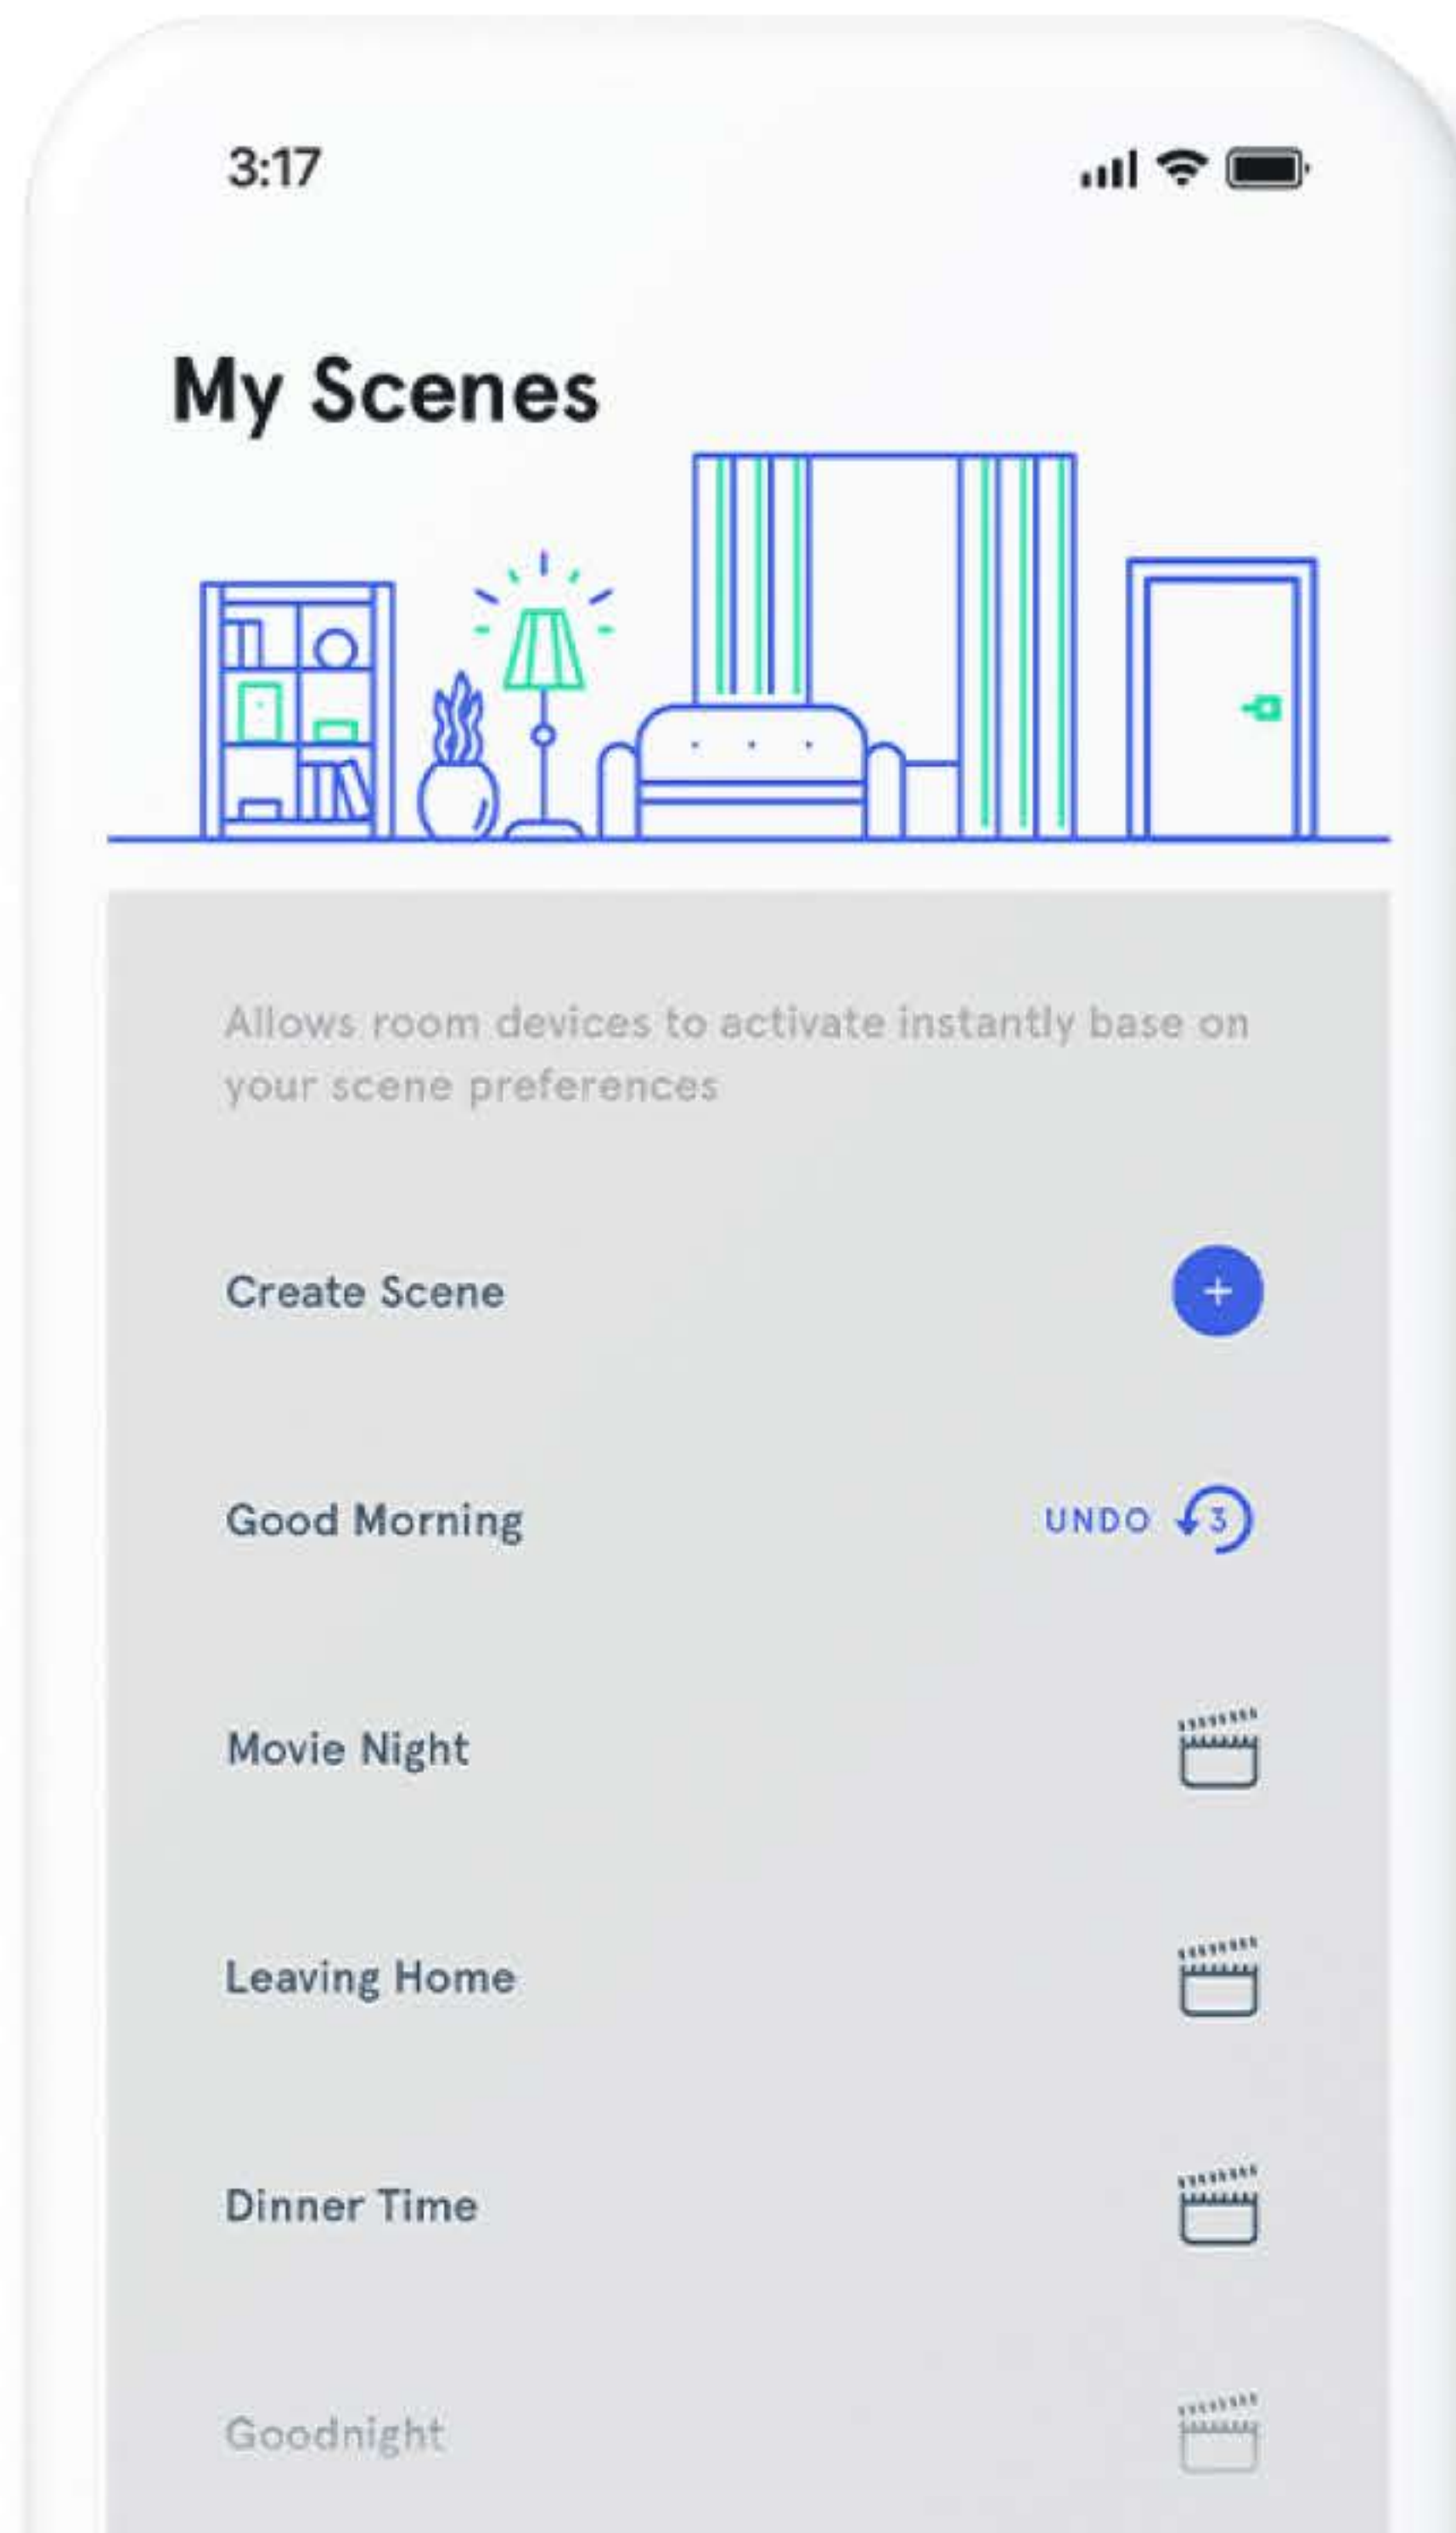

Compatible With 200+
Smart Devices And Services

Let Scenes Control Do The Work

Set the perfect mood with home scene

Easy setup with one-touch scene activation

Allows multi-device scene scheduling

Smart Lighting Made Easy

Instead of replacing each light bulb, all you need to do is just replace your traditional light switches with our designer smart switches. Supports non-dimmable and dimmable lighting.

Customize Your Home