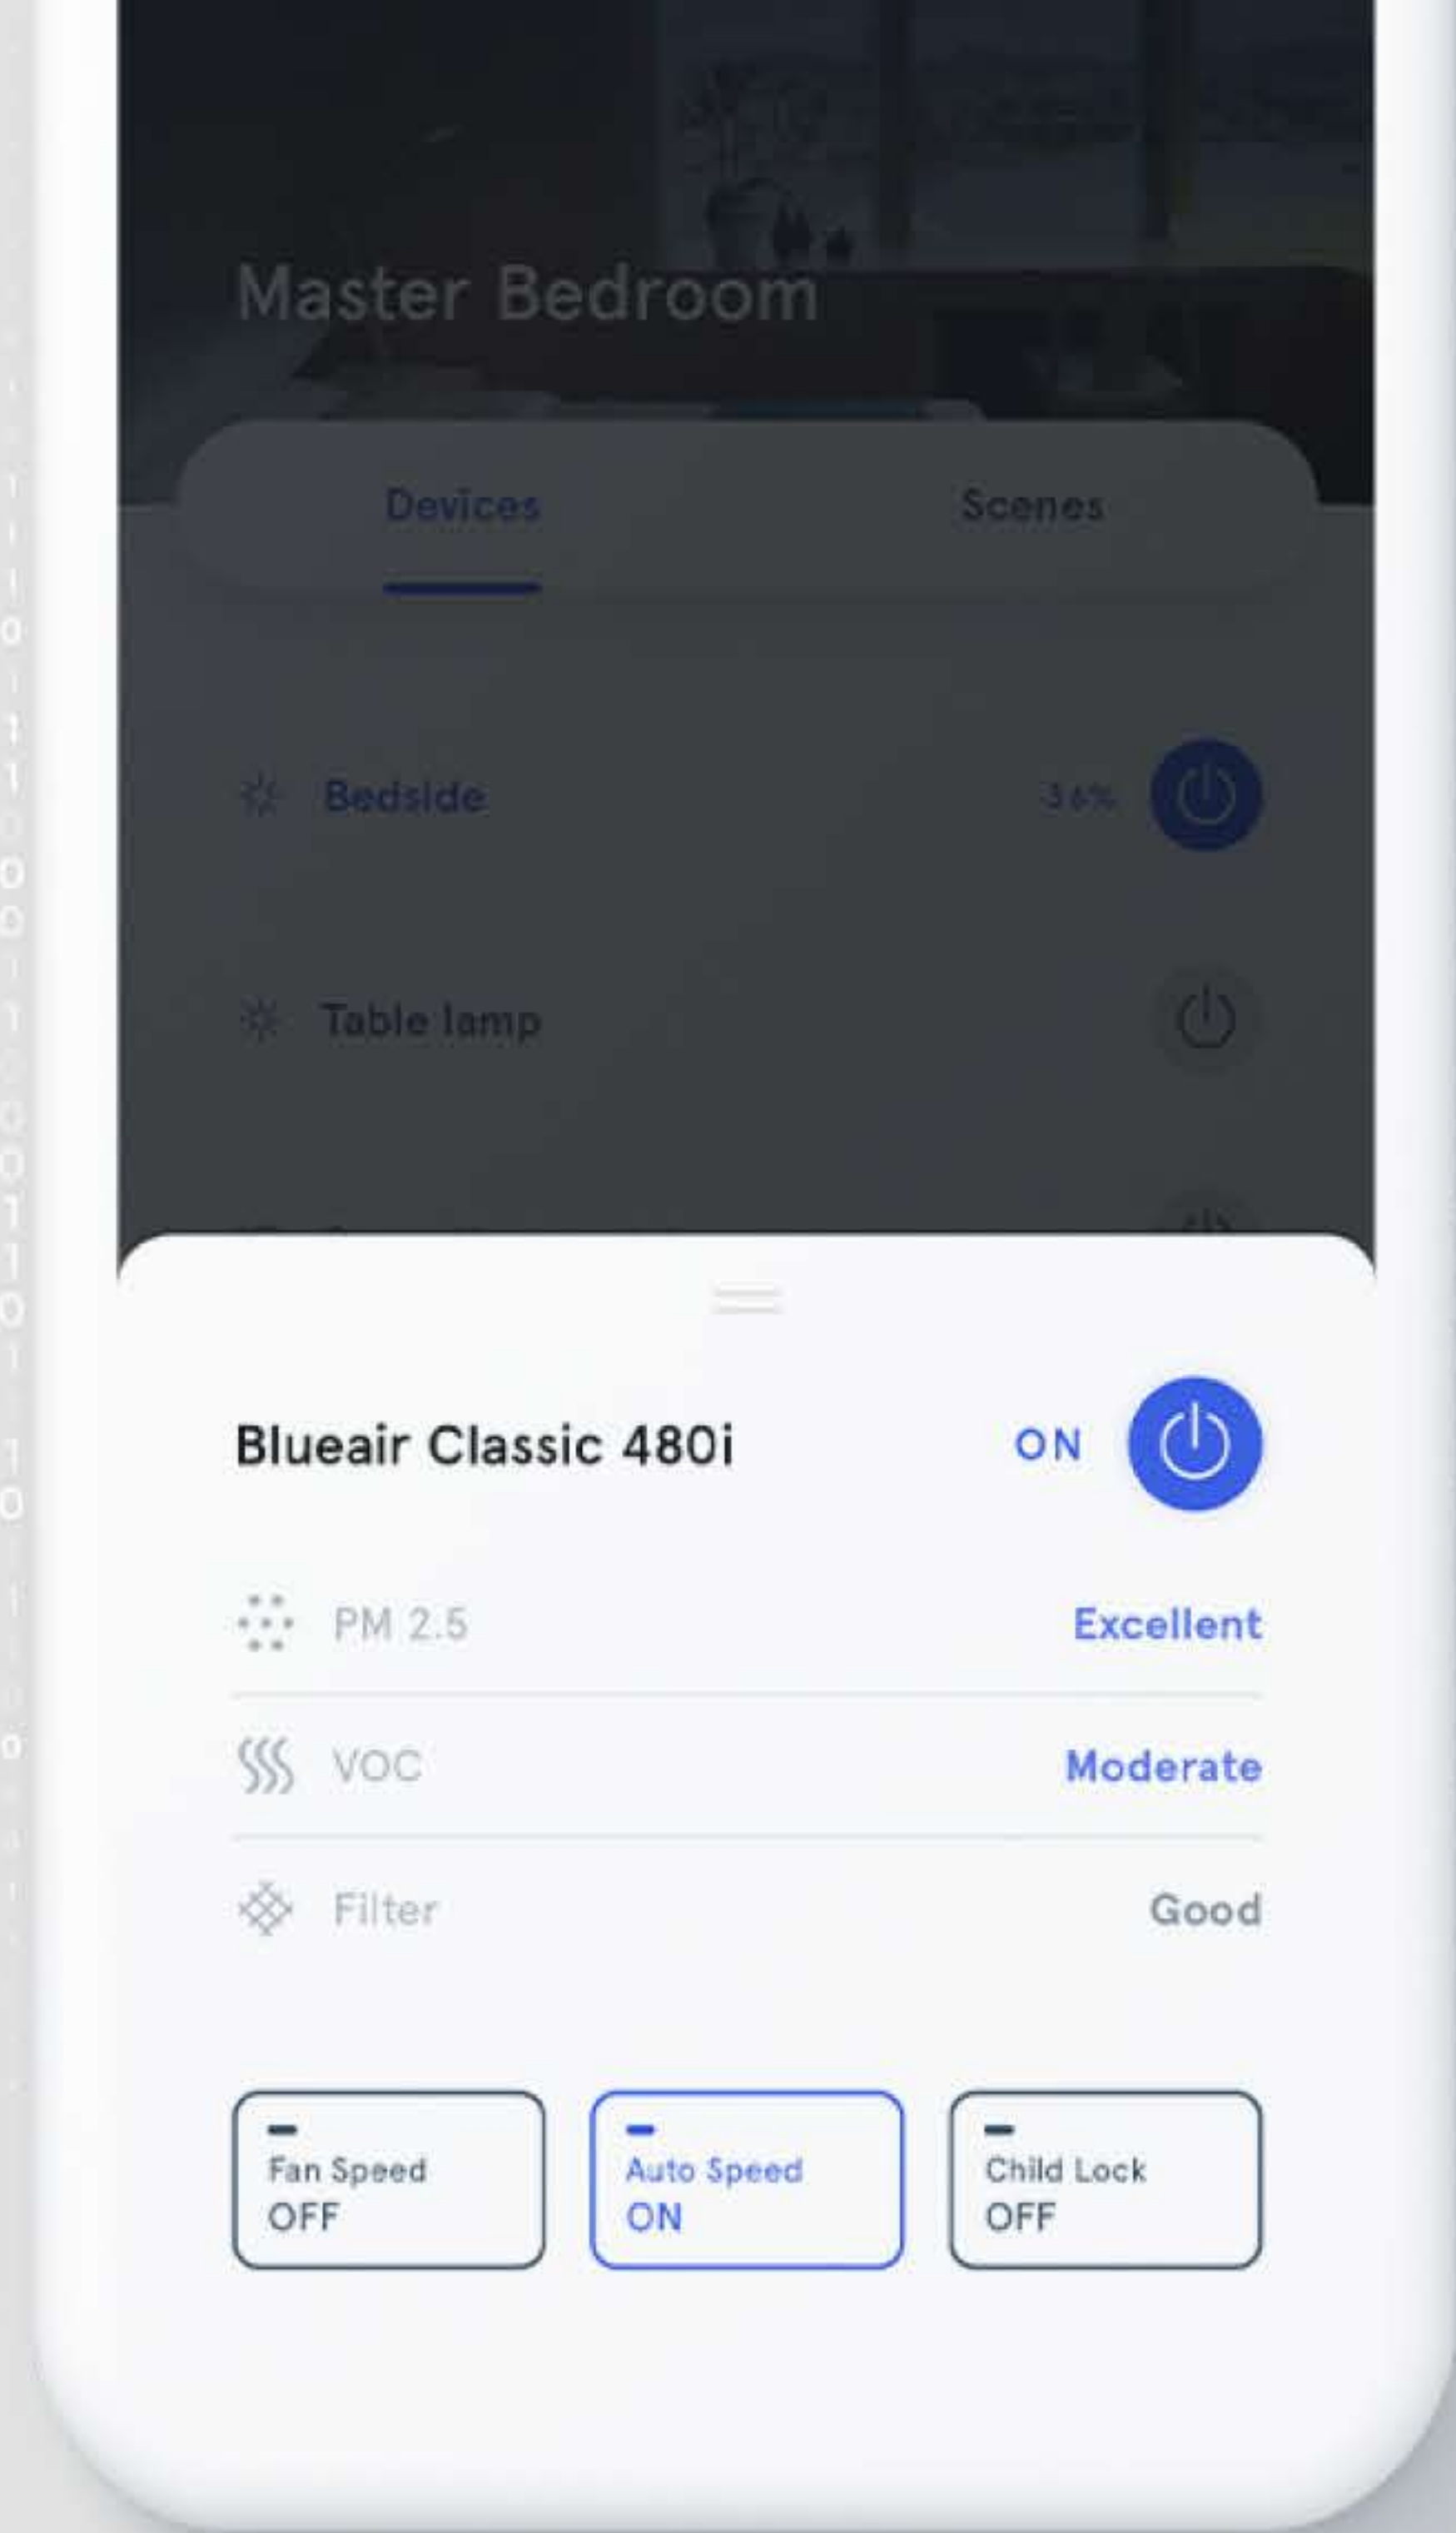

Air Purification For Improved Air Quality & Wellness

HOMI's Air Purification system helps improve air-quality by removing allergens, toxins, pathogens, pollens, and other pollutants from the air.

Electrostatic charge and filtration technology

Removes particles as small as 0.1 Micron in air

Eliminates viruses and bacteria