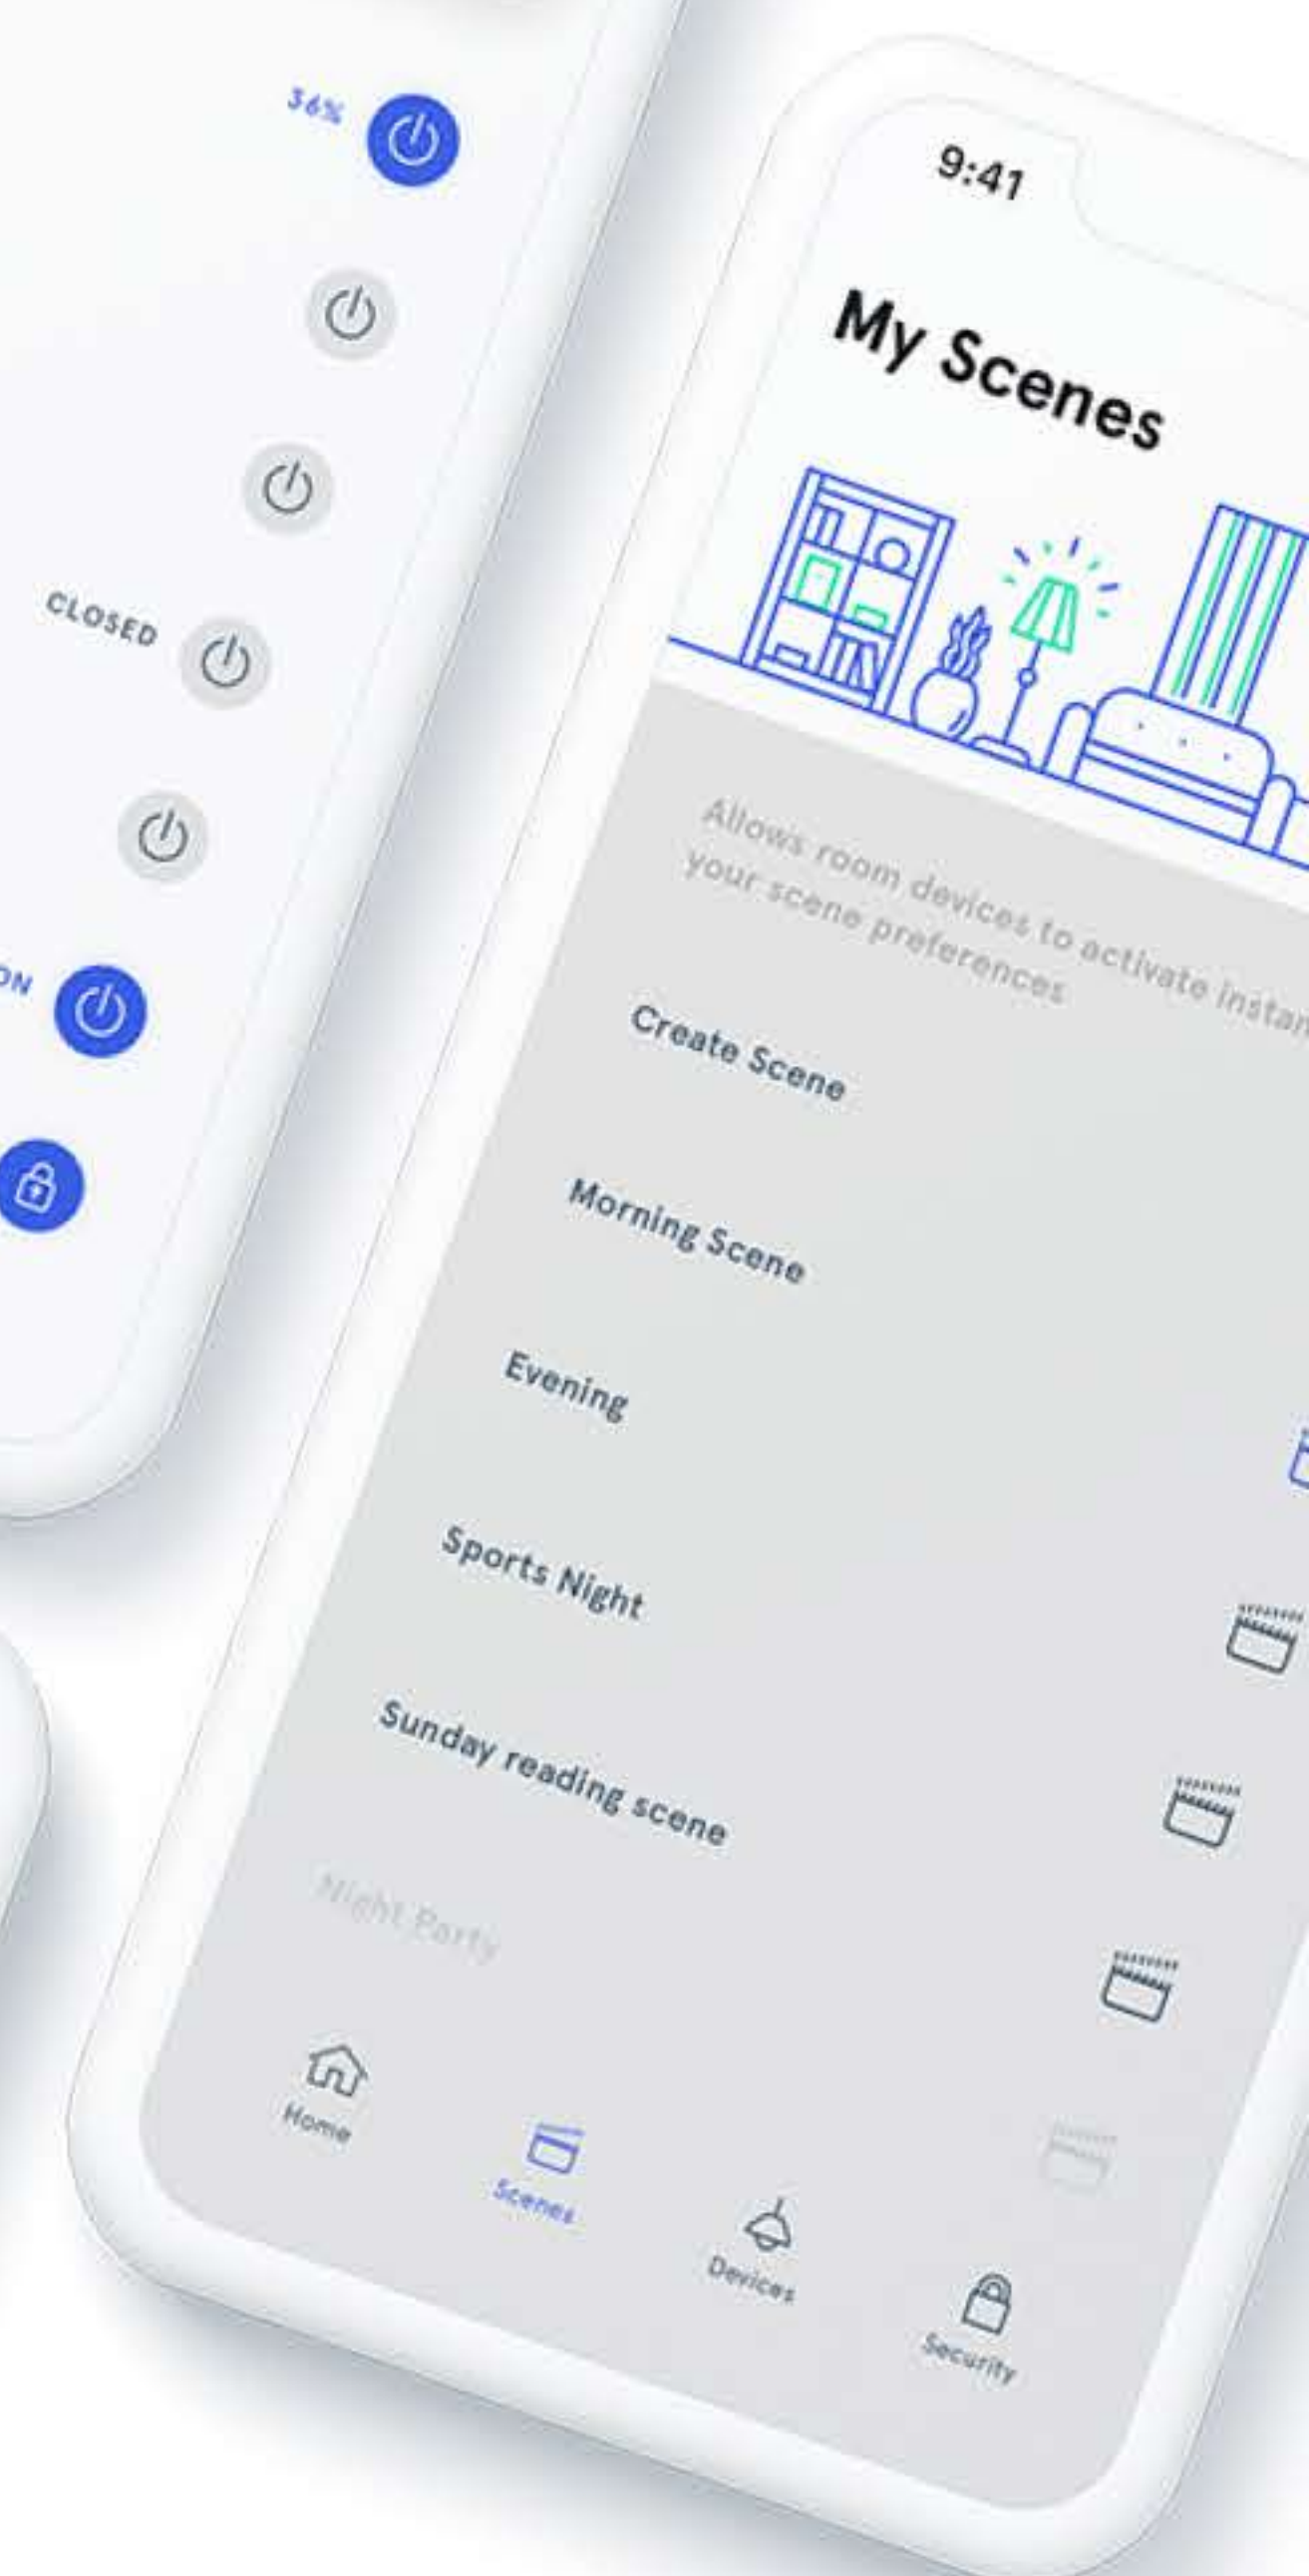

Our App Gives You Complete Control From Anywhere

HOMI transforms your home into the smart home of the future by connecting all the essentials through an array of in-house and partnered devices.