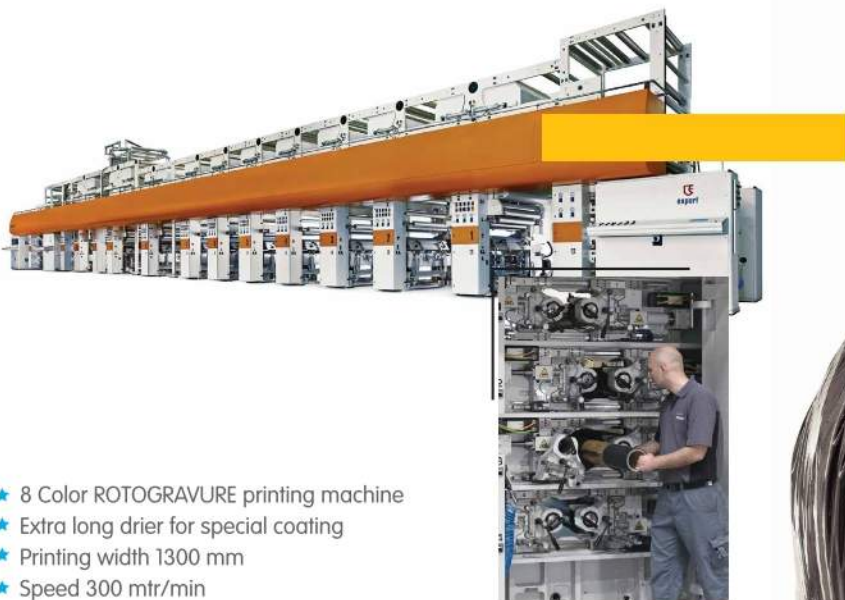

No compromise is made anywhere in the entire conversion process. The raw material is sourced from the internationally reputed suppliers to ensure that the end products are in line with the very best of international standards. The Quality Control Department monitors the tightest of quality parameters, checking the entire process from the inbound arrival of raw materials, through all of the production stages, right until the packaging and final dispatch of the goods.

As one of the largest packaging manufacturers in the Middle East, Hotpack Packaging Industries is unmatched as an internationally certified and professionally managed company in the field of flexible packaging and caters well to the demanding requirement of a wide spectrum of multinational and corporate players in local, regional & overseas markets.

All round excellence is the hallmark which has enabled Hotpack to grow from the strength to strength. It would continue to follow the same path of innovation & progress to deliver complete satisfaction to all its stakeholders.

- ★ 8 Color ROTOGRAVURE printing machine
- ★ Extra long drier for special coating
- ★ Printing width 1300 mm
- ★ Speed 300 mtr/min