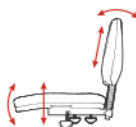

## FEATURES

- A big chair for larger bodies.
- 3 lever ergonomic mechanism. That's more adjustment for more comfort. Levers are 3 aside and close to the seat - ergonomics should be easy.
- 98mm molded high-density seat cushion. Like we said, this is serious comfort.
- Plush high back with specially molded high density foam for intense comfort. You've only got one back and we help you to look after it.
- Premium quality gas springs. No sinking feeling - we guarantee them for life.
- This star base is extra large, strong and tested to 1130kg.
- Large 60mm castors. A big chair needs big wheels.

15  
YEAR  
WARRANTY  
★★★★★

160  
KG  
RATING

10+  
HOUR  
COMFORT

FABRIC  
CHOICE

HAND  
BUILT IN  
NEW  
ZEALAND

Plymouth  
Optional Arms

Plymouth  
Reverse View

### Plymouth

Seat H: 485-615mm  
Seat W: 565mm  
Seat D: 540mm  
Back H: 585mm

### 3 Lever •

Seat height, back height, back angle & seat tilt adjustments.

OFW Office Furniture Warehouse

www.officefurniturewarehouse.co.nz