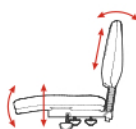

FEATURES

- A big chair for larger bodies.
- Heavy duty 3 lever ergonomic mechanism. That's more adjustment for more comfort. Levers are 3 aside and close to the seat - ergonomics should be easy.
- 98mm molded high-density seat cushion. Like we said, this is serious comfort.
- Plush high back with specially molded high density foam for intense comfort. You've only got one back and we help you to look after it.
- Double plywood included in the seat for additional strength.
- Heavy duty alloy base for extra strength and stability.
- Large 60mm soft wheel castors. A big chair needs big wheels.

15
YEAR
WARRANTY
★★★★★

200
KG
RATING

10+
HOUR
COMFORT

FABRIC
CHOICE

HAND
BUILT IN
NEW
ZEALAND

Plymouth Heavy Duty
Optional Arms

Plymouth Heavy Duty
Reverse View

Plymouth

Seat H: 485-615mm
Seat W: 565mm
Seat D: 540mm
Back H: 585mm

3 Lever •

Seat height, back height, back angle & seat tilt adjustments.

OFW Office Furniture Warehouse

www.officefurniturewarehouse.co.nz