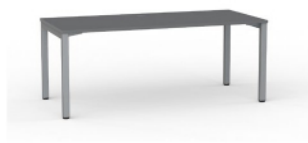

Desk

- NCBD18 - 1800w x 800d x 730h
- NCBD15 - 1500w x 800d x 730h
- NCBD12 - 1200w x 600d x 730h