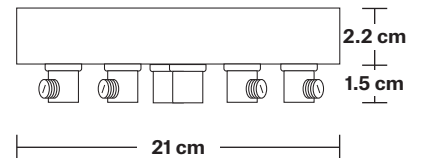

# Sleek Ceiling Rose - 7 Outlet

Product Code: SL-CR70

H: 3.7 cm x W: 21 cm x D: 21 cm

**Bulb required:** Standard screw (E27) fitting, max 40W.

**Weight:** 0.48 kg

## DIMENSIONS

Ceiling rose diameter: 21 cm / 8.2"

Ceiling rose height: 3.7 cm / 1.5"