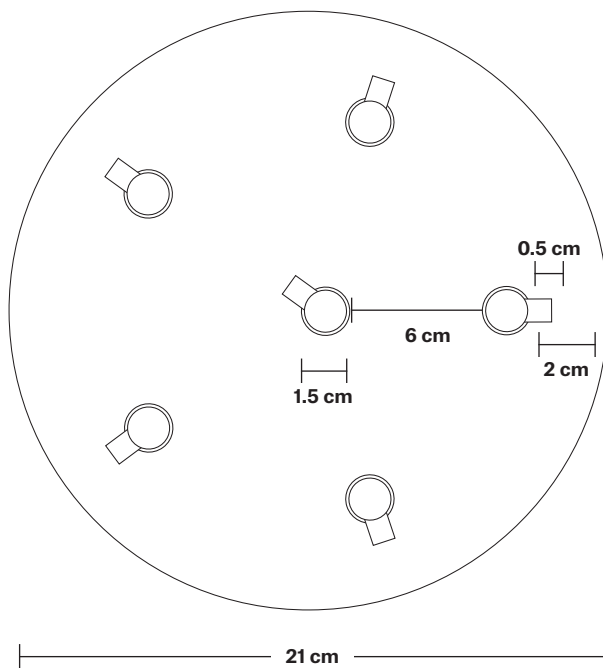

# Sleek Ceiling Rose - 7 Outlet

Product Code: SL-CR70

H: 3.7 cm x W: 21 cm x D: 21 cm

**Bulb required:** Standard screw (E27) fitting, max 40W.

**Weight:** 0.48 kg

## DIMENSIONS

Ceiling rose diameter: 21 cm / 8.2"

Ceiling rose height: 3.7 cm / 1.5"