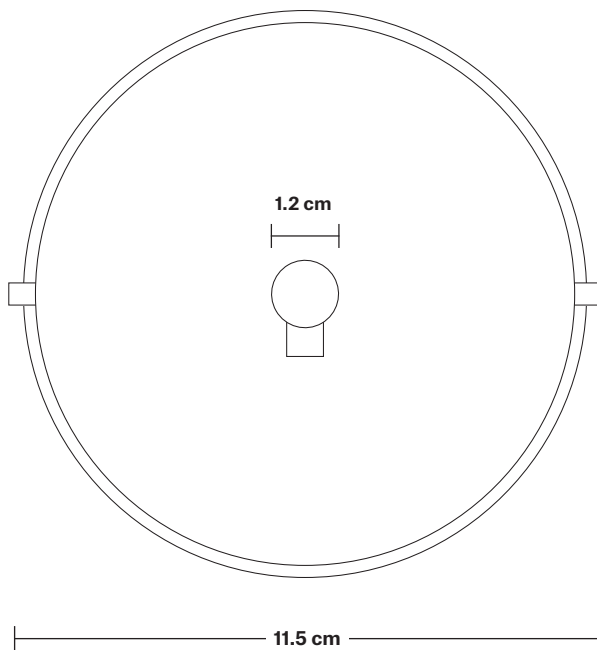

Sleek Ceiling Rose - 1 Outlet

Product Code: SL-CR10

H: 3.5 cm x W: 11.5 cm x D: 11.5 cm

SPECIFICATIONS

We meet all UK and EU lighting and safety regulations.

Our products are hand finished to ensure an authentic vintage look and therefore they may vary slightly from those shown in the images.

Bulb required: Standard screw (E27) fitting, max 40W.

Weight: 0.17 kg

INFORMATION

Finishes: Brass, Pewter and Copper.

Ready to be installed, installation required.

Wall mount screws not included.

DIMENSIONS

Ceiling rose diameter: 11.5 cm / 4.5"

Ceiling rose height: 3.5 cm / 1.4"

INDUSTVILLE