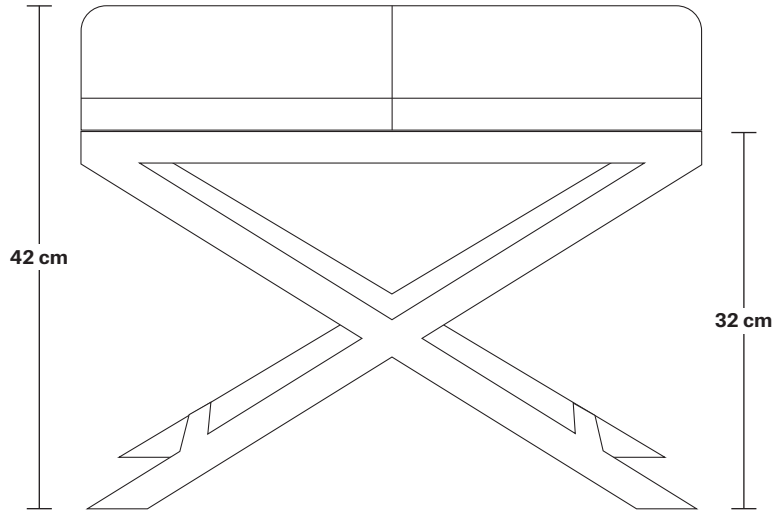

Criss Cross Real Leather & Metal Bench - 17 Inch

Product Code: ST-CRI-L

H: 42 cm x W: 54 cm x D: 42 cm

SPECIFICATIONS

Our products are hand finished to ensure an authentic vintage look and therefore they may vary slightly from those shown in the images.

Legs: 4

Seat: Non-adjustable

Weight: 8 kg

INFORMATION

Seat Material: Leather.

Ready to be installed, installation required.

Frame Material: Iron with a Pewter finish.

DIMENSIONS

Height: 42 cm / 16.5"

Width: 54 cm / 21.3"

Depth: 42 cm / 16.5"