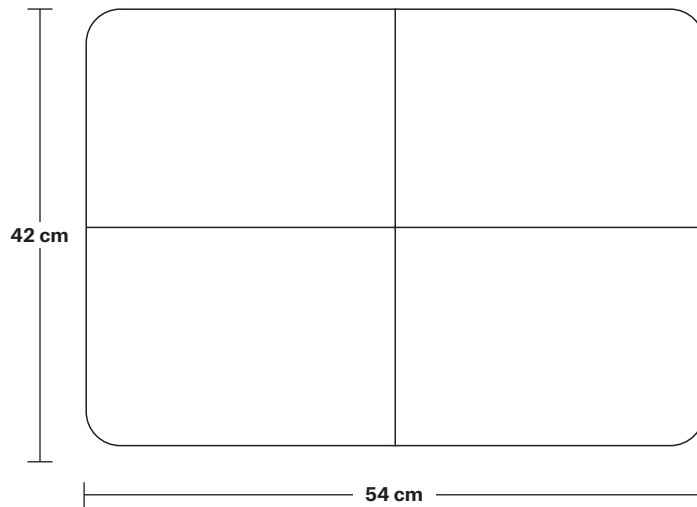

Criss Cross Real Leather & Metal Bench - 17 Inch

Product Code: ST-CRI-L

H: 42 cm x W: 54 cm x D: 42 cm

SPECIFICATIONS

Our products are hand finished to ensure an authentic vintage look and therefore they may vary slightly from those shown in the images.

Legs: 4

Seat: Non-adjustable

Weight: 8 kg

INFORMATION

Seat Material: Leather.

Ready to be installed, installation required.

Frame Material: Iron with a Pewter finish.

DIMENSIONS

Height: 42 cm / 16.5"

Width: 54 cm / 21.3"

Depth: 42 cm / 16.5"