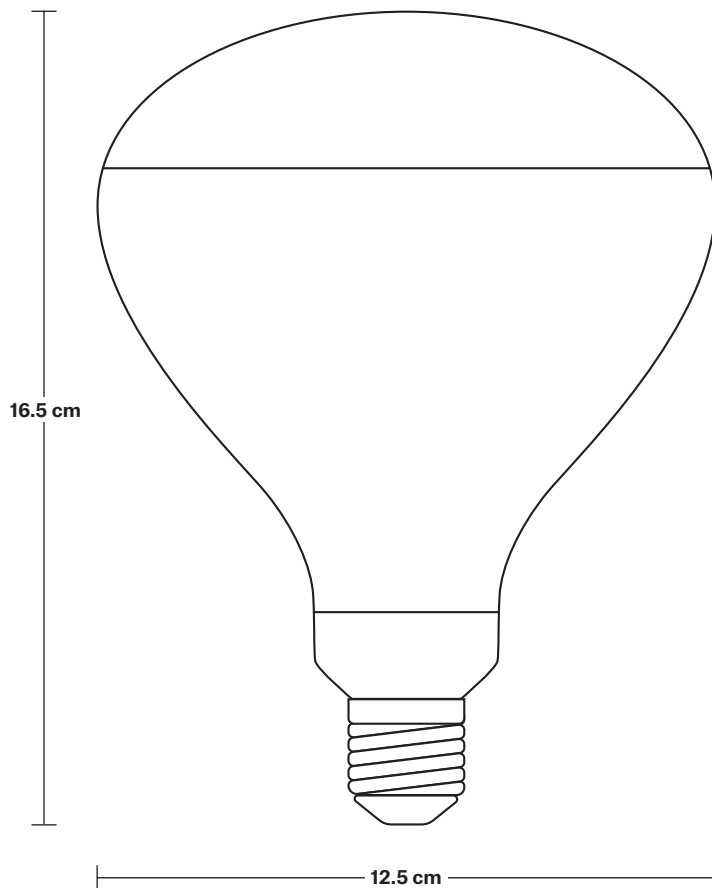

Vintage Infrared 250W E27 240V Heat Bulb

Product Code: T45-5W

250W

SPECIFICATIONS

We meet all UK and EU lighting and safety regulations.

Our products are hand finished to ensure an authentic vintage look and therefore they may vary slightly from those shown in the images.

Wattage: 5W - 560 lumen - clear - dimmable (range: 10 - 100%), 5W - 500 lumen - amber - dimmable (range: 10 - 100%)

Voltage: 220-240V

INFORMATION

Finishes: Clear,

Fitting Size: E27 screw cap

Colour Temp: 2700 K

Colour Rendering Index: CRI >80

Compatible Dimmer: LED Compatible

Lifespan: 15,000 Hours

DIMENSIONS

Bulb Height: 16.5 cm / 6.5"

Bulb Width: 12.5 cm / 4.9"

Bulb Depth: 12.5 cm / 4.9"

INDUSTVILLE