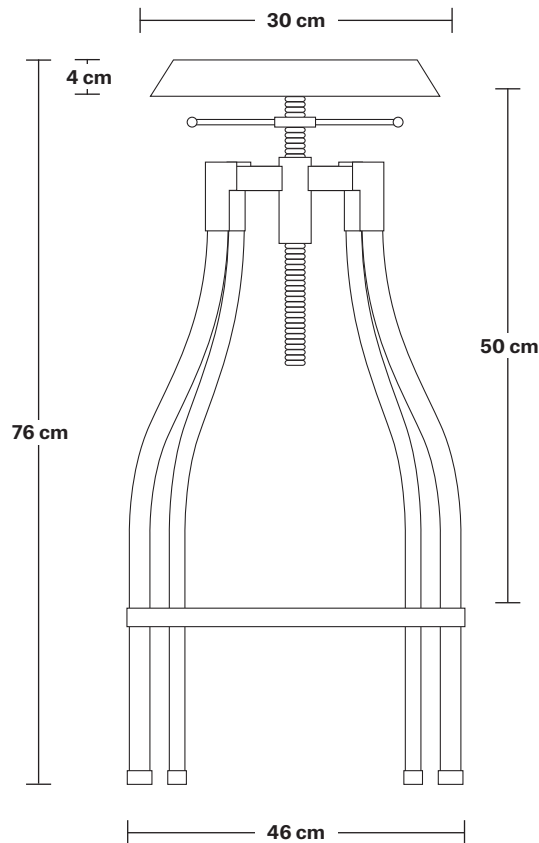

# Turner Solid Wood & Metal Adjustable Bar Stool - 35 Inch

Product Code: ST-TN-W

H: 76 cm x W: 46 cm x D: 46 cm

## SPECIFICATIONS

Our products are hand finished to ensure an authentic vintage look and therefore they may vary slightly from those shown in the images.

**Legs:** 4

**Seat:** Adjustable

**Weight:** 7.9 kg

## DIMENSIONS

Height: 76 cm / 29.9"

Width: 46 cm / 18.1"

Depth: 46 cm / 18.1"