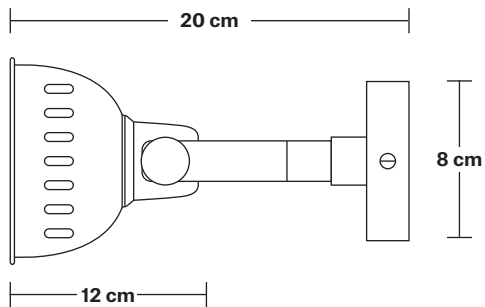

# Swivel Spotlight Flush Mount/Wall Light - Single

Product Code: SW-SFM-S

H: 20 cm x W: 11 cm x D: 18 cm

**Bulb required:** Standard screw (E27) fitting, max 40W.

**Maximum weight:** 0.63 kg

## DIMENSIONS

Shade Diameter: 11 cm / 4.3"

Shade Height (no holder): 12 cm / 4.7"

Ceiling Rose Height: 8 cm / 3.1"

Ceiling Rose Width: 8 cm / 3.1"

Ceiling Rose Diameter: 8 cm / 3.2"

INDUSTVILLE