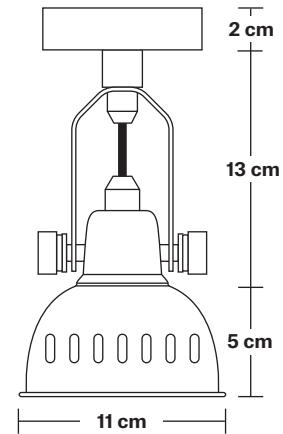

# Swivel Spotlight Flush Mount/Wall Light - Single

Product Code: SW-SFM-S

H: 20 cm x W: 11 cm x D: 18 cm

**Bulb required:** Standard screw (E27) fitting, max 40W.

**Maximum weight:** 0.63 kg

## DIMENSIONS

Shade Diameter: 11 cm / 4.3"

Shade Height (no holder): 12 cm / 4.7"

Ceiling Rose Height: 8 cm / 3.1"

Ceiling Rose Width: 8 cm / 3.1"

Ceiling Rose Diameter: 8 cm / 3.2"

INDUSTVILLE