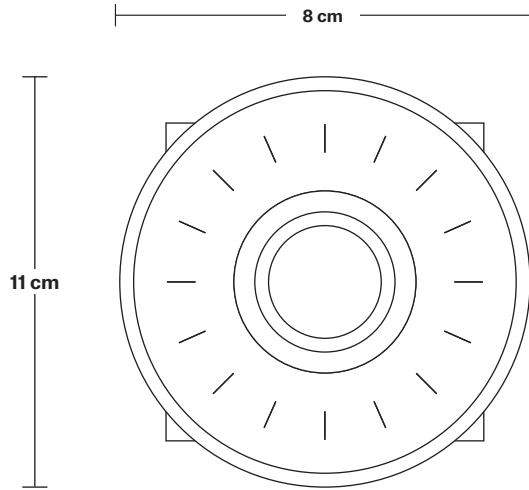

# Swivel Spotlight Flush Mount/Wall Light - Single

Product Code: SW-SFM-S

H: 20 cm x W: 11 cm x D: 18 cm

**Bulb required:** Standard screw (E27) fitting, max 40W.

**Maximum weight:** 0.63 kg

## DIMENSIONS

Shade Diameter: 11 cm / 4.3"

Shade Height (no holder): 12 cm / 4.7"

Ceiling Rose Height: 8 cm / 3.1"

Ceiling Rose Width: 8 cm / 3.1"

Ceiling Rose Diameter: 8 cm / 3.2"

INDUSTVILLE