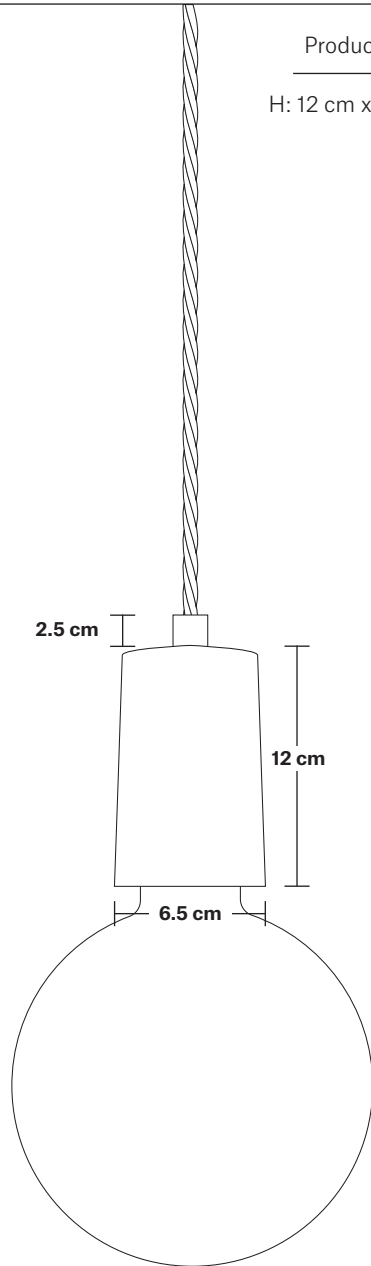

Sleek Large Edison Pendant - 1 Wire

Product Code: SL-LE1WP

H: 12 cm x W: 6.5 cm x D: 6.5 cm

SPECIFICATIONS

We meet all UK and EU lighting and safety regulations.

Our products are hand finished to ensure an authentic vintage look and therefore they may vary slightly from those shown in the images.

Bulb required: Standard screw (E27) fitting, max 40W.

Weight: 0.3 kg

INFORMATION

Finishes: Brass, Pewter, Copper.

Ready to be installed, installation required.

Wall mount screws not included.

Flex: 1m Black Twisted Fabric Flex.

Ceiling rose: Brass, Pewter, Copper.

DIMENSIONS

Holder Diameter: 6.5 cm / 2.5"

Holder Height: 12 cm / 4.7"

Ceiling Rose Diameter: 12 cm / 4.7"

Ceiling Rose Height: 2.5 cm / 0.9"

INDUSTVILLE

Sleek Large Edison Pendant - 1 Wire

Sleek Large Edison Pendant - 1 Wire

Sleek Large Edison Pendant - 1 Wire - Brass

SL-LE1WP-B

Sleek Large Edison Pendant - 1 Wire - Pewter

SL-LE1WP-P

Sleek Large Edison Pendant - 1 Wire - Copper

SL-LE1WP-C
